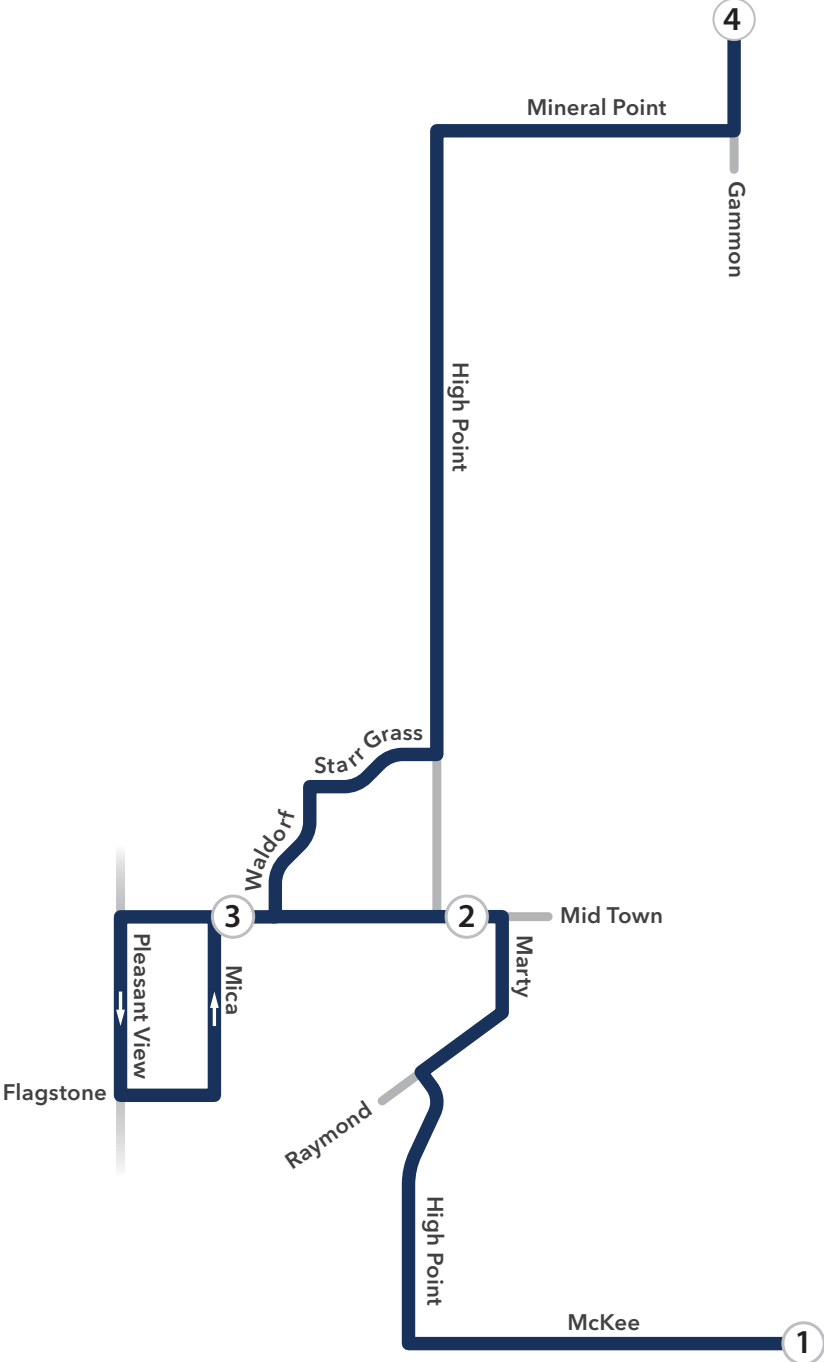

Route 622 AM Map

If information is needed in another language, then contact (608) 266-4466 or mymetrobus@cityofmadison.com.