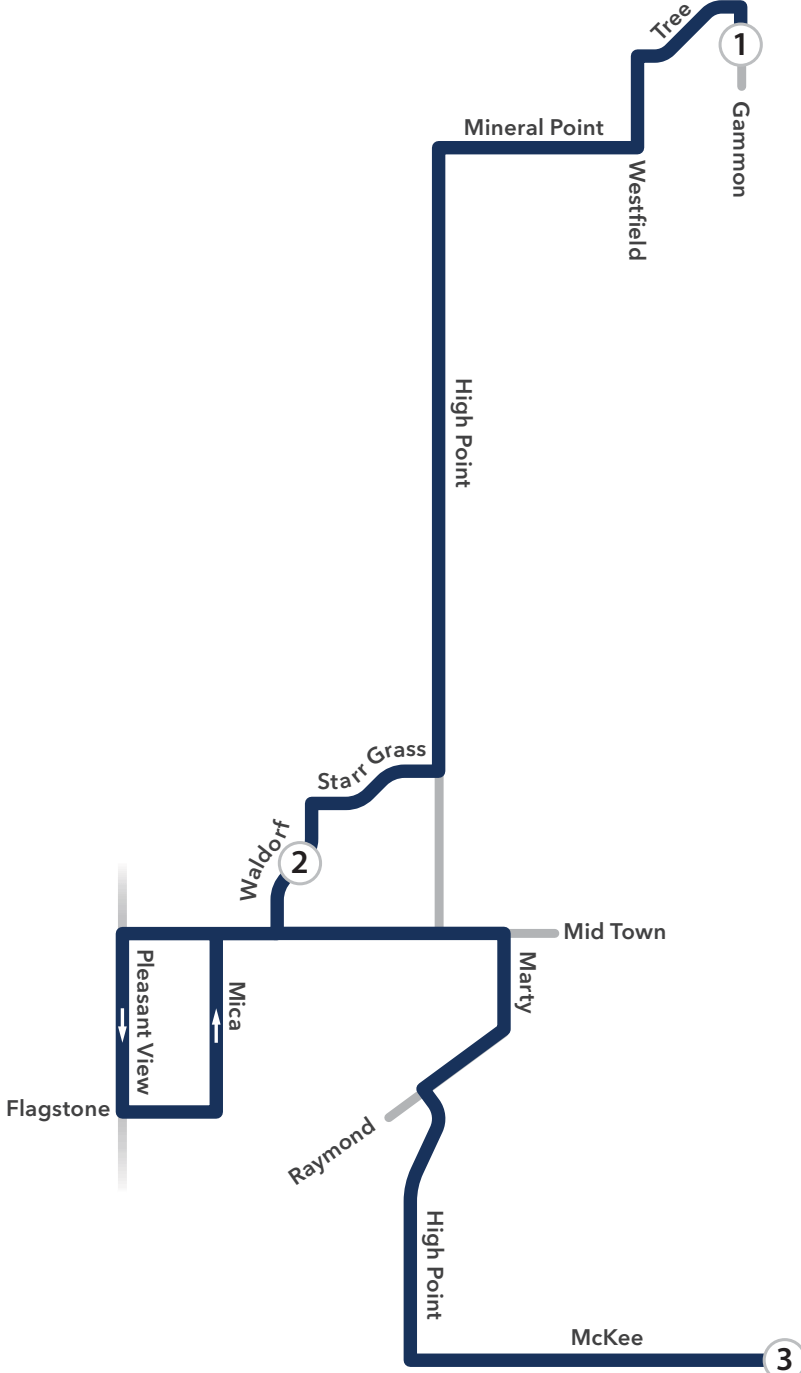

Route 622 PM Map

If information is needed in another language, then contact (608) 266-4466 or mymetrobus@cityofmadison.com.