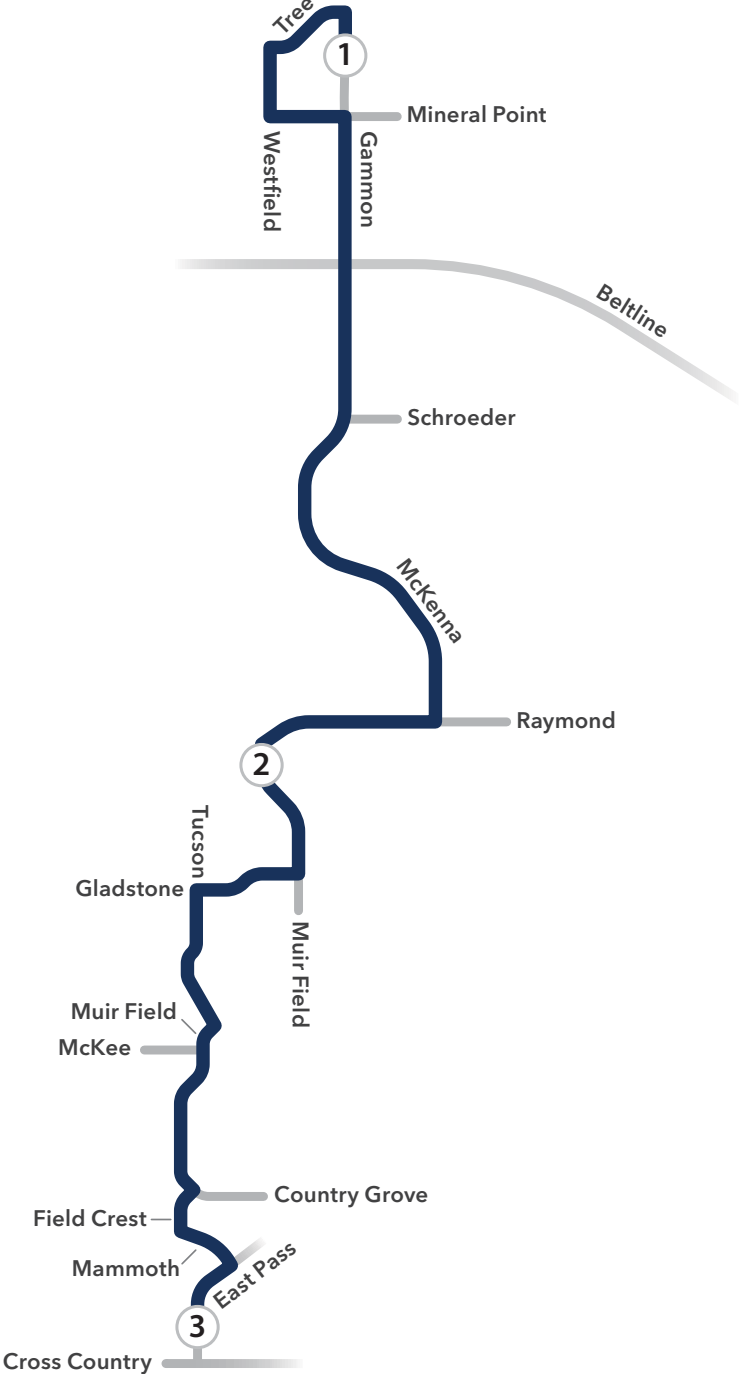

Route 623 PM Map

If information is needed in another language, then contact (608) 266-4466 or mymetrobus@cityofmadison.com.