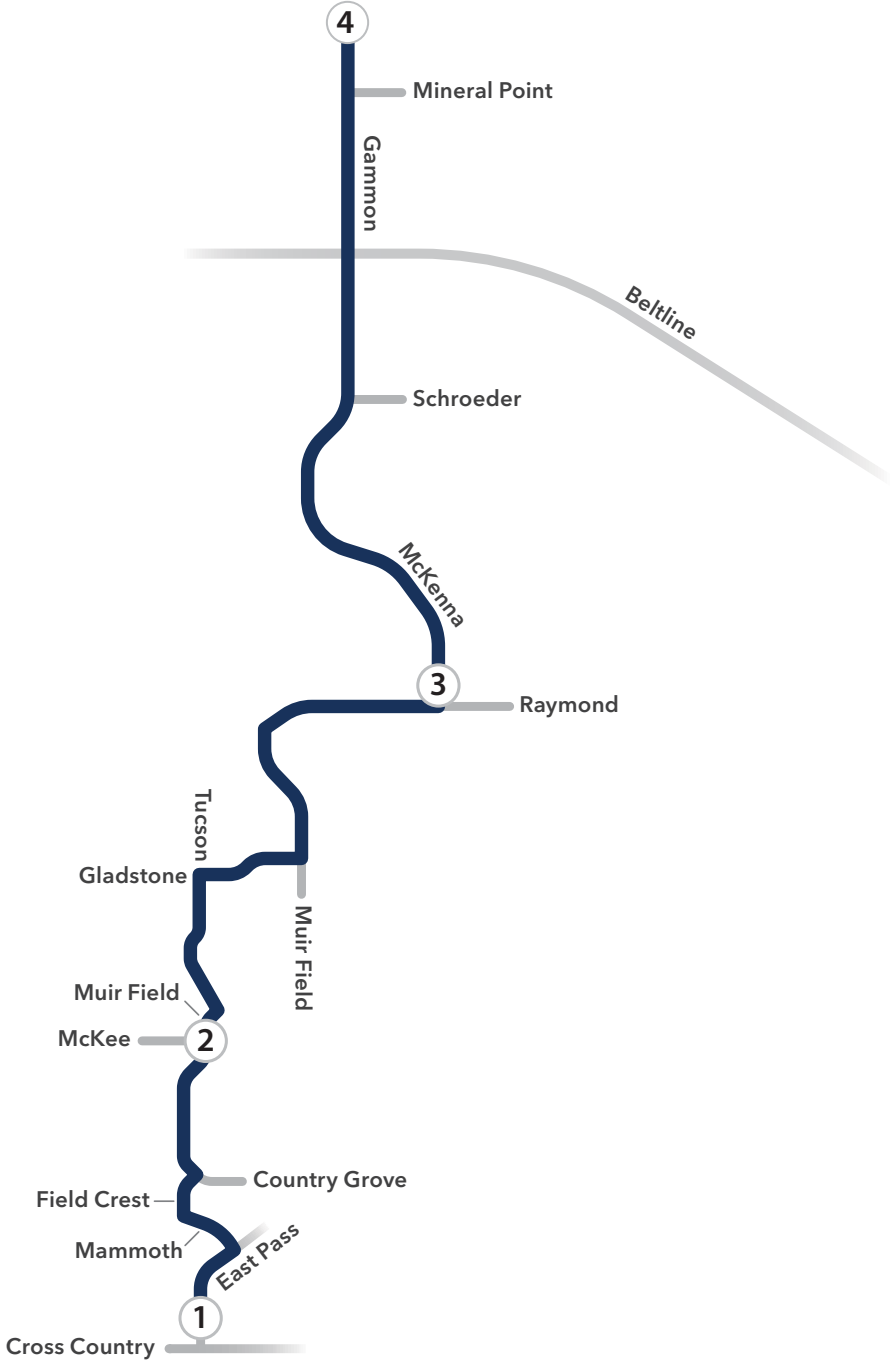

Route 623 AM Map

If information is needed in another language, then contact (608) 266-4466 or mymetrobus@cityofmadison.com.