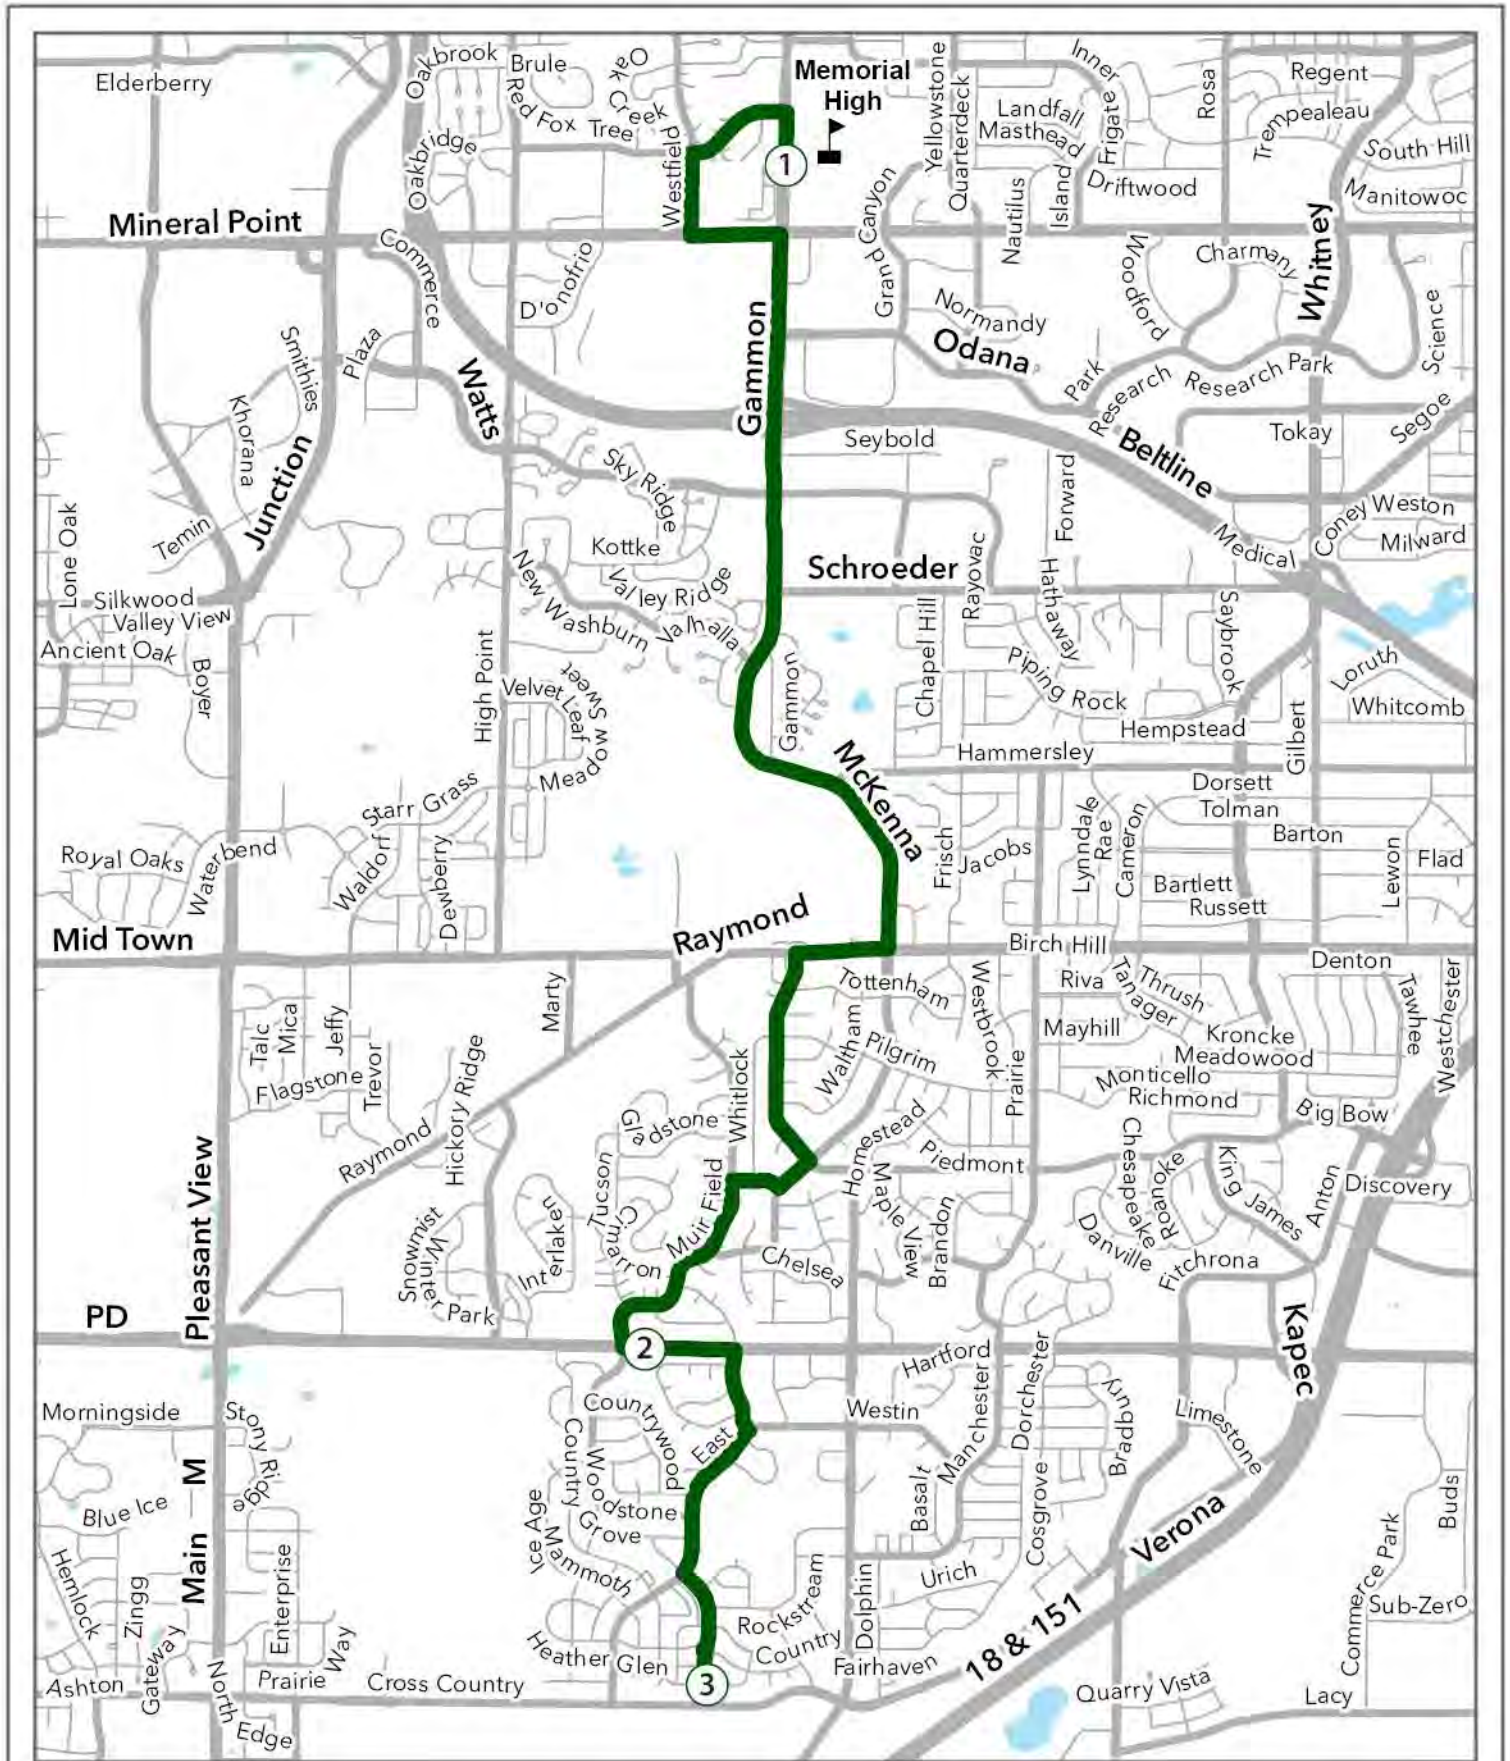

Left Tree Ln

Left S Westfield Rd

Left Mineral Point Rd

Right S Gammon Rd *Schroeder , Gammon*

To Mckenna Blvd *Morraine View , Elver Park , Hammersley , Park Heights*

Right Raymond Rd *Mckenna*

Left Canterbury Rd *Raymond [S], Pilgrim [S], Waltham [S]*

Right Mckenna Blvd

Right Lancaster Ln *Mckenna [S]*

Left Muir Field Rd *Lancaster , Carnwood , Silverton , Tucson*

4:06 PM Left Mckee Rd *Muir Field*

Right Tanglewood Dr *Mckee [S],*

Right East Pass *Tanglewood [S], Woodstone [S], Stonebridge [S]*

4:12 PM Left Stonebridge Dr *Frosted Leaf [S], Mammoth [S]*

624 - Country Grove

Legend

School

Route