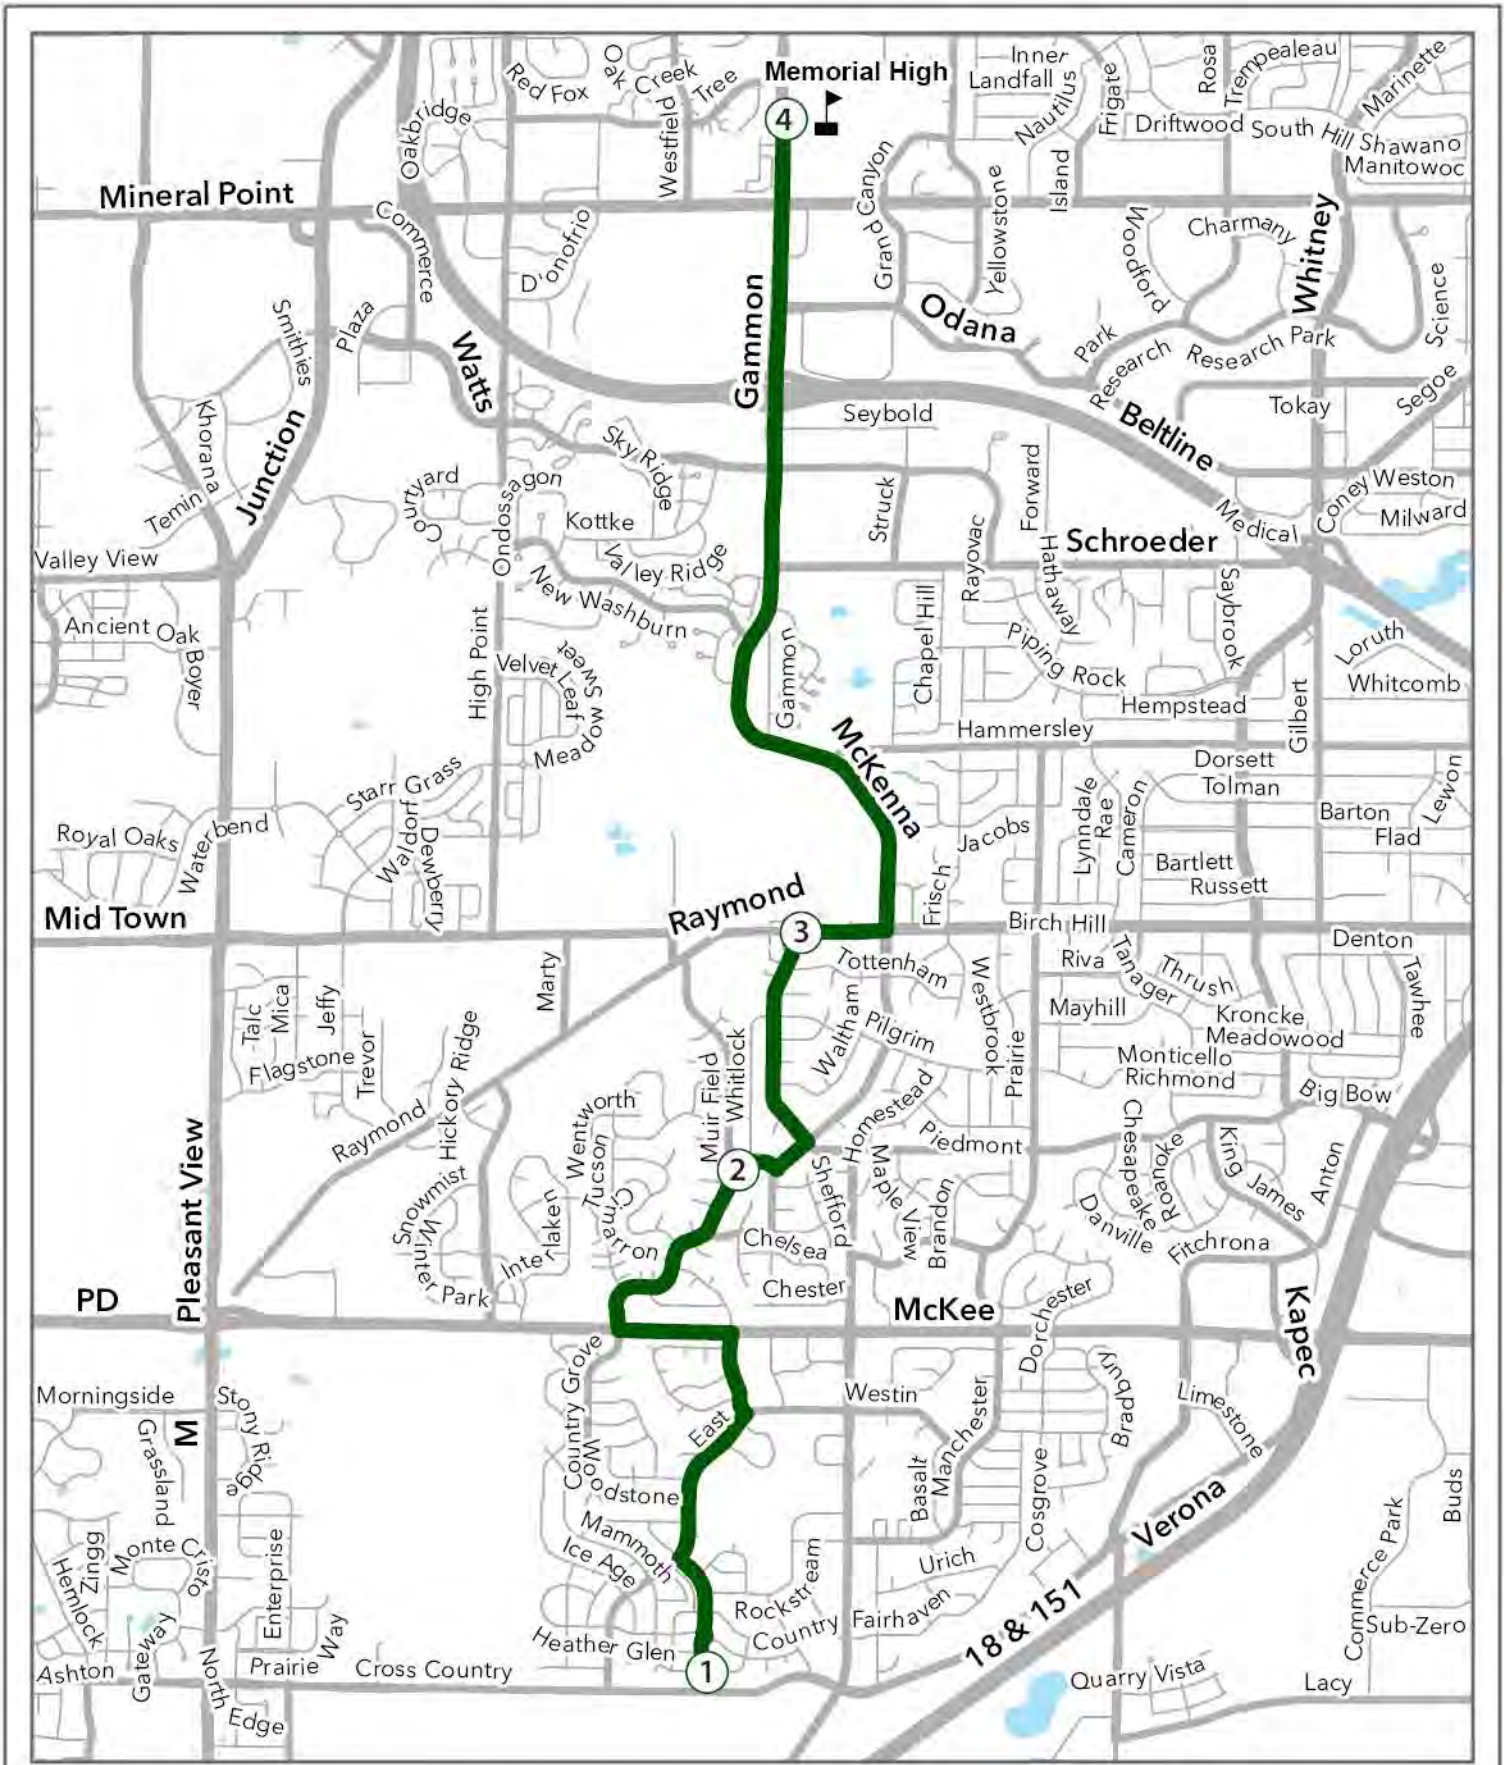

7:32 AM From : **STONEBRIDGE DR & DRUMLIN**

To : 624 MEMORIAL

Via Stonebridge *Avalon [S]*

Right East Pass *Stonebridge [S], Woodstone [S], Tanglewood [S]*

Left Tanglewood
Dr

Left Mckee Rd *Tanglewood*

7:37 AM Right Muir Field Rd *Mckee , Tucson , Silverton , Carnwood ,
Lancaster*

Right Lancaster Ln

Left Mckenna Blvd *Lancaster [S]*

Left Canterbury Rd *Waltham [S], Pilgrim [S],*

Right Raymond Rd *Canterbury*

7:45 AM Left Mckenna Blvd *Raymond , Park Heights , Hammersley ,
Elver Park , Morraine View*

To S Gammon Rd *Gammon , Schroeder*

7:56 AM Arrive S Gammon @ Memorial High

624 - Memorial High

Legend

School 

Route 

3:47 PM From: MEMORIAL HIGH

To : 624 COUNTRY GROVE

4:12 PM Left Stonebridge Dr *Frosted Leaf [S], Mammoth [S]*

624 - Country Grove

Legend

School

Route