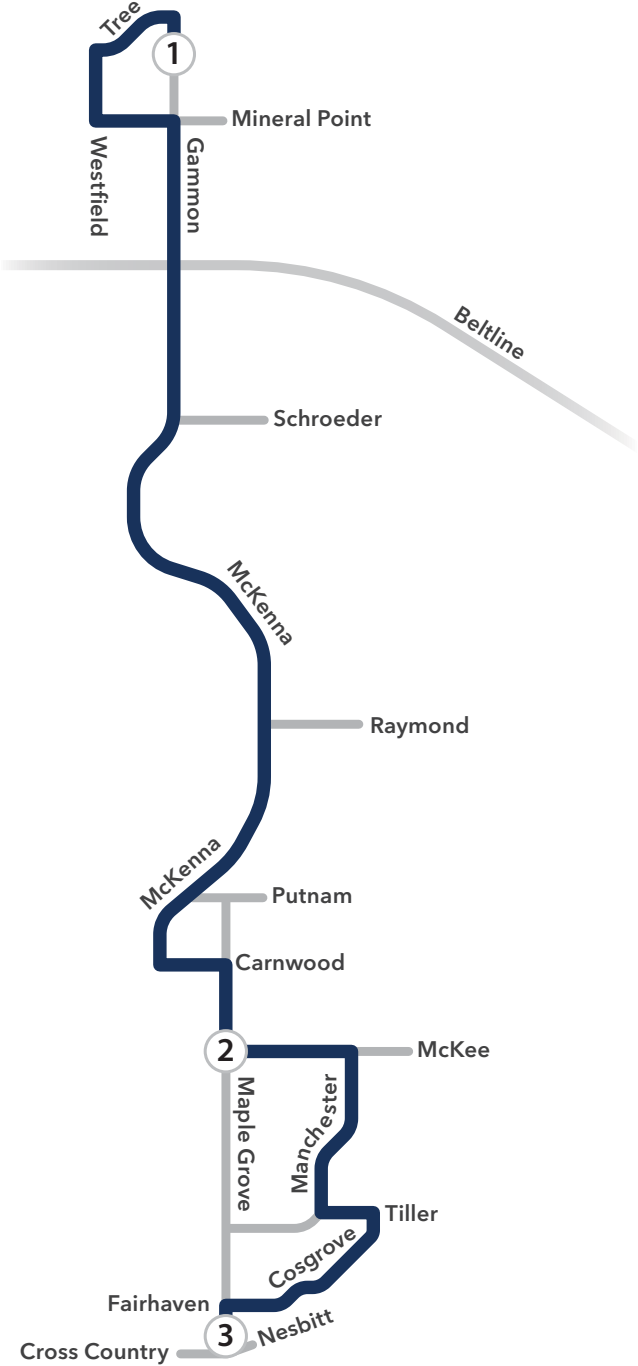

Route 625 PM Map

If information is needed in another language, then contact (608) 266-4466 or mymetrobus@cityofmadison.com.