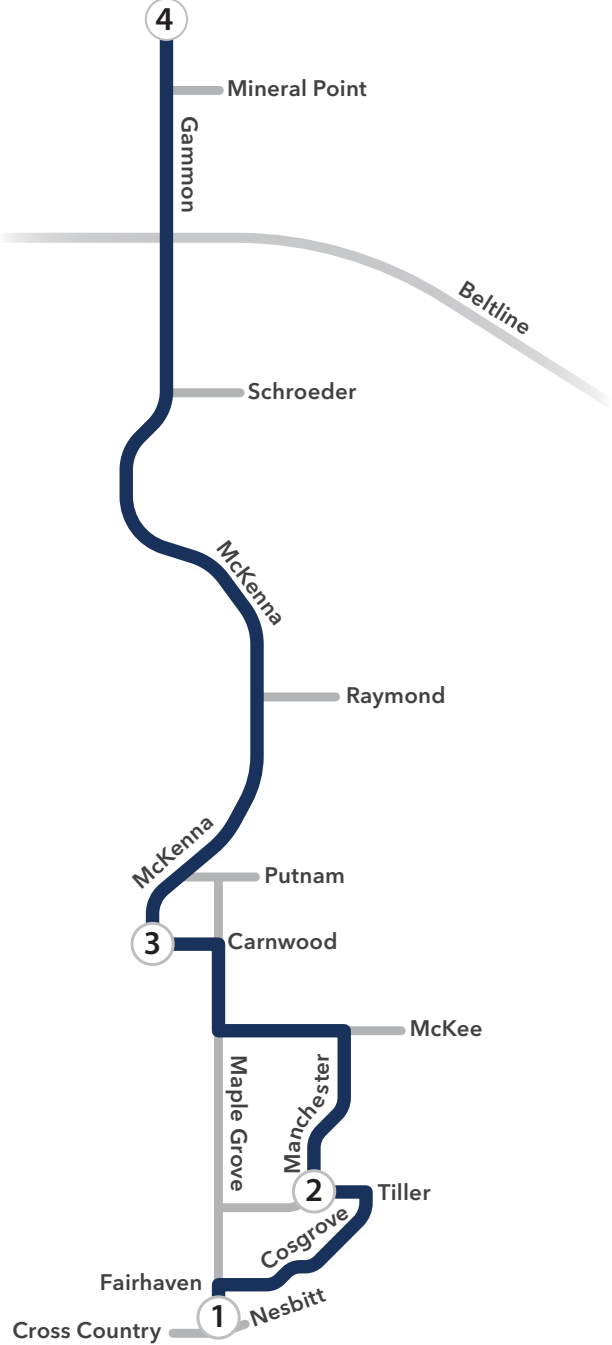

Route 625 AM Map

If information is needed in another language, then contact (608) 266-4466 or mymetrobus@cityofmadison.com.