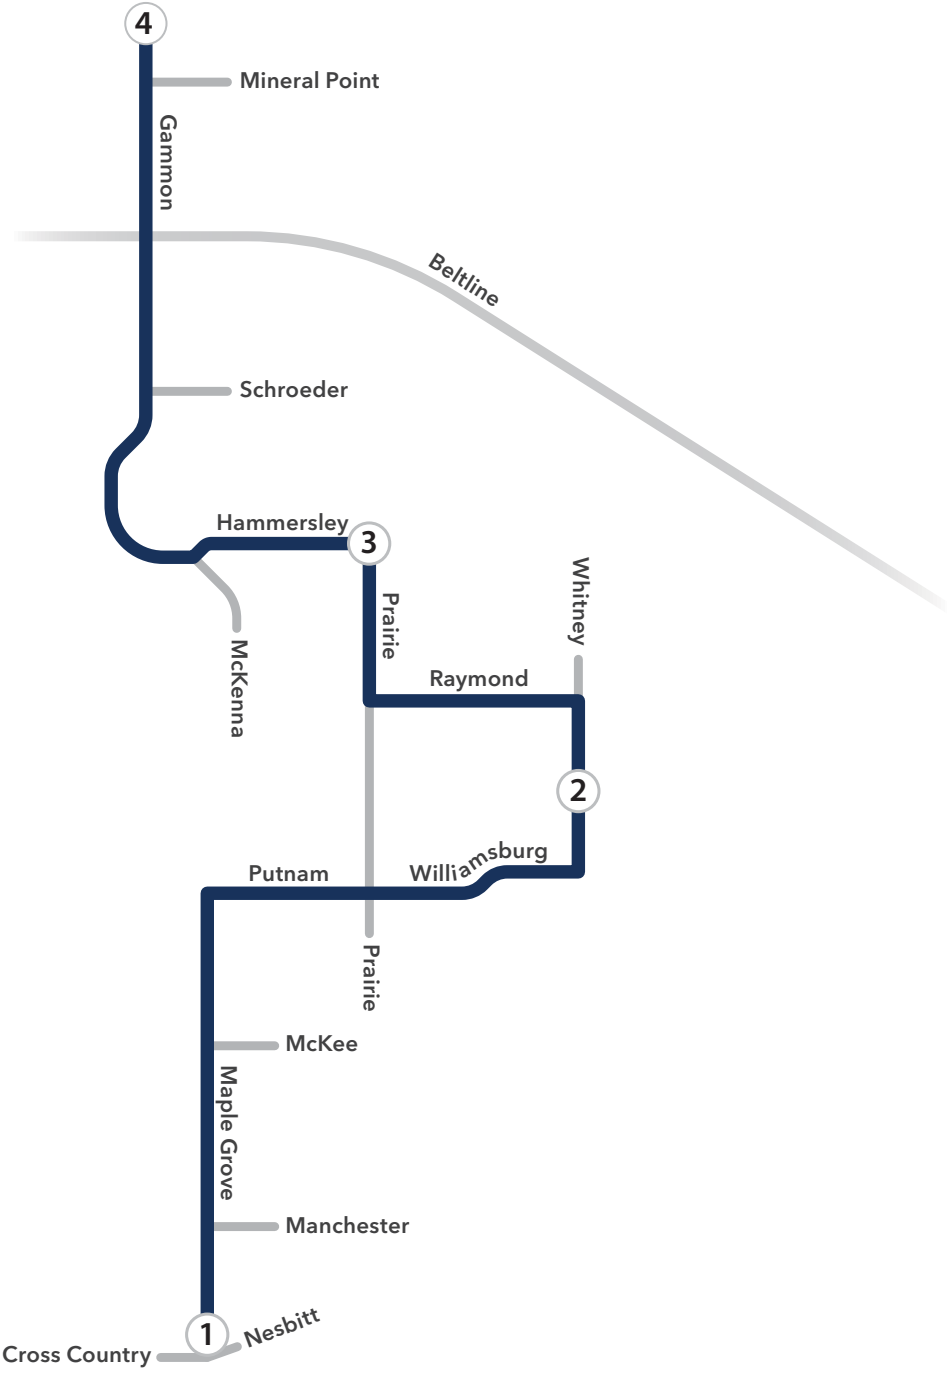

Route 626 AM Map

If information is needed in another language, then contact (608) 266-4466 or mymetrobus@cityofmadison.com.