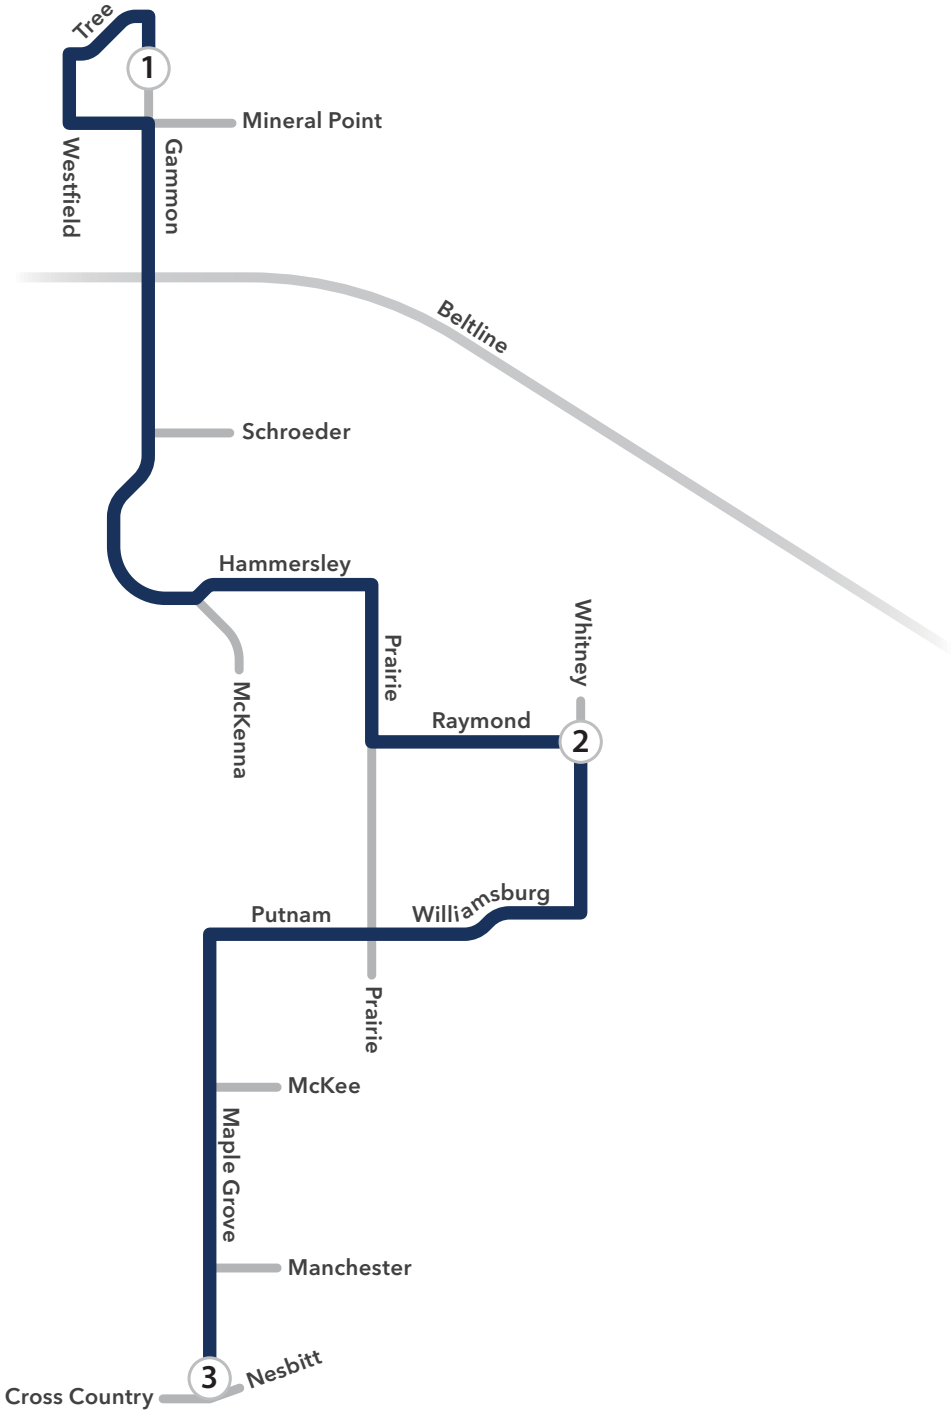

Route 626 PM Map

If information is needed in another language, then contact (608) 266-4466 or mymetrobus@cityofmadison.com.