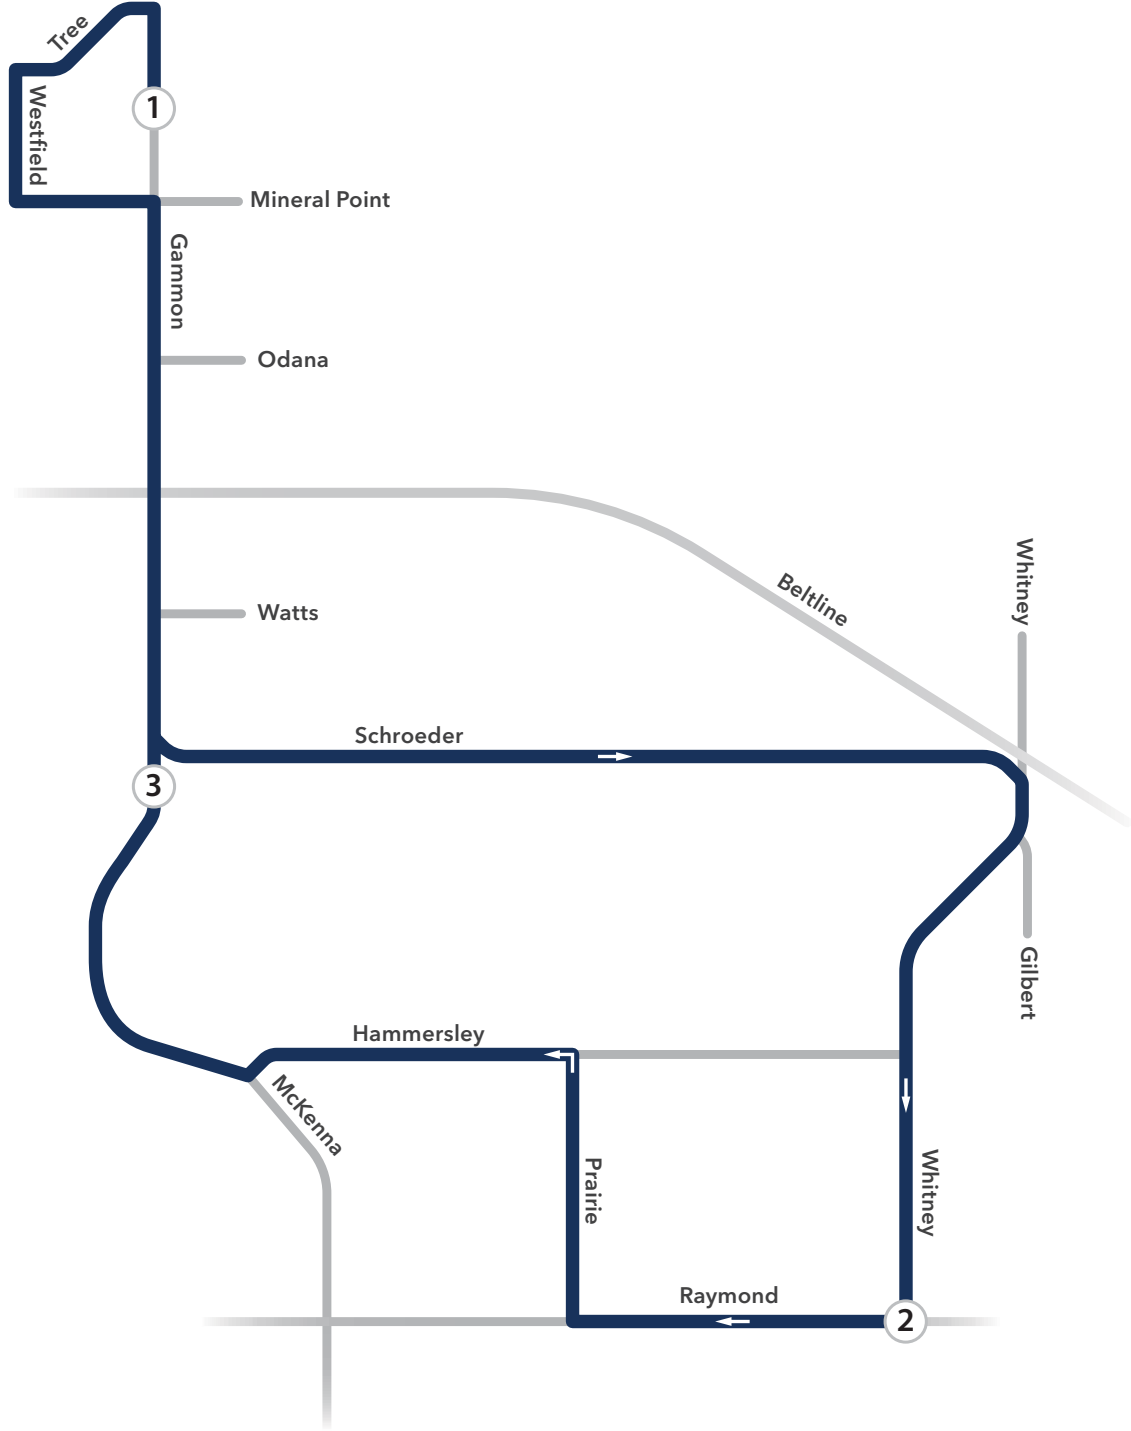

Route 627 PM Map

If information is needed in another language, then contact (608) 266-4466 or mymetrobus@cityofmadison.com.