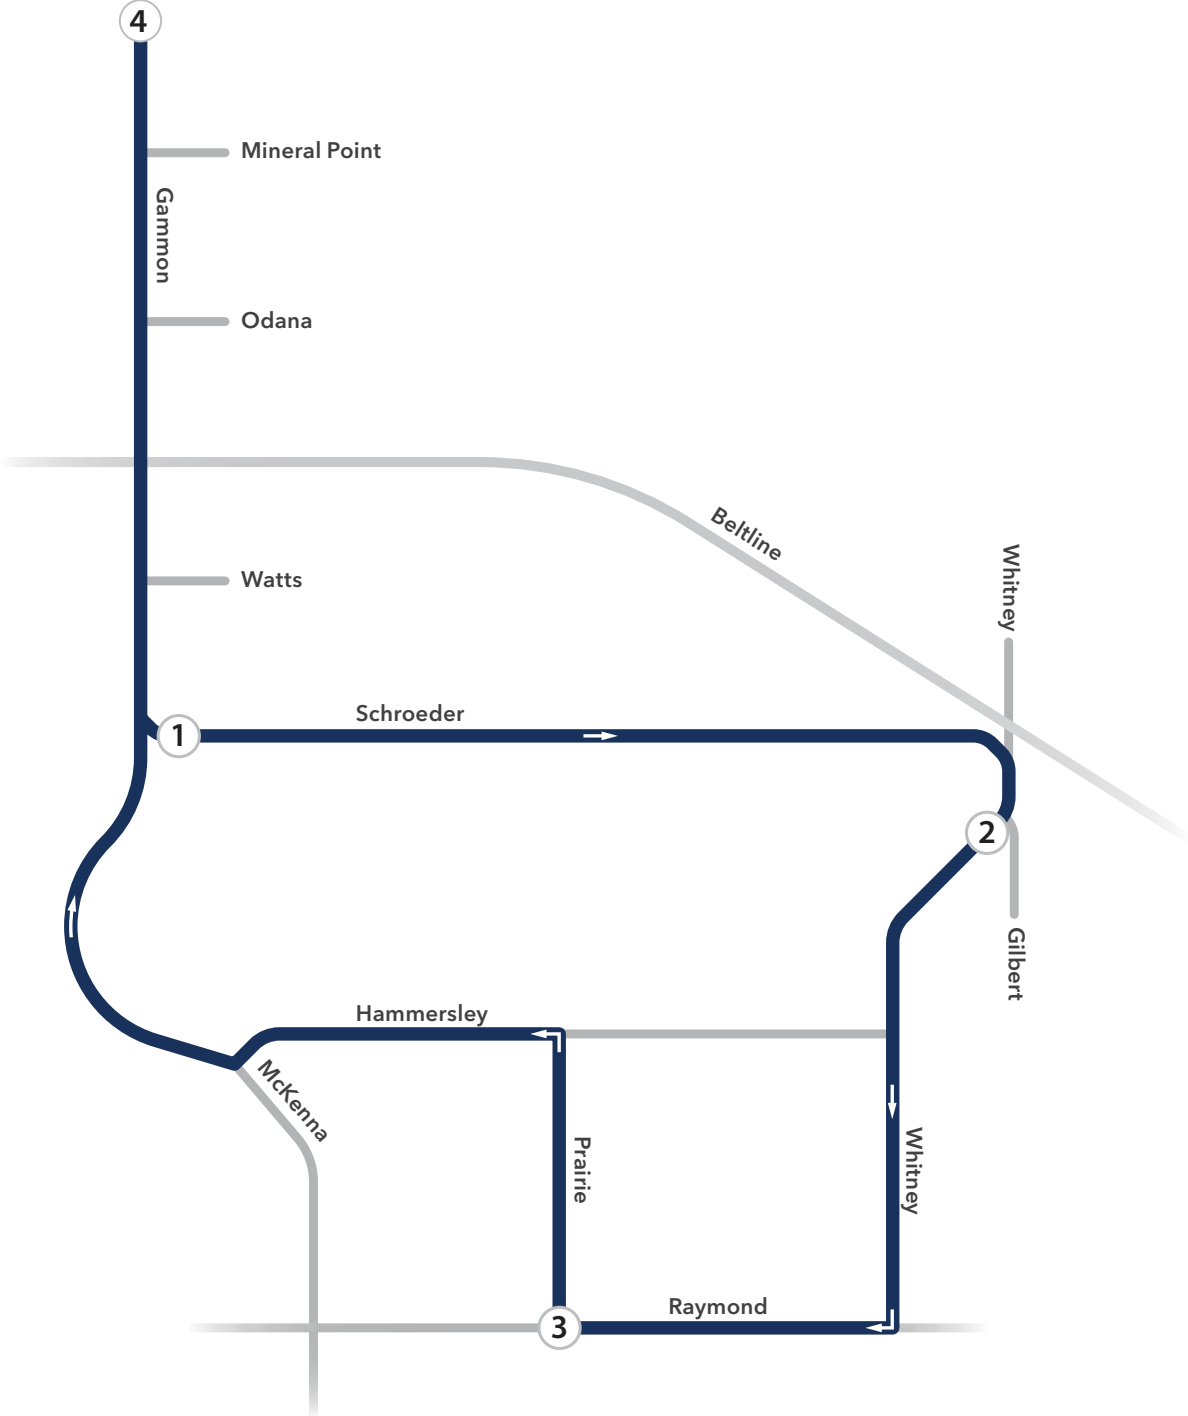

Route 627 AM

627 to S. Gammon & Memorial Way (A.M.)

1. 7:36 a.m. Schroeder & Gammon

- From Schroeder Rd. & S. Gammon
- Via Schroeder
Struck, Chapel Hill, Forward, White Oaks, Saybrook, Highway Ramp

2. 7:41 a.m. Whitney & Gilbert

- Right on S. Whitney Way
Gilbert, Piping Rock, Hammersley, Barton
- Right on Raymond Rd.
S. Whitney, Cameron

3. 7:47 a.m. Prairie & Raymond

- Right on Prairie Rd.
Raymond (S), Lomax (S), Jacobs (S)
- Left on Hammersley Rd.
Prairie (S), Frisch (S), Saalsaa (S)
- Right on Mckenna Blvd.
Hammersley, Elver Park, Morraine View
- To S. Gammon Rd.
Gammon, Schroeder

If information is needed in another language, then contact (608) 266-4466 or mymetrobus@cityofmadison.com.

Route 627 PM

627 From S. Gammon & Memorial Way (P.M.)

1. 3:47 p.m. Gammon & Memorial Way

- From S. Gammon & Memorial Way
- Left on Tree Ln.
- Left on S. Westfield Rd.
- Left on Mineral Point Rd.
- Right on S. Gammon Rd.
- Left on Schroeder Rd.
S. Gammon, Struck, Chapel Hill,
Forward, White Oaks, Saybrook,
Highway Ramp
- Right on S. Whitney Way
Gilbert, Piping Rock, Hammersley,
Barton

2. 4:06 p.m. Raymond & Whitney

- Right on Raymond Rd.
S. Whitney, Cameron
- Right on Prairie Rd.
Raymond (S), Lomax (S), Jacobs (S)
- Left on Hammersley Rd.
Prairie (S), Frisch (S), Saalsaa (S)
- Right on Mckenna Blvd.
Hammersley, Elver Park, Morraine View