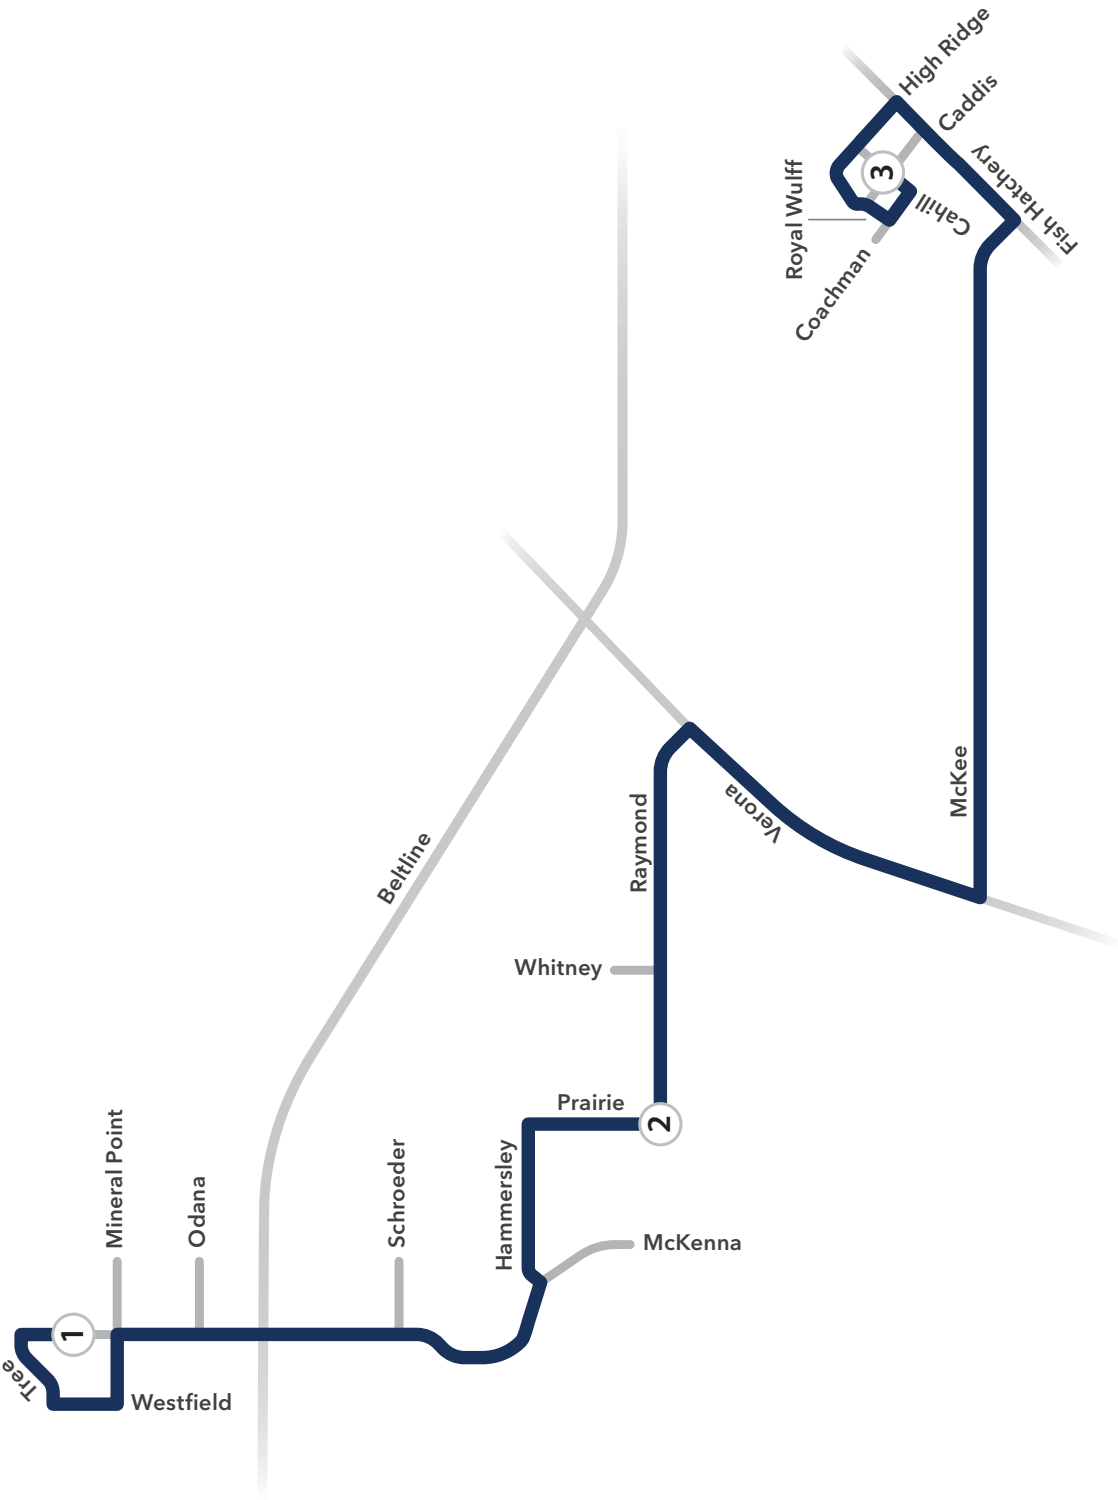

Route 629 PM Map

If information is needed in another language, then contact (608) 266-4466 or mymetrobus@cityofmadison.com.