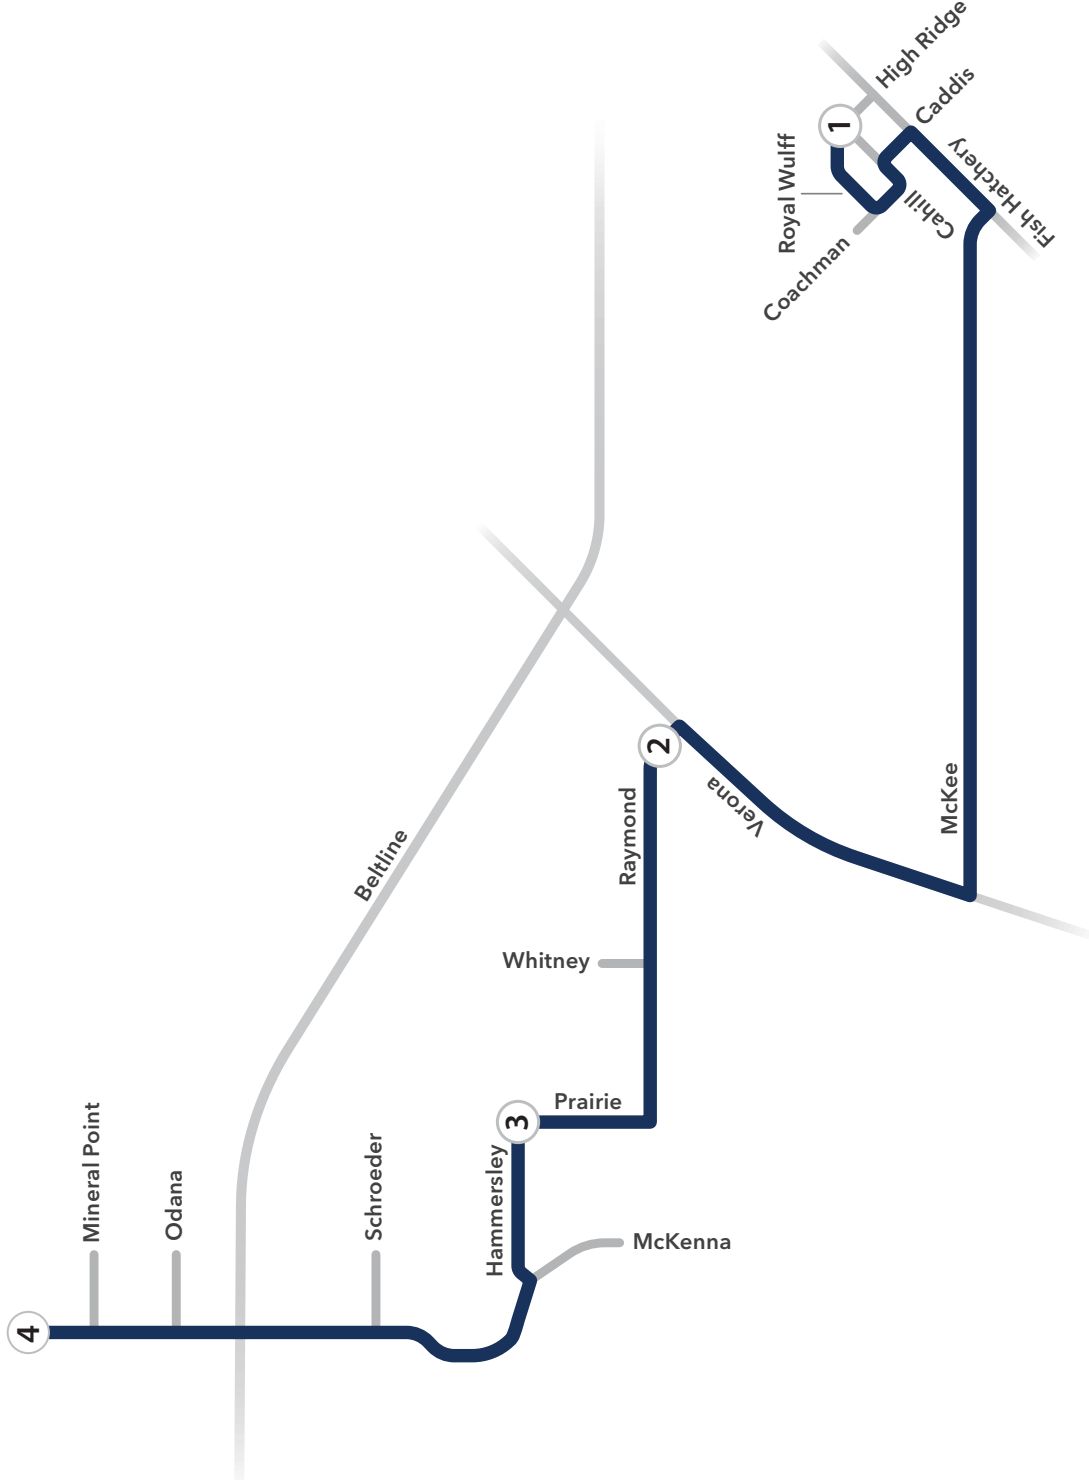

2. 7:37 a.m. Raymond & Reetz

- Left on Raymond Rd.
*Reetz, Lewon, Gilbert, S. Whitney,
Leland, Cameron*
- Right on Prairie Rd.
Raymond (S), Lomax (S), Jacobs (S)

3. 7:43 a.m. Hammersley & Prairie

- Left on Hammersley Rd.
Prairie (S), Frisch (S), Saalsaa (S)
- Right on Mckenna Blvd.
Hammersley, Elver Park, Morraine View
- To S. Gammon Rd.
Gammon, Schroeder

4. 7:52 a.m. S. Gammon & Memorial Way

- Arrive at S. Gammon & Memorial Way
S. Gammon (M600)

If information is needed in another language, then contact (608) 266-4466 or mymetrobus@cityofmadison.com.

Route 629 AM Map

If information is needed in another language, then contact (608) 266-4466 or mymetrobus@cityofmadison.com.

Route 629 PM

629 From S. Gammon & Memorial Way (P.M.)

1. 3:47 p.m. S. Gammon & Memorial Way

- From S. Gammon & Memorial Way
- Left on Tree Ln.
- Left on S. Westfield Rd.
- Left on Mineral Point Rd.
- Right on S. Gammon Rd.
Schroeder, Gammon
- To Mckenna Blvd.
Morraine View, Elver Park
- Left on Hammersley Rd.
Mckenna (S), Saalsaa (S), Frisch (S)
- Right on Prairie Rd.
Hammersley (S), Jacobs (S), Lomax (S)

3. 4:21 p.m. Cahill & Caddis

- Left on Cahill Main
Caddis

2. 4:00 p.m. Raymond & Prairie

- Left on Raymond Rd.
Prairie, Cameron, Leland, S. Whitney,
Lewon, Reetz (S)
- Right Ush 151
- Left on Mckee Rd.
- Left on Fish Hatchery Rd.
- Left on High Ridge Trl.
Cahill (S)
- Left on Royal Wulff Ter.
High Ridge (S)
- Left on Coachman Pl.