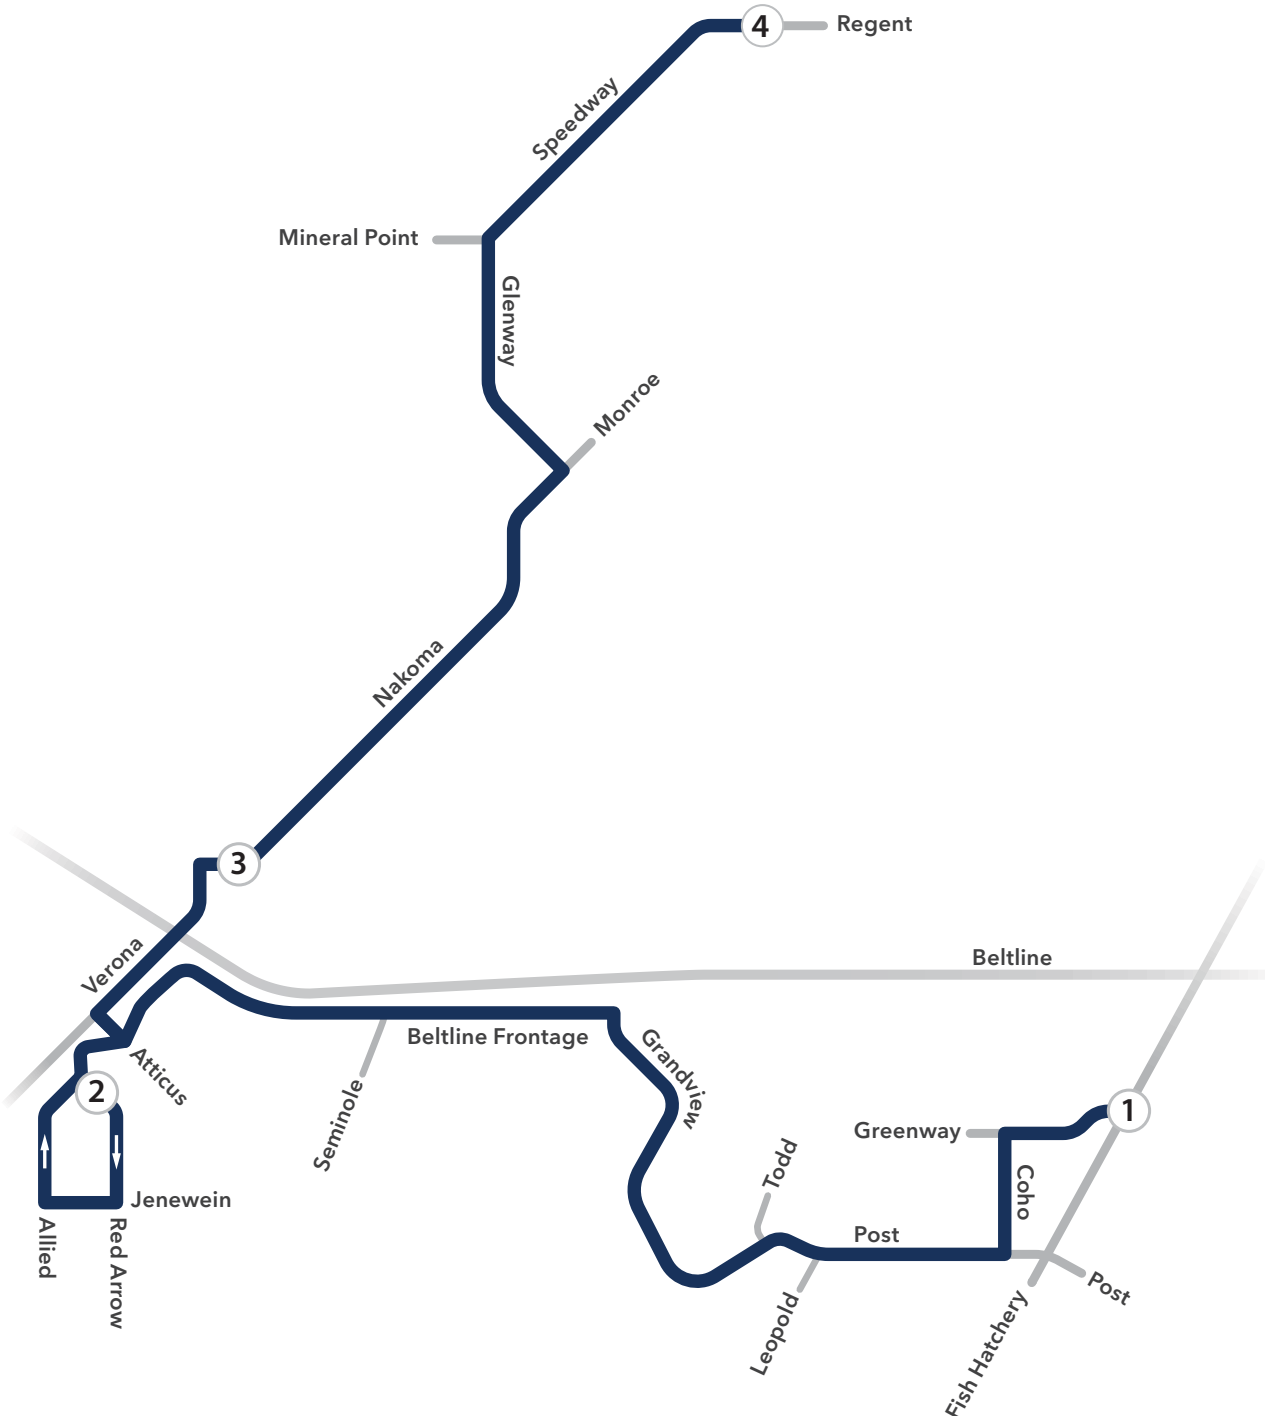

Route 636 AM Map

If information is needed in another language, then contact (608) 266-4466 or mymetrobus@cityofmadison.com.