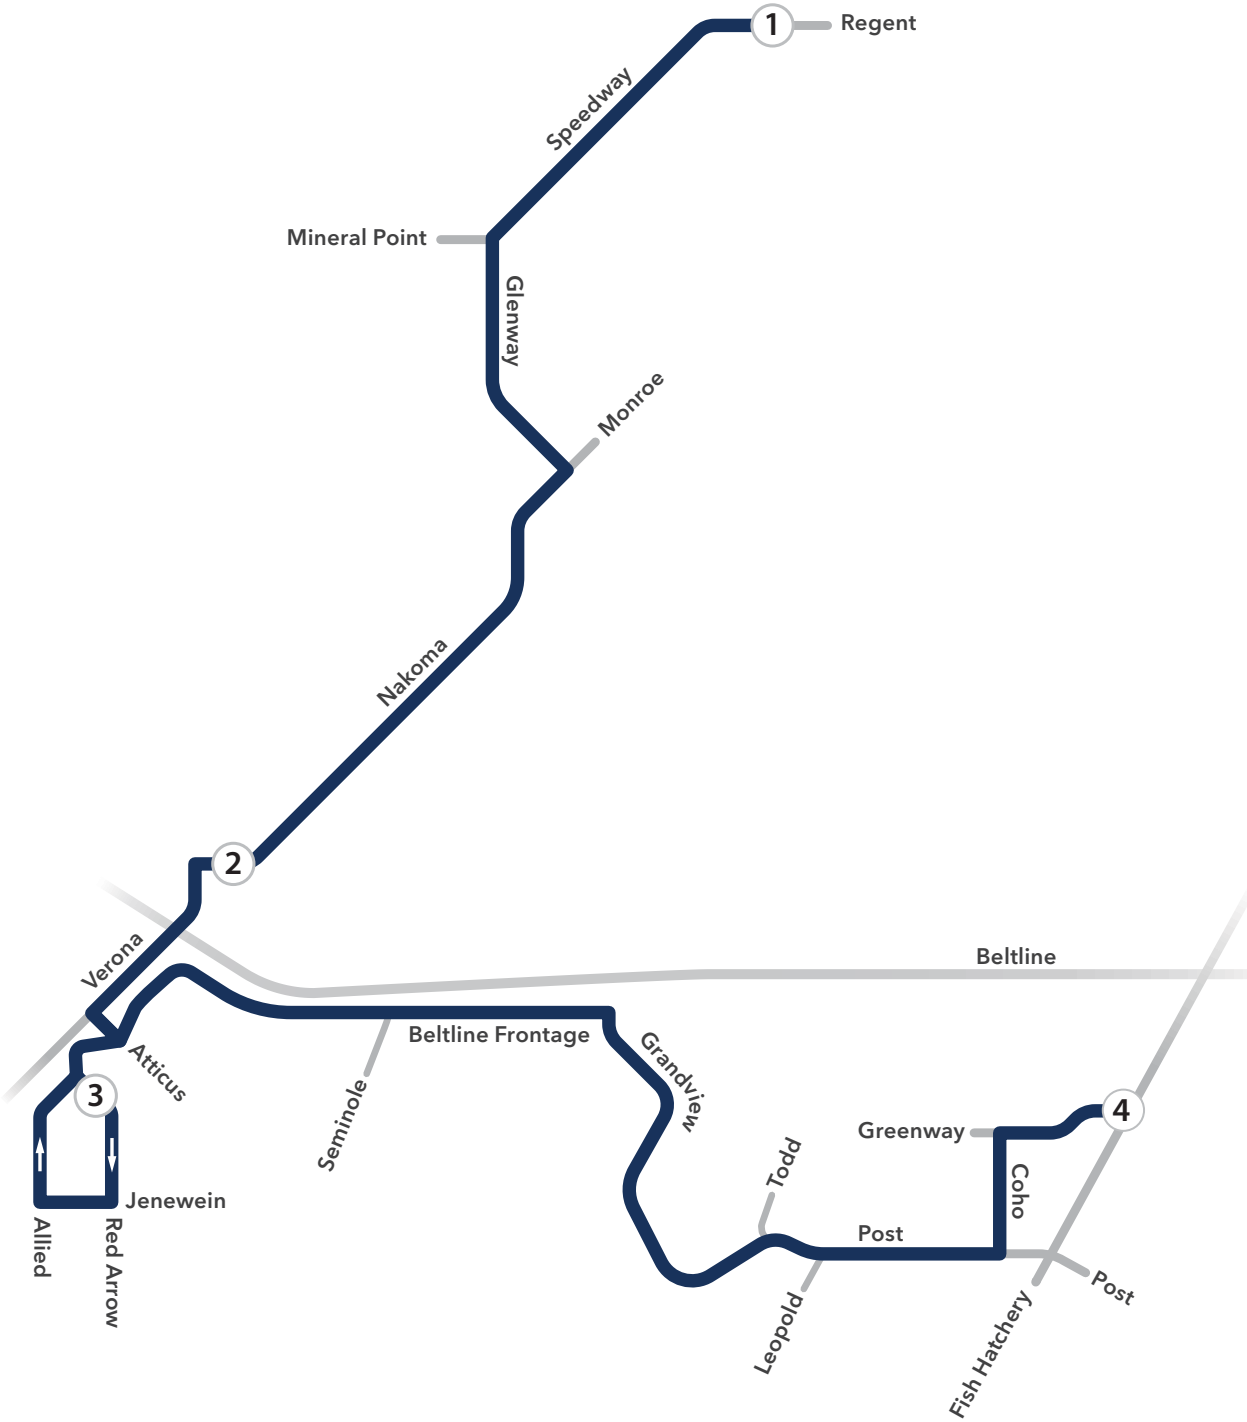

Route 636 PM Map

If information is needed in another language, then contact (608) 266-4466 or mymetrobus@cityofmadison.com.