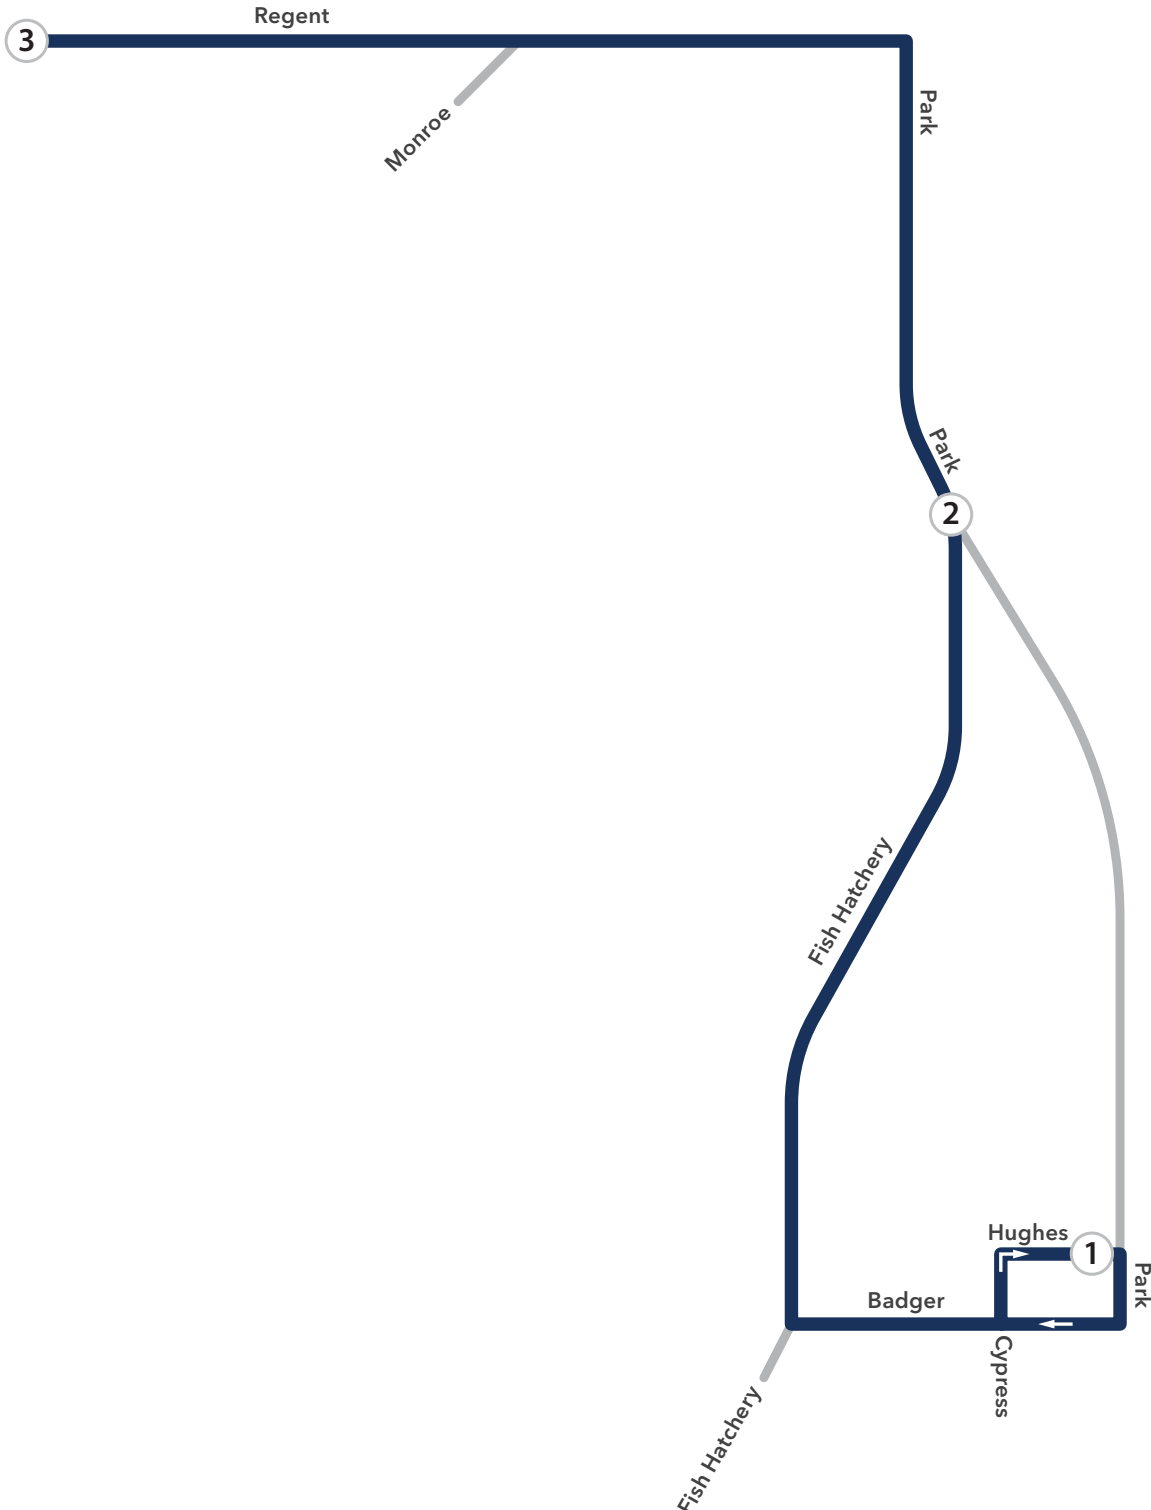

Route 637 AM

637 to Regent & Vista (A.M.)

1. 7:34 a.m. S Park at Hughes

- From Hughes at Park
- Right on S. Park St.
- Right on W. Badger Rd.
Cypress, Fiedler
- Right on Fish Hatchery Rd.
W. Badger, Catalpa, Carver, Plaenert,
Cedar, Midland

2. 7:41 a.m. Park & Fish Hatchery

- Left on Park St.
Fish Hatchery, Erin, W. Washington,
Meriter
- Left on Regent St.

3. 7:50 a.m. Regent & Vista

- Arrive at Regent & Vista
Regent (W299)

If information is needed in another language, then contact (608) 266-4466 or mymetrobus@cityofmadison.com.

Route 637 AM Map

If information is needed in another language, then contact (608) 266-4466 or mymetrobus@cityofmadison.com.

Route 637 PM

637 From Regent & Vista (P.M.)

1. 3:47 p.m. Regent & Vista

- From Regent & Vista
- Right on Highland Ave.
- Right on University Ave.
- To Campus Dr.
- To Johnson
- Right on S. Park St

2. 3:58 p.m. Fish Hatchery & Park

- Right on Fish Hatchery Rd.
S. Park (S), Midland, Cedar (S), Wingra,
Carver, Catalpa (S)
- Left on W. Badger Rd.
- Left on Cypress

3. 4:05 p.m. S Park at Hughes

- Right on Hughes
- End at Hughes at Park