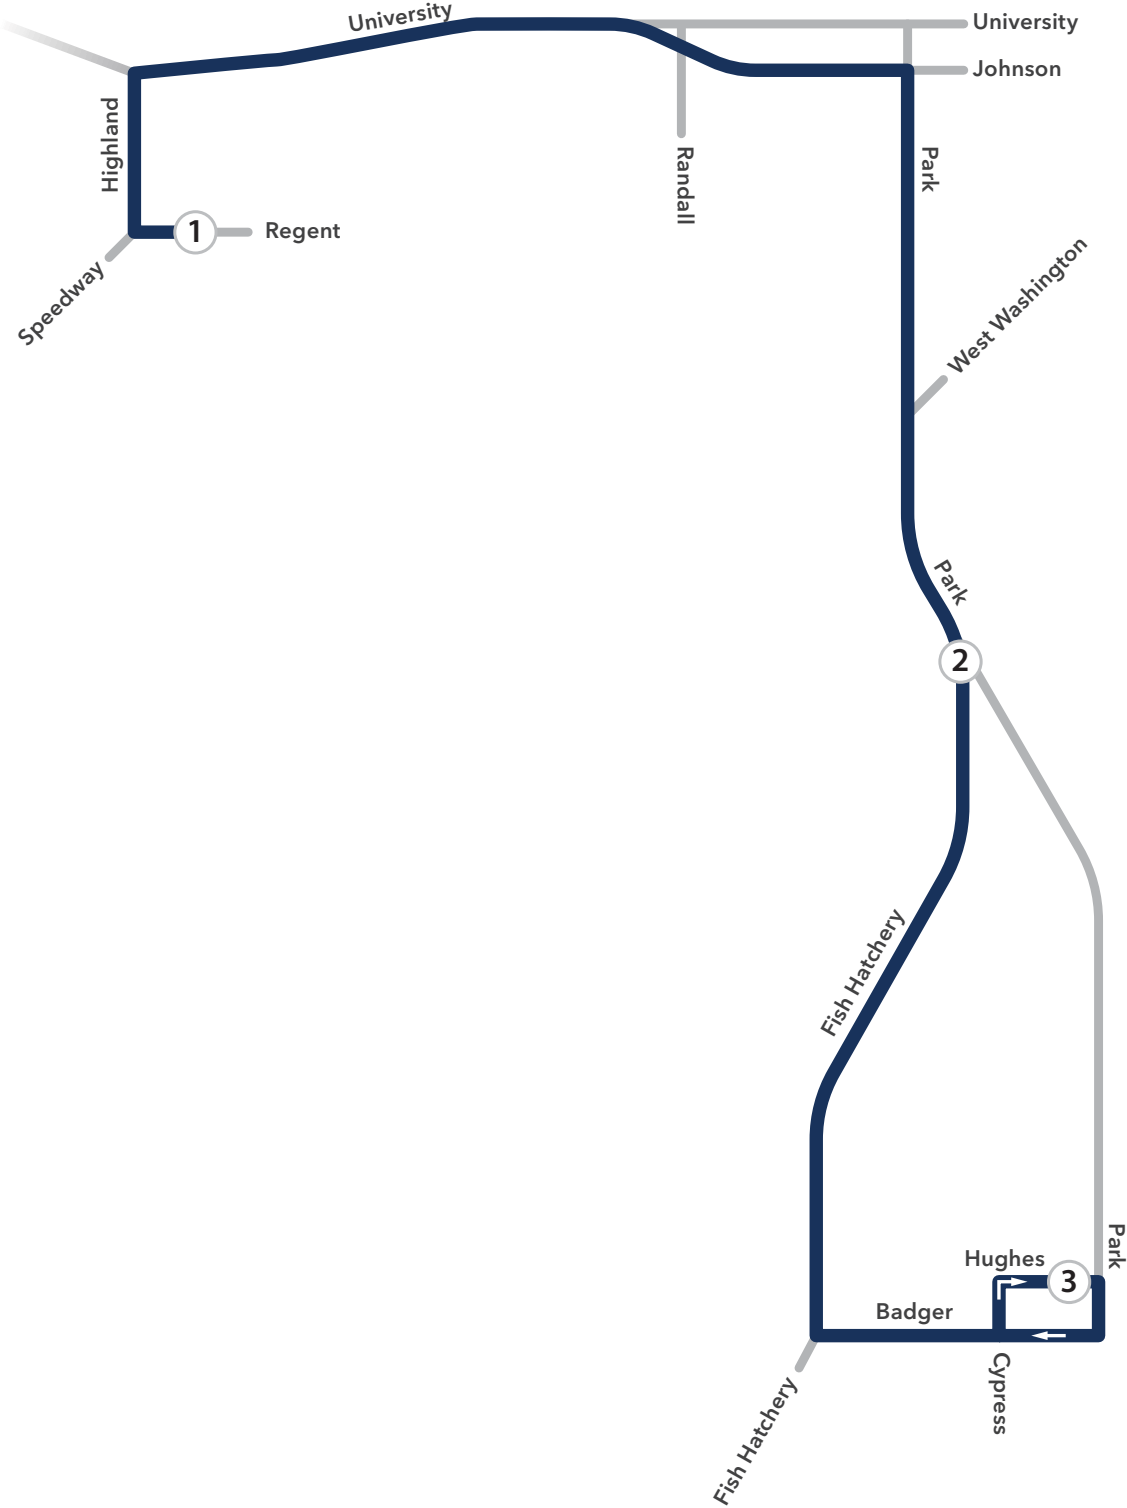

Route 637 PM Map

If information is needed in another language, then contact (608) 266-4466 or mymetrobus@cityofmadison.com.