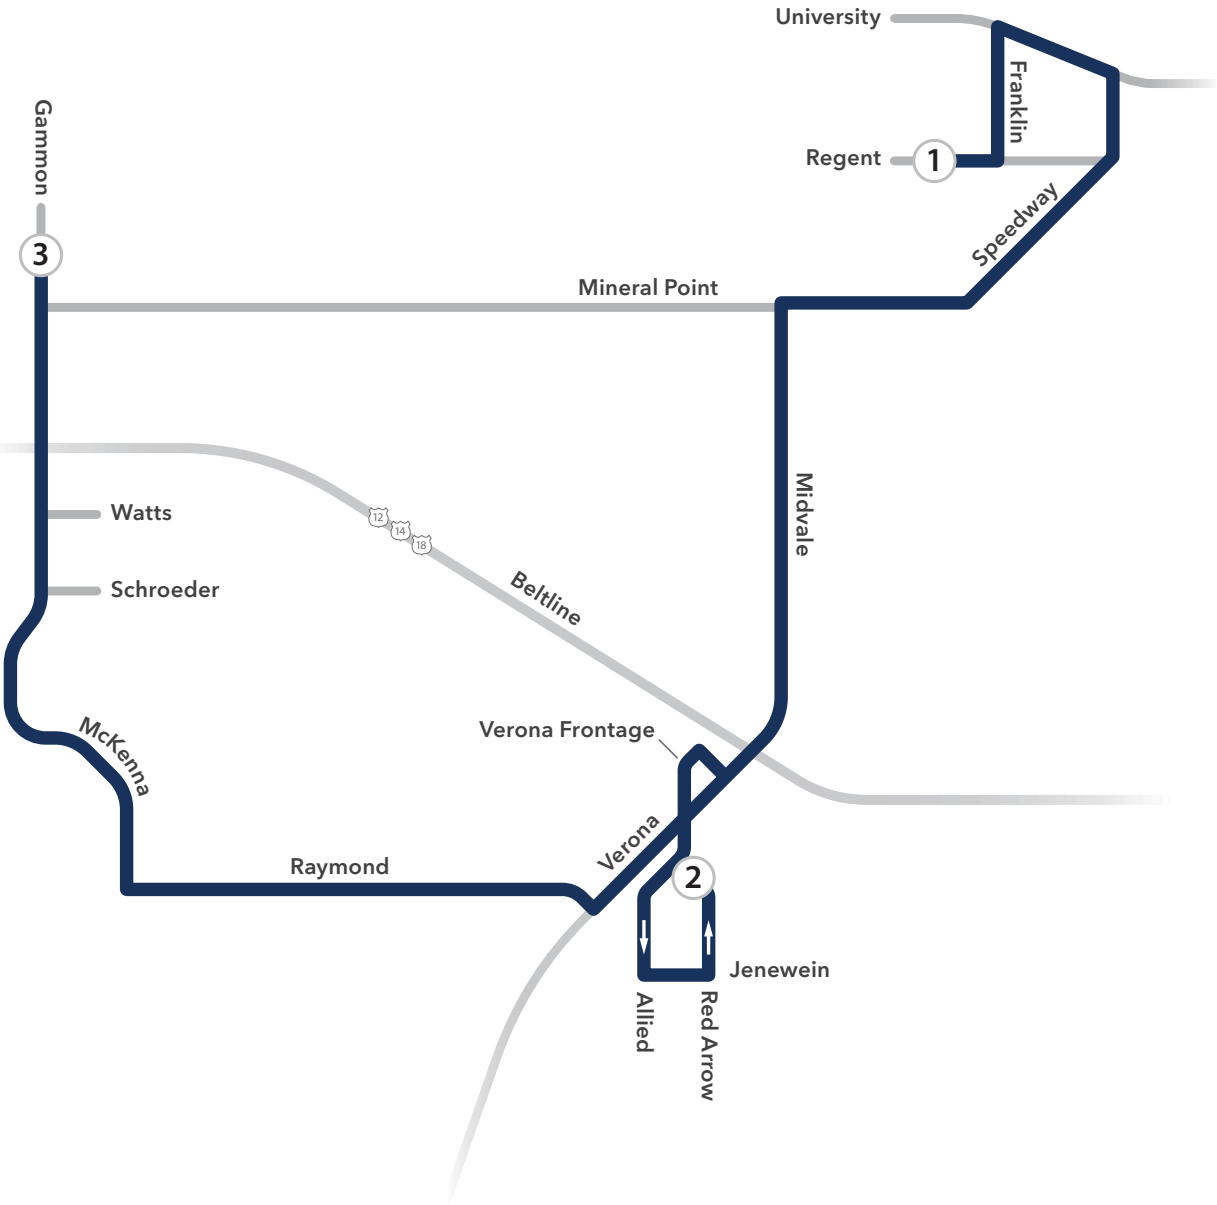

Route 642 PM Map

If information is needed in another language, then contact (608) 266-4466 or mymetrobus@cityofmadison.com.