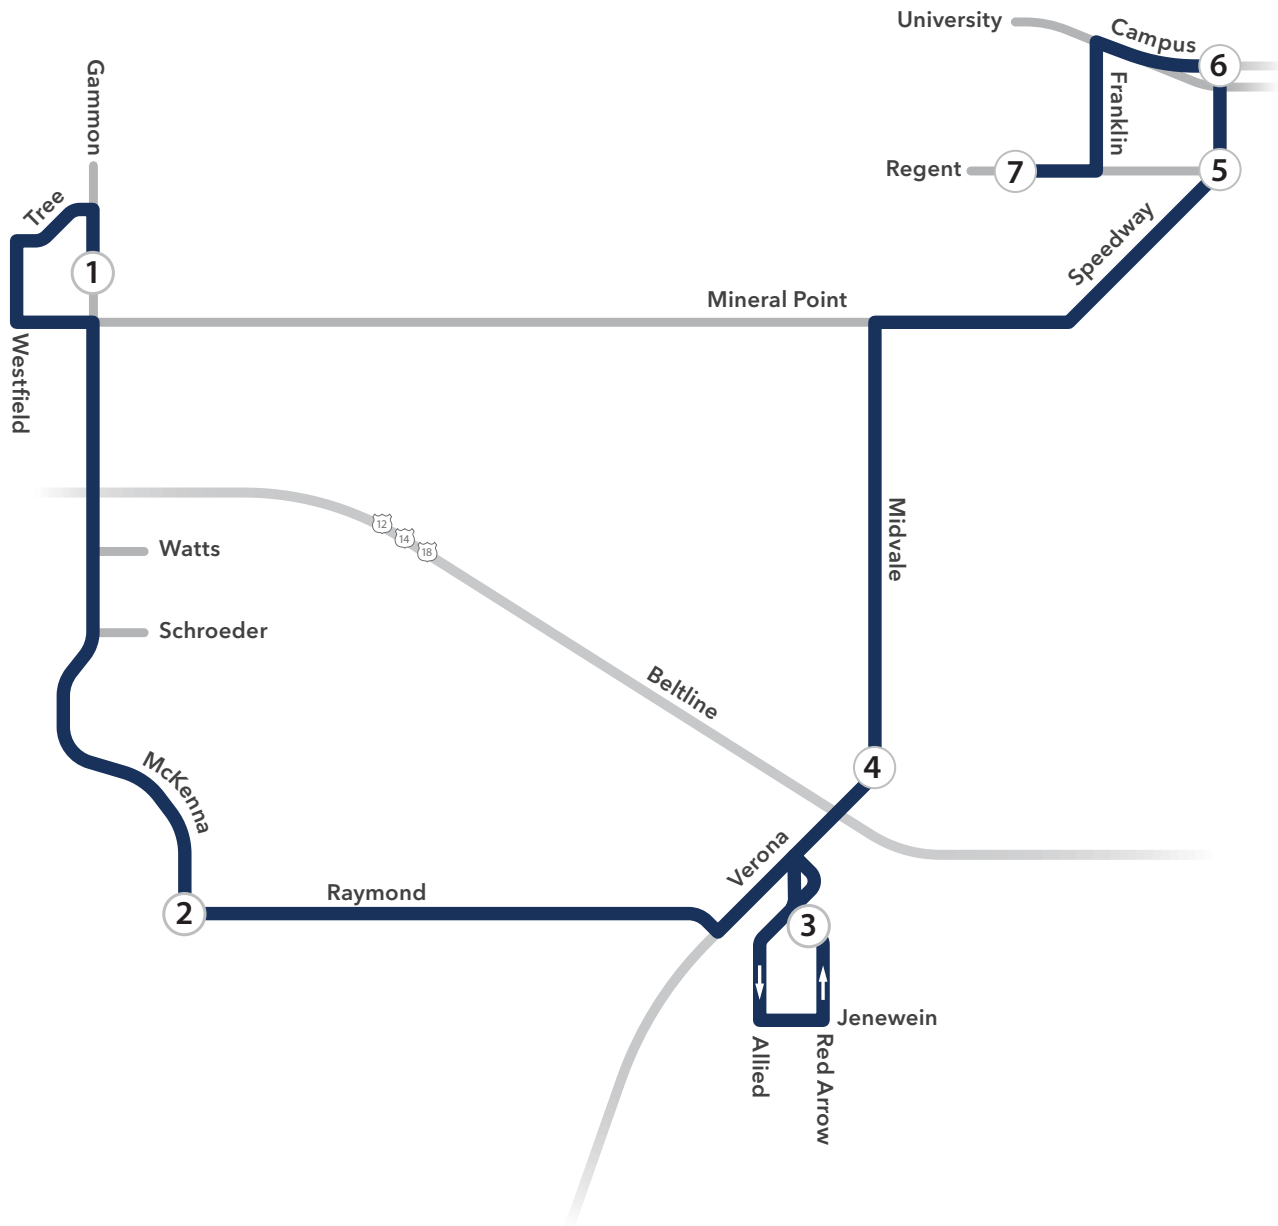

Route 642 AM Map

If information is needed in another language, then contact (608) 266-4466 c. mymetrobus@cityofmadison.com.