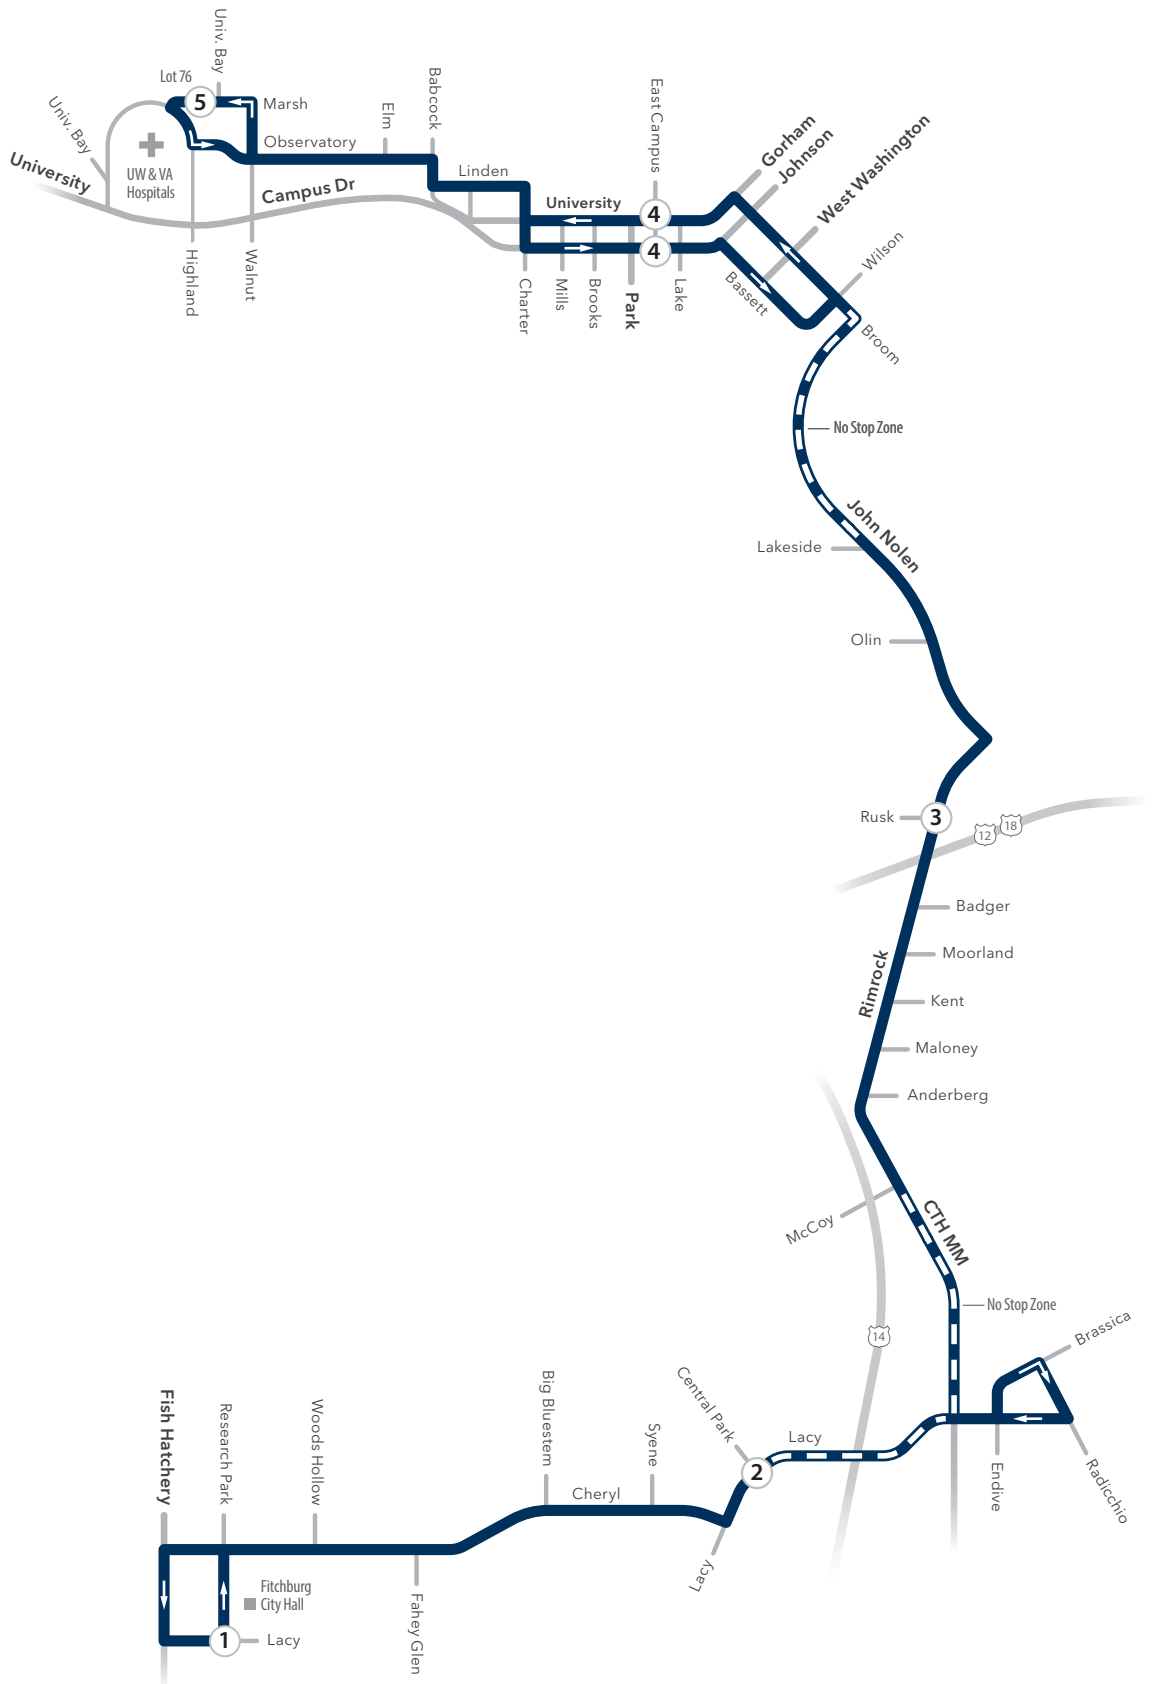

Route 65

Route 65

Weekday Northbound

Research Park // Marsh

From Route	Research Park at Lacy	Lacy at Central Park Place	Rimrock at Rusk	University at East Campus	Marsh at Lot 76	Becomes Route
	①	②	③	④	⑤	
GA	6:10	6:16	6:25	6:34	6:46	65
GA	6:40	6:46	6:55	7:04	7:16	65
J	7:07	7:13	7:23	7:34	7:49	GA
65	7:37	7:43	7:53	8:04	8:19	GA
65	8:07	8:13	8:23	8:34	8:49	GA
65	4:31	4:37	4:45	4:56	5:09	65
65	5:01	5:07	5:15	5:26	5:39	65

Route 65

Weekday Southbound

Marsh // Research Park

From Route	Marsh at Lot 76	Johnson at East Campus	Rimrock at Rusk	Lacy at Central Park Place	Research Park at Lacy	Becomes Route
	⑤	④	③	②	①	
65	6:50	6:58	7:08	7:16	7:27	65
65	7:20	7:29	7:39	7:47	7:58	65
GA	3:40	3:53	4:03	4:13	4:25	65
GA	4:10	4:23	4:33	4:43	4:55	65
E	4:40	4:53	5:03	5:13	5:25	GA
65	5:13	5:26	5:36	5:45	5:56	GA
65	5:43	5:53	6:02	6:11	6:22	GA