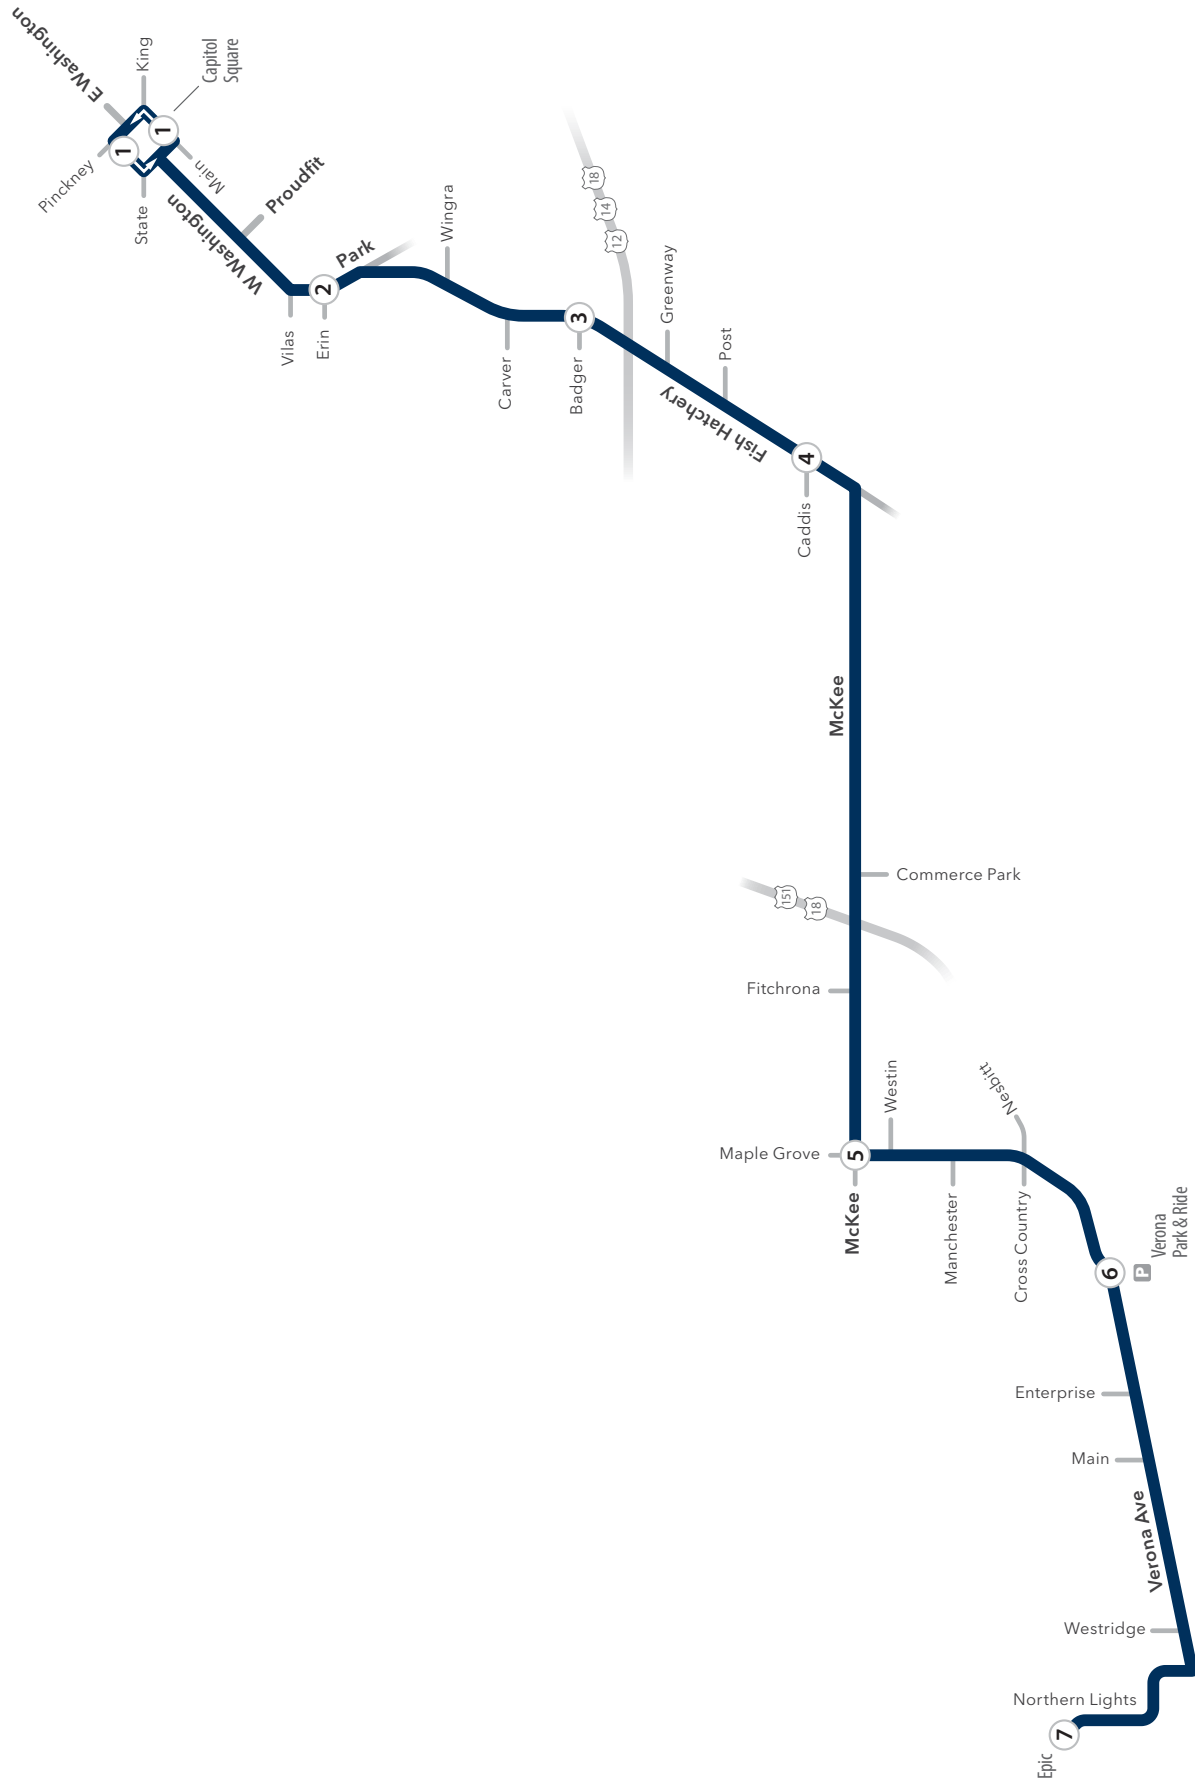

ROUTE 75

ROUTE 75

Weekday Eastbound

Epic // Capitol Square

From Route	Epic	Verona at Maple Grove	McKee at Maple Grove	Fish Hatchery at Caddis	Fish Hatchery at Badger	Park at Erin	Capitol Square Eastbound	Becomes Route
	7	6	5	4	3	2	1	
55	6:50	6:59	7:05	7:14	7:19	7:24	7:33	75
75	7:10	7:19	7:25	7:34	-	-	-	75
55	7:20	7:29	7:35	7:44	7:49	7:54	8:03	75
55	7:50	7:59	8:05	8:14	8:19	8:24	8:33	GA
75	8:10	8:19	8:25	8:34	-	-	-	75
55	8:20	8:29	8:35	8:44	8:49	8:54	9:03	GA
55	8:50	8:59	9:05	9:14	9:19	9:24	9:33	GA
75	9:15	9:24	9:30	9:39	9:44	9:49	9:58	GA
GA	4:45	4:54	5:00	5:09	5:14	5:19	5:28	75
55	5:05	5:14	5:20	5:29	5:34	5:39	5:48	GA
75	5:10	5:19	5:25	5:34	5:39	5:44	5:53	GA
55	5:20	5:29	5:35	5:44	5:49	5:54	6:03	GA
55	5:35	5:44	5:50	5:59	6:04	6:09	6:18	GA
55	6:05	6:14	6:20	6:29	6:34	6:39	6:48	R
55	6:35	6:44	6:50	6:59	7:04	7:09	7:18	F

ROUTE 75

Weekday Westbound

Capitol Square // Epic

From Route	Capitol Square Westbound	Park at Erin	Fish Hatchery at Badger	Fish Hatchery at Caddis	Maple Grove at McKee	Verona at Maple Grove	Epic	Becomes Route
	1	2	3	4	5	6	7	
GA	6:08	6:17	6:21	6:25	6:35	6:40	6:50	55
GA	6:23	6:32	6:36	6:40	6:50	6:55	7:05	75
GA	6:38	6:47	6:51	6:55	7:05	7:10	7:20	55
GA	7:08	7:17	7:21	7:25	7:35	7:40	7:50	55
75	-	-	-	7:40	7:50	7:55	8:05	75
GA	7:28	7:37	7:41	7:45	7:55	8:00	8:10	55
75	7:43	7:52	7:56	8:00	8:10	8:15	8:25	55
75	8:13	8:22	8:26	8:30	8:40	8:45	8:55	55
75	-	-	-	8:45	8:55	9:00	9:10	75
GA	3:28	3:37	3:41	3:45	3:55	4:00	4:10	55
GA	3:58	4:07	4:11	4:15	4:25	4:30	4:40	55
GA	4:23	4:32	4:36	4:40	4:50	4:55	5:05	75
GA	4:28	4:37	4:41	4:45	4:55	5:00	5:10	55
GA	4:58	5:07	5:11	5:15	5:25	5:30	5:40	55
75	5:38	5:47	5:51	5:55	6:05	6:10	6:20	55