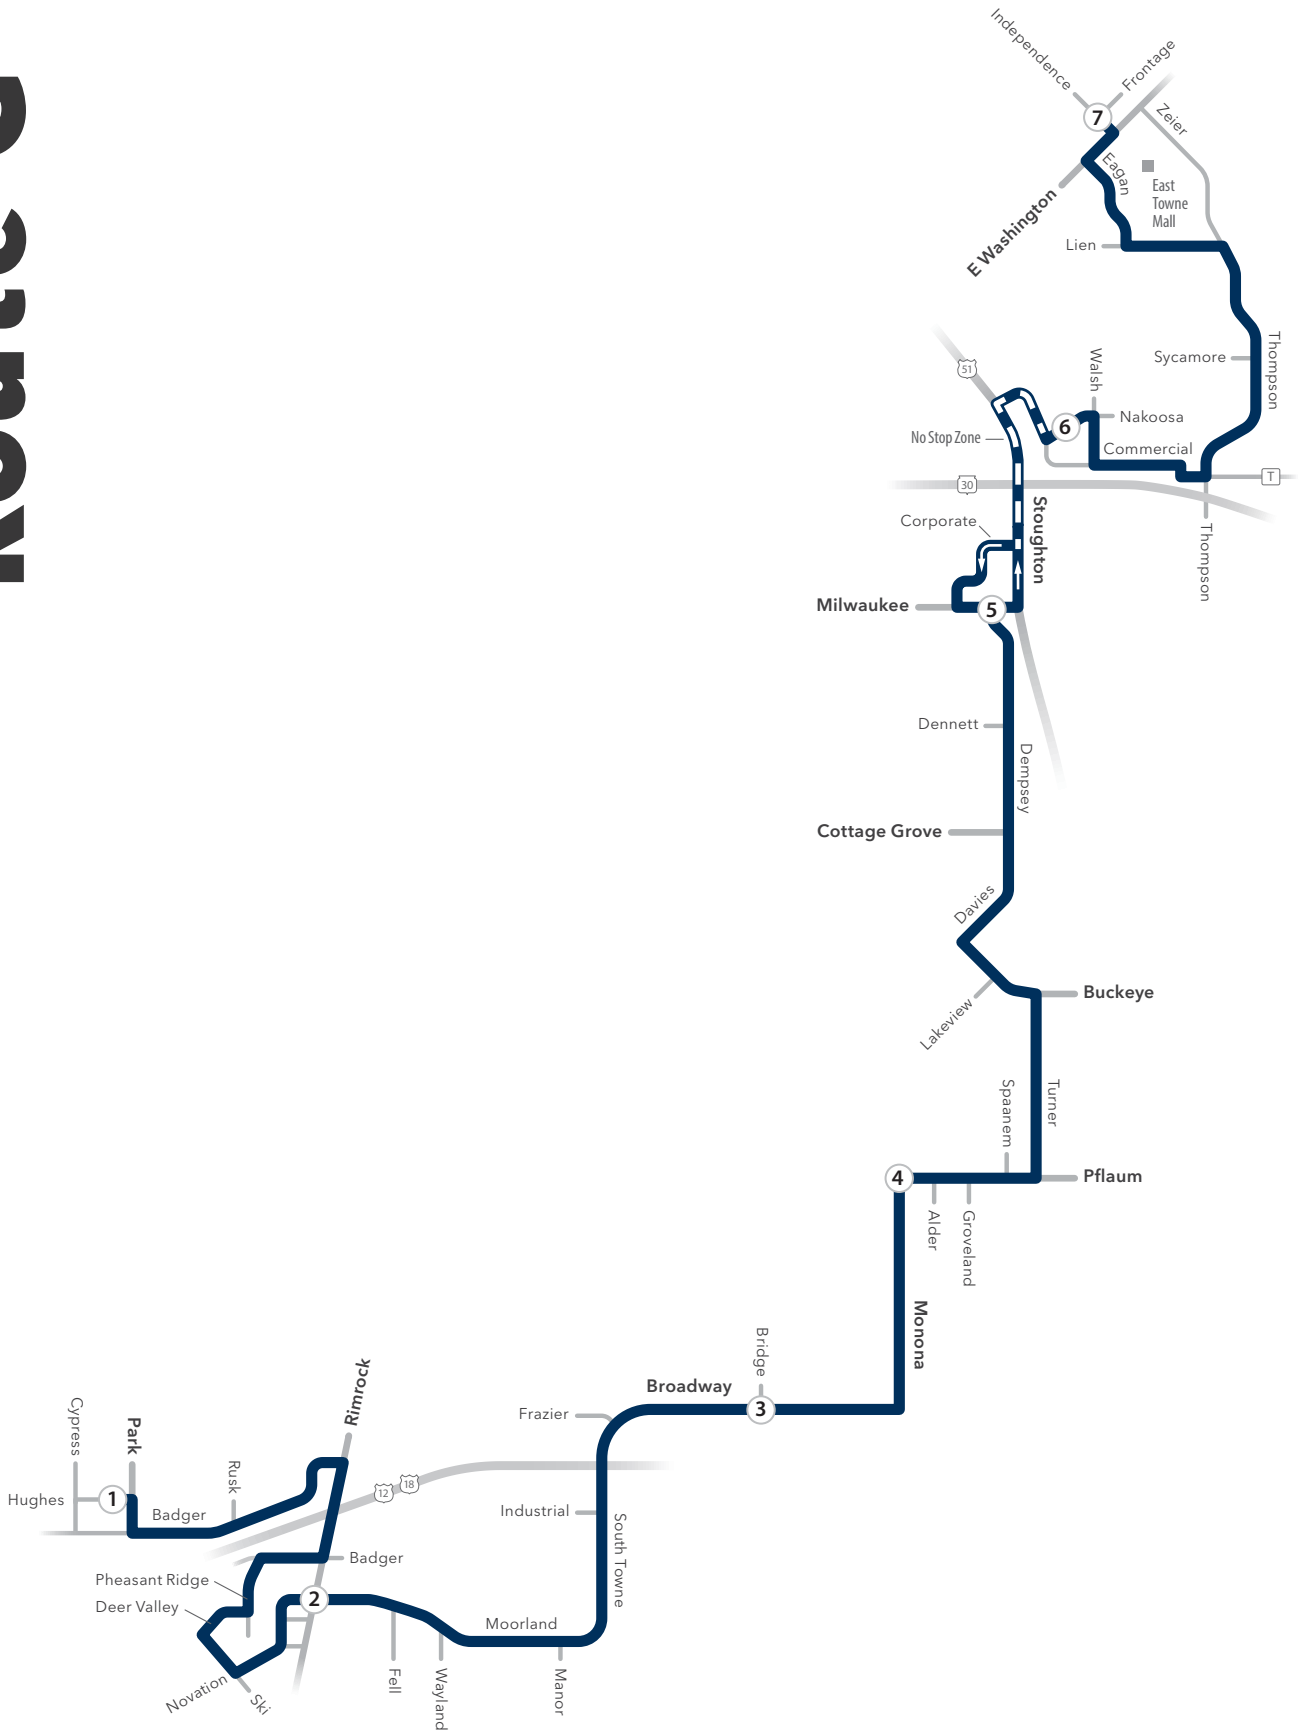

Route G

Route G

Weekday Eastbound

Hughes // Independence

From Route	Hughes at Park	Moorland at Rimrock	Broadway at Bridge	Pflaum at Alder	Dempsey at Milwaukee	Nakoosa at Walmart	Independence at E Washington	Becomes Route
	1	2	3	4	5	6	7	
GA	-	-	-	5:32	5:44	5:49	6:03	P
GA	5:38	5:48	5:56	6:02	6:14	6:19	6:33	P
H	6:05	6:15	6:24	6:30	6:42	6:47	7:01	P
H	6:35	6:45	6:54	7:00	7:13	7:18	7:32	P
H	7:05	7:17	7:26	7:32	7:45	7:50	8:04	P
H	7:35	7:47	7:56	8:02	8:14	8:19	8:33	P
H	8:05	8:15	8:24	8:30	8:42	8:47	9:01	P
H	8:35	8:45	8:54	9:00	9:12	9:17	9:31	P
H	9:05	9:15	9:24	9:30	9:42	9:47	10:01	P
H	9:35	9:45	9:54	10:00	10:12	10:17	10:31	P
H	10:05	10:15	10:24	10:30	10:42	10:47	11:01	P
H	10:35	10:45	10:54	11:00	11:12	11:17	11:31	P
H	11:05	11:15	11:24	11:30	11:42	11:47	12:01	P
H	11:35	11:45	11:54	12:00	12:12	12:17	12:31	P
H	12:05	12:15	12:24	12:30	12:42	12:47	1:01	P
H	12:35	12:45	12:54	1:00	1:12	1:17	1:31	P
H	1:05	1:15	1:24	1:30	1:42	1:47	2:01	P
H	1:35	1:45	1:54	2:00	2:12	2:17	2:31	P
H	2:05	2:15	2:24	2:30	2:42	2:48	3:02	P
H	2:35	2:47	2:56	3:02	3:14	3:20	3:34	P
H	3:05	3:17	3:26	3:32	3:44	3:50	4:04	P
H	3:35	3:47	3:56	4:02	4:14	4:20	4:34	P
H	4:05	4:17	4:26	4:32	4:44	4:50	5:04	P
H	4:35	4:47	4:56	5:02	5:14	5:19	5:33	P
H	5:05	5:17	5:26	5:32	5:44	5:49	6:03	P
H	5:35	5:47	5:56	6:02	6:14	6:19	6:33	P
H	6:05	6:15	6:24	6:30	6:42	6:47	7:01	P
H	6:35	6:45	6:54	7:00	7:12	7:17	7:31	P
H	7:05	7:15	7:23	7:29	7:41	7:46	8:00	P
H	7:35	7:45	7:53	7:59	8:11	8:16	8:30	P
G	8:05	8:15	8:23	8:29	8:41	8:46	9:00	P
G	8:37	8:47	8:55	9:01	9:13	9:18	9:32	P
H	9:07	9:17	9:25	9:30	9:42	9:47	10:01	P
H	9:37	9:47	9:55	10:00	10:12	10:17	10:31	P
H	10:07	10:17	10:25	10:30	10:42	10:47	11:01	P
H	10:37	10:47	10:55	11:00	11:12	11:17	11:31	P
H	11:07	11:17	11:25	11:30	11:42	-	-	GA

Dark shaded trips operate on Saturday morning only