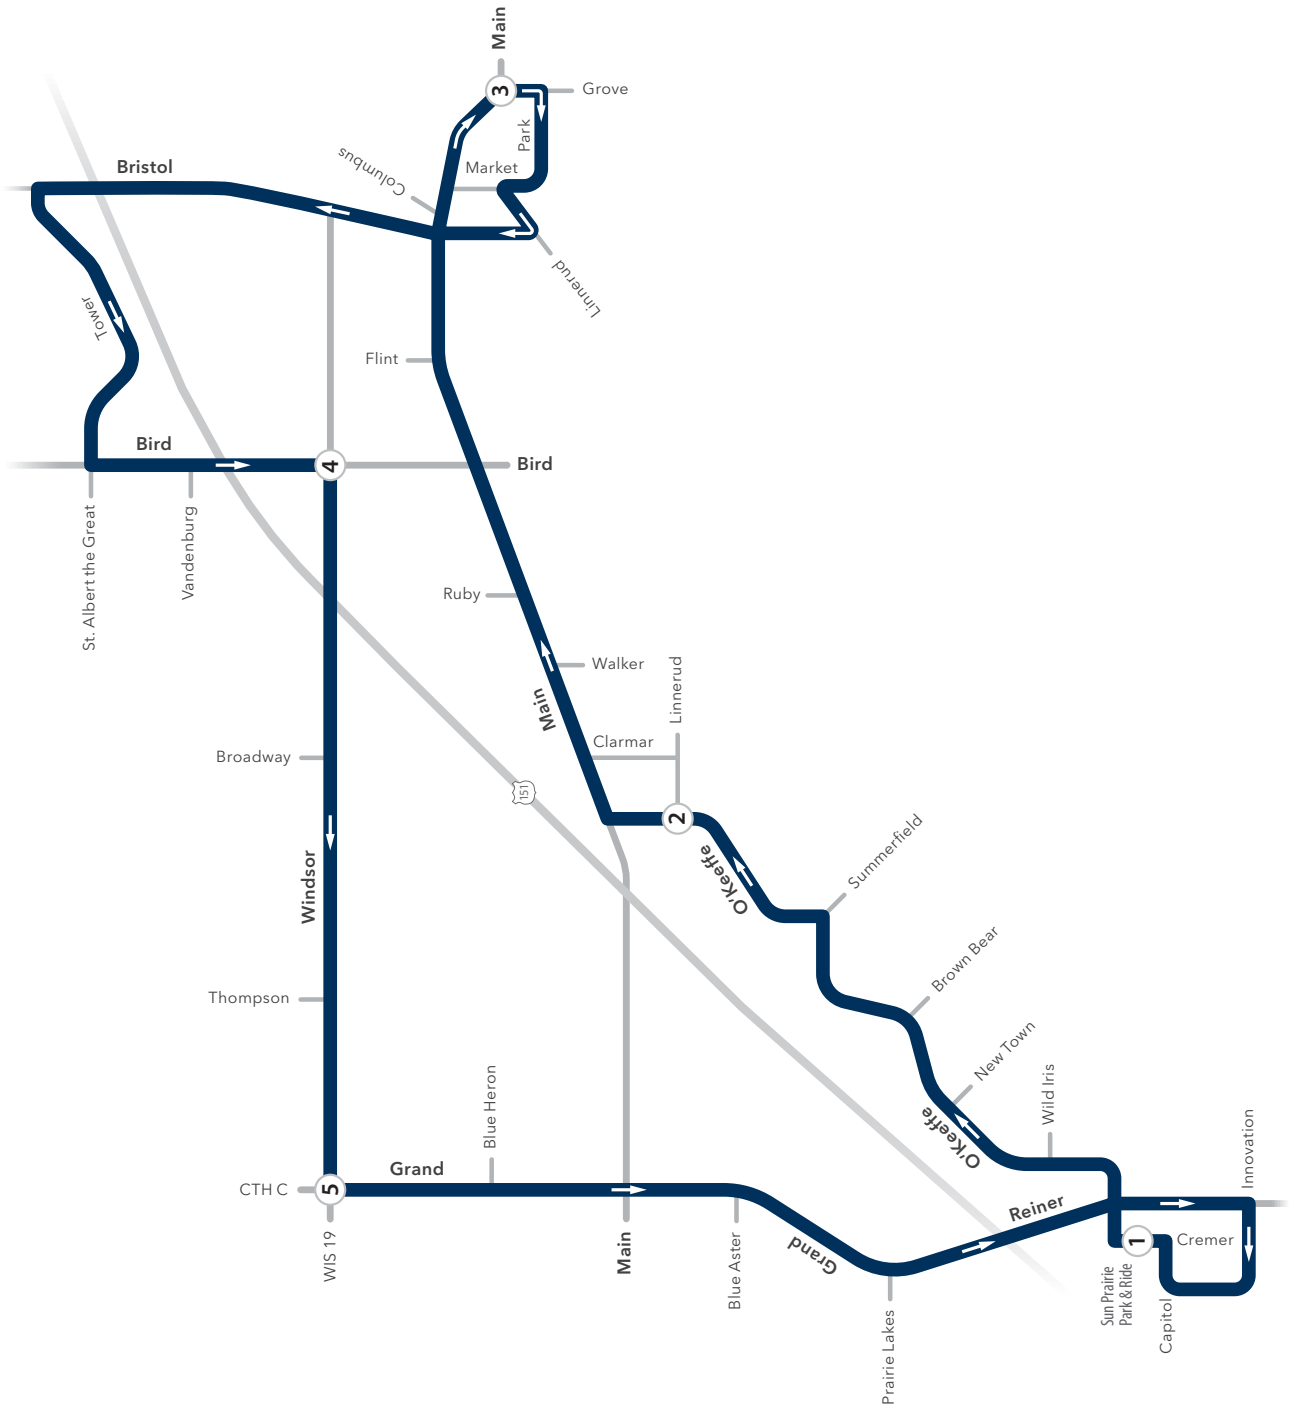

ROUTES

ROUTE S

Weekday Loop

From Route	Sun Prairie Park and Ride	O'Keefe at Linnerud	Grove at Main	Windsor at Bird	Grand at Windsor	Sun Prairie Park and Ride	Becomes Route
	①	②	③	④	⑤	①	
GA	-	-	-	6:00	6:06	6:17	S
S	6:25	6:31	6:38	6:48	6:54	7:05	W
W	7:25	7:31	7:39	7:49	7:55	8:07	W
W	8:25	8:31	8:39	8:49	8:55	9:07	W
W	9:25	9:31	9:38	9:48	9:54	10:06	W
W	10:25	10:31	10:38	10:48	10:54	11:06	W
W	11:25	11:31	11:38	11:48	11:54	12:06	W
W	12:25	12:31	12:38	12:48	12:54	1:06	W
W	1:25	1:31	1:39	1:49	1:55	2:08	W
W	2:25	2:31	2:39	2:49	2:55	3:08	W
W	3:25	3:31	3:39	3:49	3:55	4:08	W
W	4:25	4:31	4:40	4:51	4:57	5:11	W
W	5:25	5:31	5:40	5:51	5:57	6:11	W
W	6:25	6:31	6:40	6:50	6:56	7:09	S
S	7:25	7:31	7:39	7:48	7:54	8:06	GA

ROUTE S

Weekend Loop

From Route	Sun Prairie Park and Ride	O'Keefe at Linnerud	Grove at Main	Windsor at Bird	Grand at Windsor	Sun Prairie Park and Ride	Becomes Route
	①	②	③	④	⑤	①	
GA	-	-	-	6:05	6:11	6:24	S
S	6:35	6:40	6:46	6:55	7:01	7:14	S
S	7:25	7:30	7:36	7:45	7:51	8:04	S
S	8:25	8:30	8:36	8:45	8:52	9:05	S
S	9:25	9:30	9:36	9:45	9:52	10:05	S
S	10:25	10:30	10:36	10:45	10:52	11:05	S
S	11:25	11:30	11:37	11:46	11:53	12:06	S
S	12:25	12:30	12:37	12:46	12:53	1:06	S
S	1:25	1:30	1:37	1:46	1:53	2:06	S
S	2:25	2:30	2:37	2:46	2:53	3:06	S
S	3:25	3:30	3:37	3:46	3:53	4:06	S
S	4:25	4:30	4:37	4:46	4:53	5:06	S
S	5:25	5:30	5:36	5:45	5:52	6:05	S
S	6:25	6:30	6:36	6:45	6:52	7:05	S
S	7:25	7:30	7:36	7:45	7:52	8:05	GA