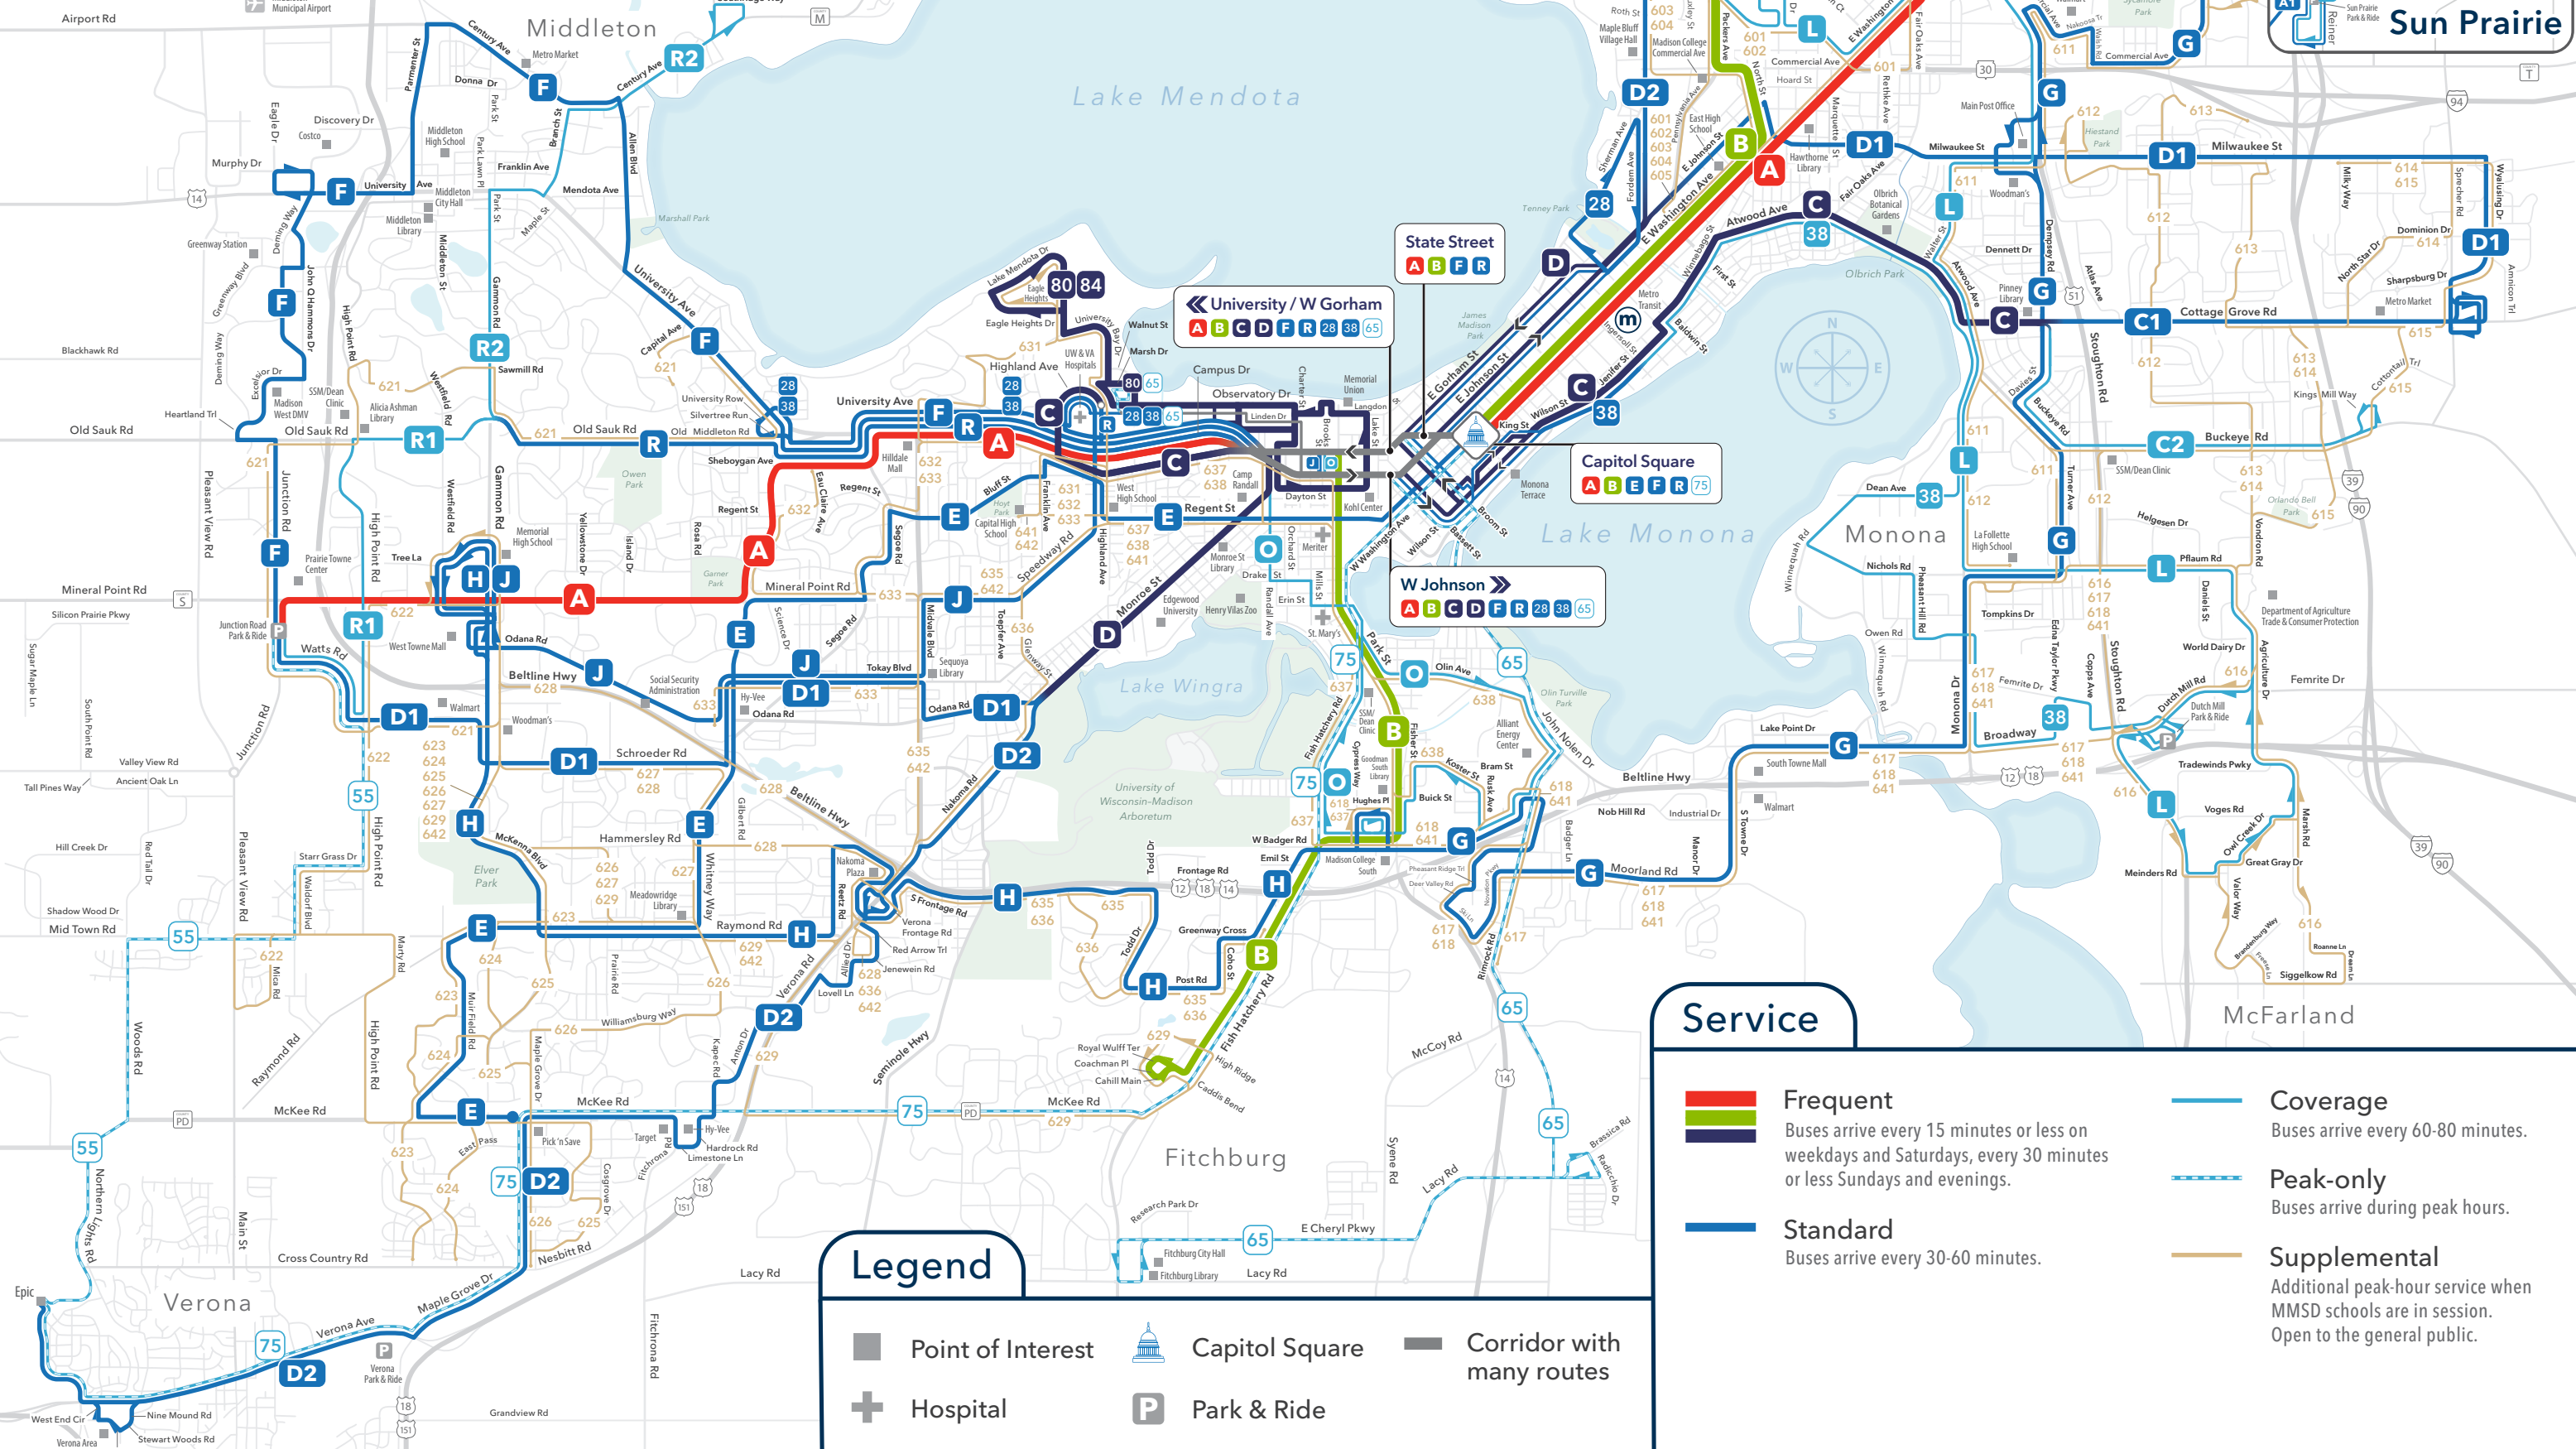

System Map

December 2025

Legend

	Point of Interest		Capitol Square		Corridor with many routes
	Hospital		Park & Ride		

Service

	Frequent Buses arrive every 15 minutes or less on weekdays and Saturdays, every 30 minutes or less Sundays and evenings.		Coverage Buses arrive every 60-80 minutes.
			Peak-only Buses arrive during peak hours.
	Standard Buses arrive every 30-60 minutes.		Supplemental Additional peak-hour service when MMSD schools are in session. Open to the general public.