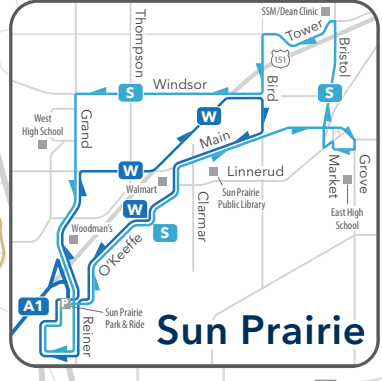

System Map

December 2025

Legend

	Point of Interest		Capitol Square		Corridor with many routes
	Hospital		Park & Ride		

Service

	Frequent Buses arrive every 15 minutes or less on weekdays and Saturdays, every 30 minutes or less Sundays and evenings.		Coverage Buses arrive every 60-80 minutes.
			Peak-only Buses arrive during peak hours.
	Standard Buses arrive every 30-60 minutes.		Supplemental Additional peak-hour service when MMSD schools are in session. Open to the general public.