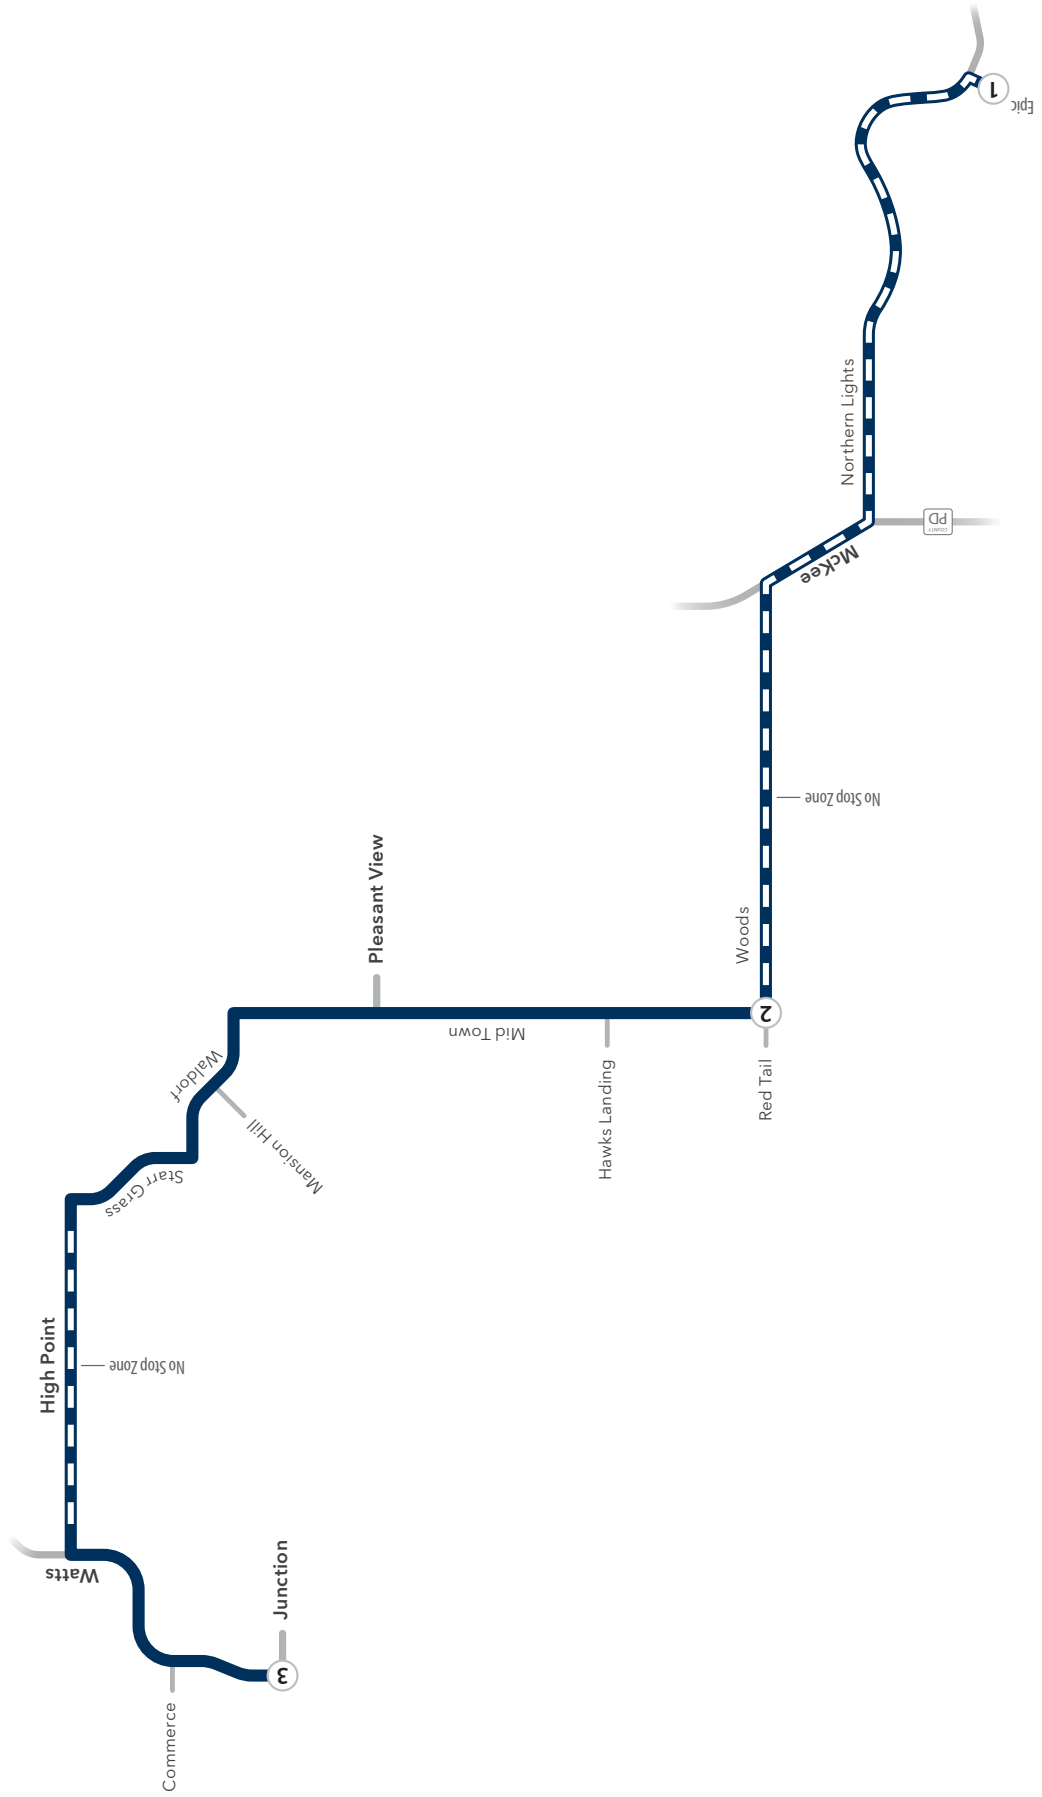

ROUTE 55

ROUTE 55

Weekday Northbound

Epic // Junction & Watts

From Route	Epic	Mid Town & Woods	Junction & Watts	To Route
	3	2	1	
75	6:55	7:01	7:13	55
75	7:25	7:31	7:43	55
75	7:55	8:01	8:13	55
75	8:15	8:21	8:33	GA
75	8:30	8:36	8:48	GA
75	9:00	9:06	9:18	GA
75	4:15	4:21	4:33	55
75	4:45	4:51	5:03	55
75	5:15	5:21	5:33	55
75	5:45	5:51	6:03	55
75	6:25	6:31	6:43	A

ROUTE 55

Weekday Southbound

Junction & Watts // Epic

From Route	Watts & Junction	Woods & Mid Town	Epic	To Route
	1	2	3	
GA	6:27	6:36	6:45	75
GA	6:57	7:06	7:15	75
55	7:27	7:36	7:45	75
55	7:57	8:06	8:15	75
55	8:27	8:36	8:45	75
55	4:42	4:51	5:00	75
GA	4:57	5:06	5:15	75
55	5:12	5:21	5:30	75
55	5:42	5:51	6:00	75
55	6:12	6:21	6:30	75