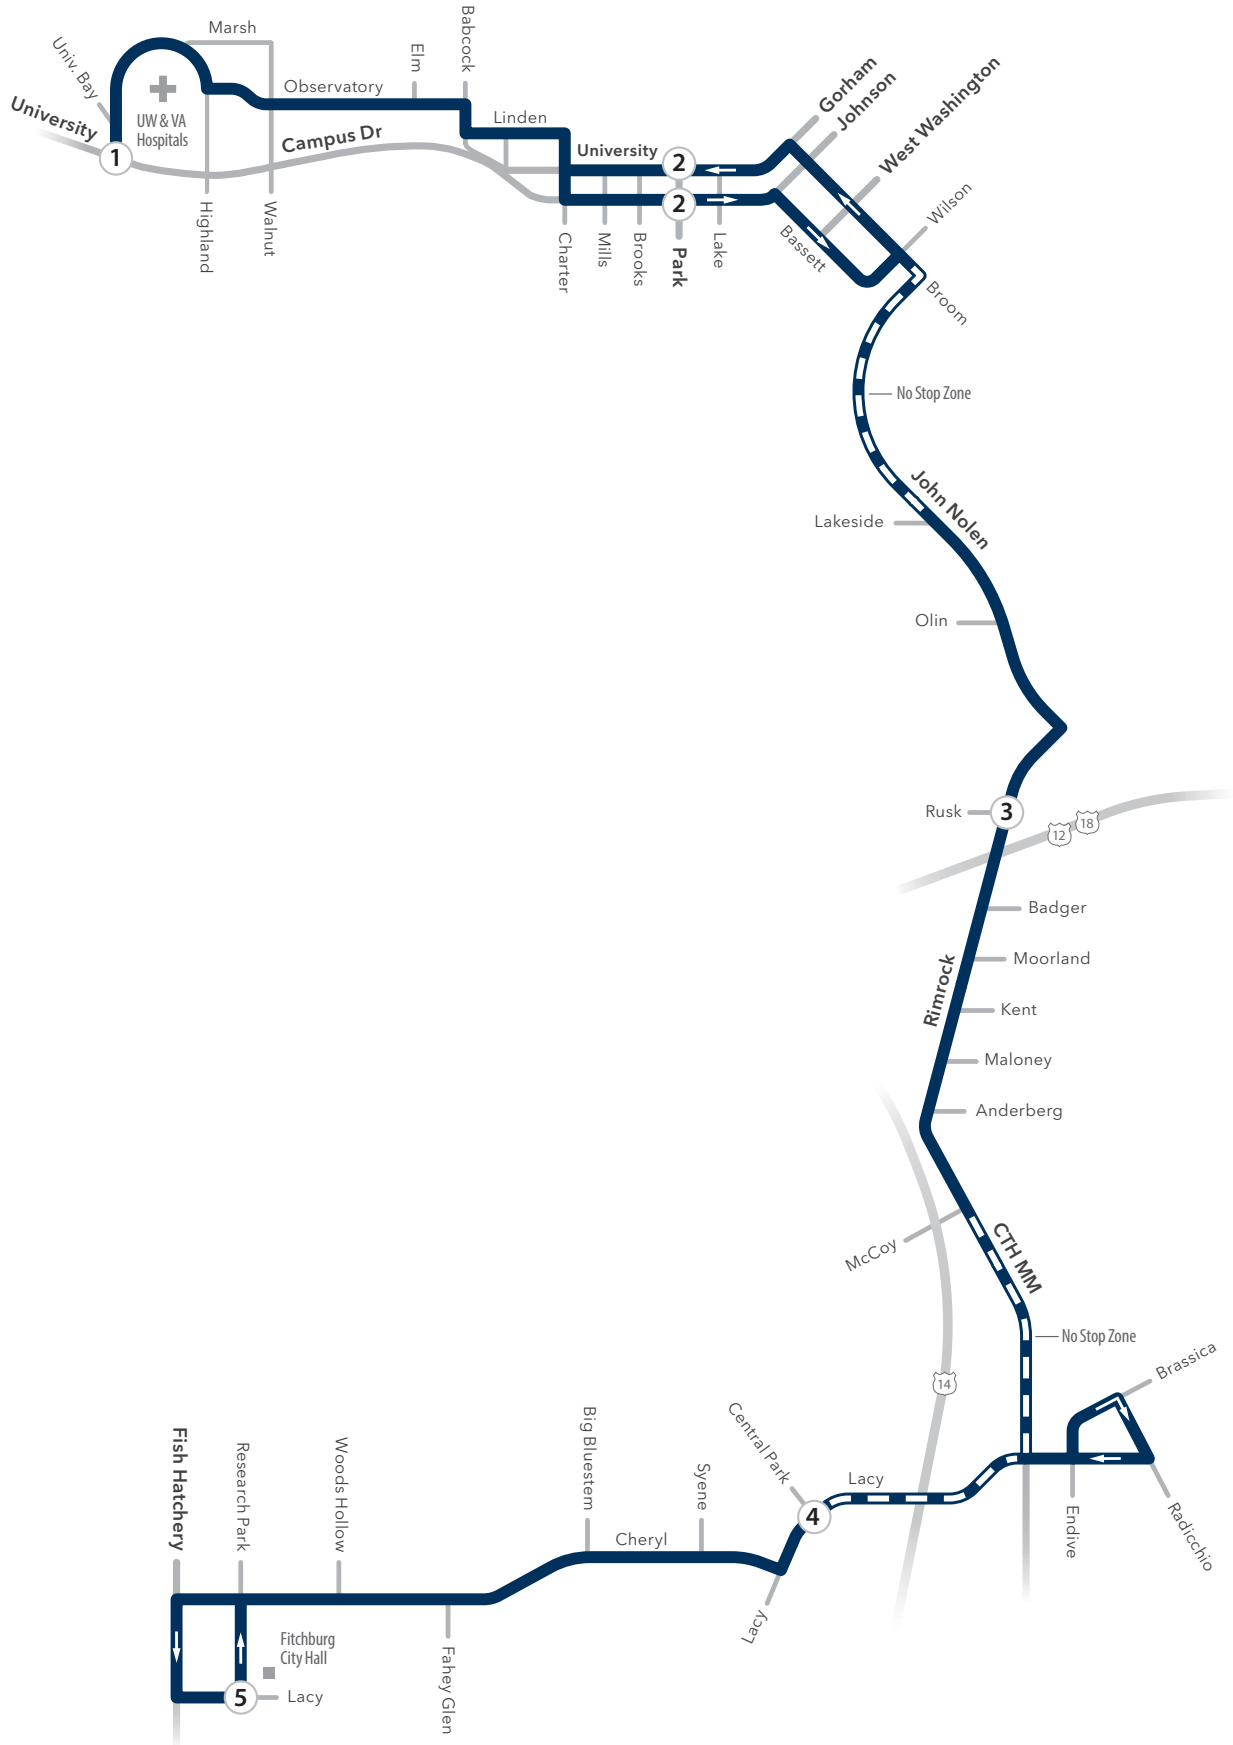

ROUTE 65

ROUTE 65

Weekday Northbound

Research Park & Lacy // University Bay & University

From Route	Research Park & Lacy	Lacy & Central Park Place	Rimrock & Rusk	University & Park	University Bay & University	Becomes Route
	5	4	3	2	1	
GA	6:14	6:20	6:29	6:39	6:49	65
GA	6:44	6:50	7:00	7:10	7:20	65
J	7:14	7:20	7:30	7:40	7:50	GA
65	7:44	7:50	8:00	8:10	8:20	GA
65	8:14	8:20	8:30	8:40	8:50	GA
65	4:25	4:31	4:41	4:51	5:01	65
65	4:55	5:01	5:11	5:21	5:31	65

ROUTE 65

Weekday Southbound

University Bay & University // Research Park & Lacy

From Route	University Bay & University	Johnson & Park	Rimrock & Rusk	Lacy & Central Park Place	Research Park & Lacy	Becomes Route
	1	2	3	4	5	
65	7:00	7:10	7:20	7:30	7:36	65
65	7:30	7:40	7:50	8:00	8:06	65
GA	3:40	3:50	4:00	4:10	4:16	65
GA	4:10	4:20	4:30	4:40	4:46	65
E	4:40	4:50	5:00	5:10	5:16	GA
65	5:10	5:20	5:30	5:40	5:46	GA
65	5:40	5:50	6:00	6:10	6:16	GA