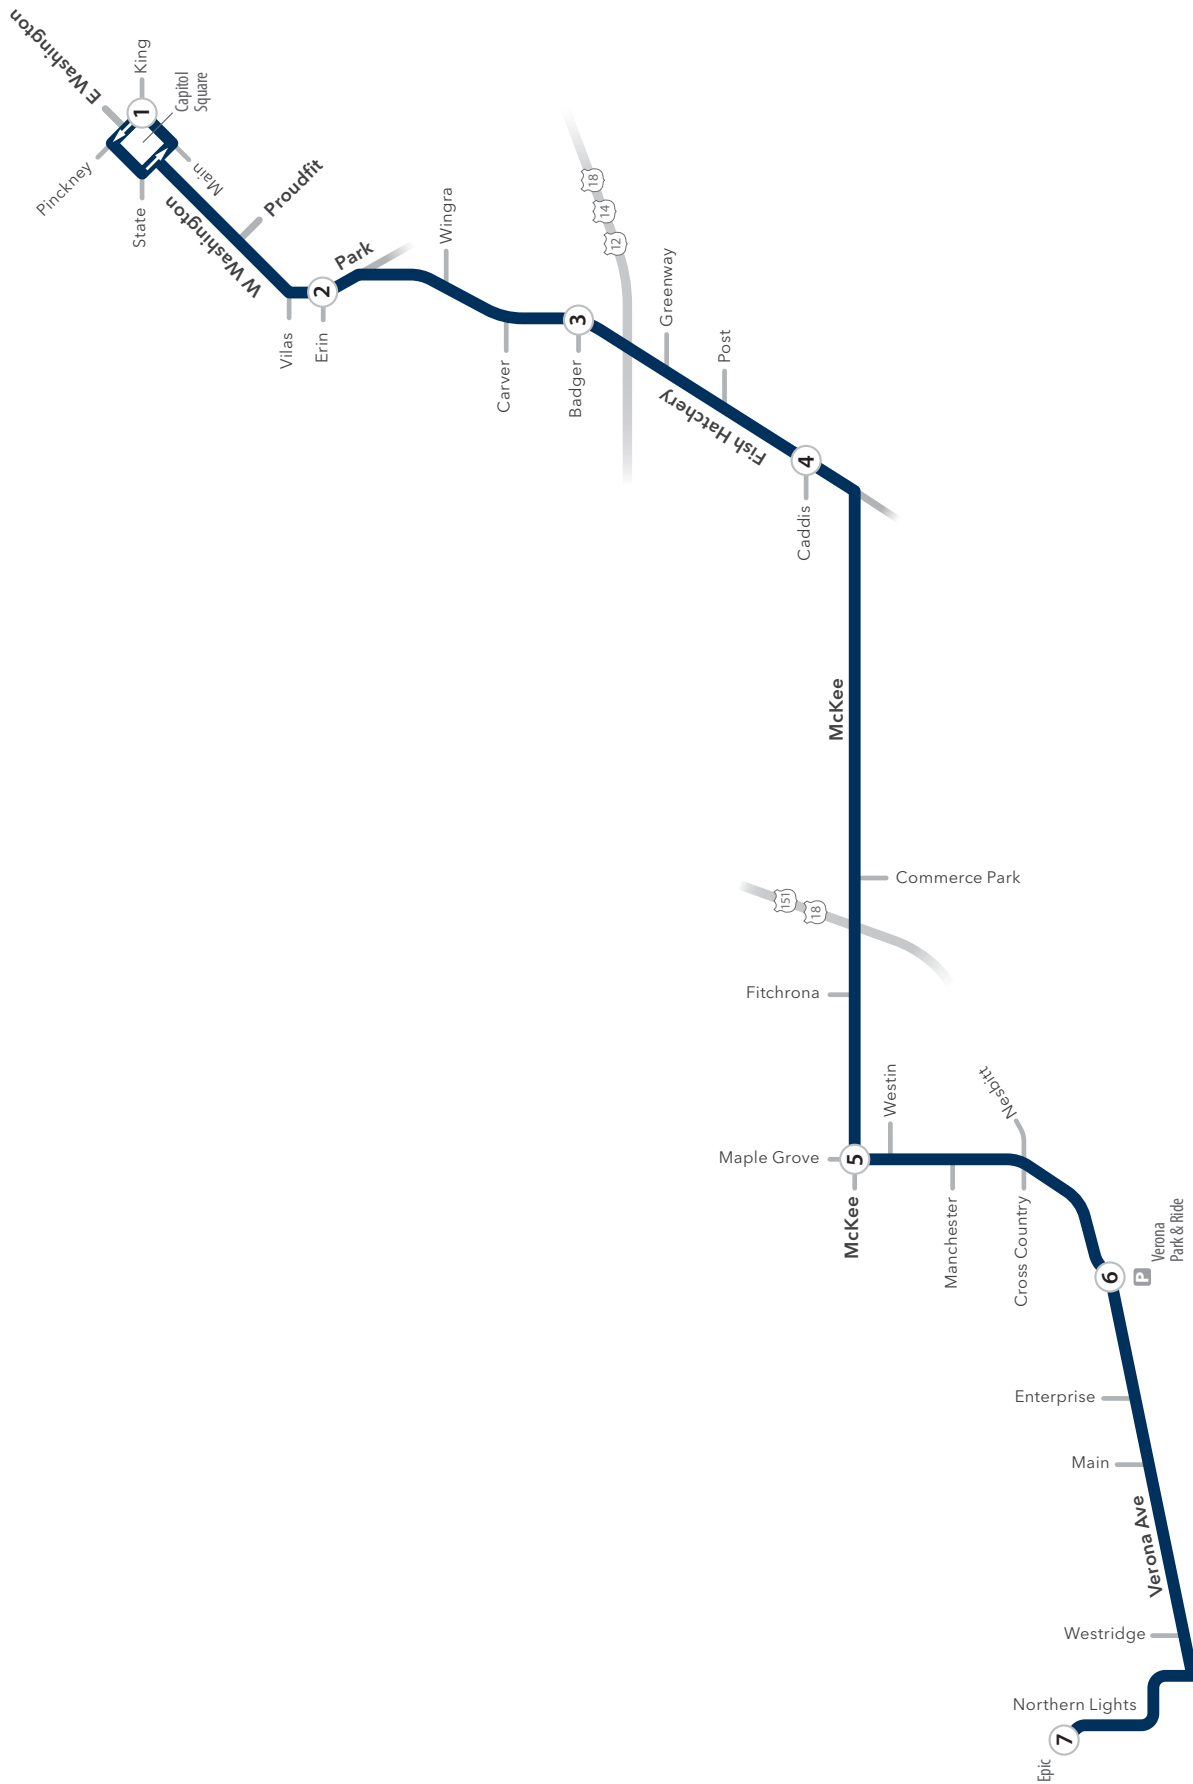

ROUTE 75

ROUTE 75

Weekday Eastbound

Epic // Pinckney & Main

From Route	Epic	Verona & Maple Grove Park N' Ride	McKee & Maple Grove	Fish Hatchery & Cadis	Fish Hatchery & Badger	Park & Erin	Pinckney & Main	To Route
	7	6	5	4	3	2	1	
75	6:40	6:49	6:55	7:04	-	-	-	75
55	6:50	6:59	7:05	7:14	7:19	7:24	7:34	75
75	7:10	7:19	7:25	7:34	-	-	-	75
55	7:20	7:29	7:35	7:44	7:49	7:54	8:04	75
75	7:40	7:49	7:55	8:04	-	-	-	75
55	7:50	7:59	8:05	8:14	8:19	8:24	8:34	GA
75	8:10	8:19	8:25	8:34	-	-	-	75
55	8:20	8:29	8:35	8:44	8:49	8:54	9:04	GA
75	8:40	8:49	8:55	9:04	9:09	9:14	9:24	GA
55	8:50	8:59	9:05	9:14	9:19	9:24	9:34	GA
75	9:15	9:24	9:30	9:39	9:44	9:49	9:59	GA
GA	4:45	4:54	5:00	5:09	5:14	5:19	5:29	75
75	4:55	5:04	5:10	5:19	-	-	-	75
55	5:05	5:14	5:20	5:29	5:34	5:39	5:49	GA
75	5:10	5:19	5:25	5:34	5:39	5:44	5:54	GA
55	5:20	5:29	5:35	5:44	5:49	5:54	6:04	GA
55	5:35	5:44	5:50	5:59	6:04	6:09	6:19	GA
75	6:00	6:09	6:15	6:24	6:29	6:34	6:44	GA
55	6:05	6:14	6:20	6:29	6:34	6:39	6:49	GA
55	6:35	6:44	6:50	6:59	7:04	7:09	7:19	GA