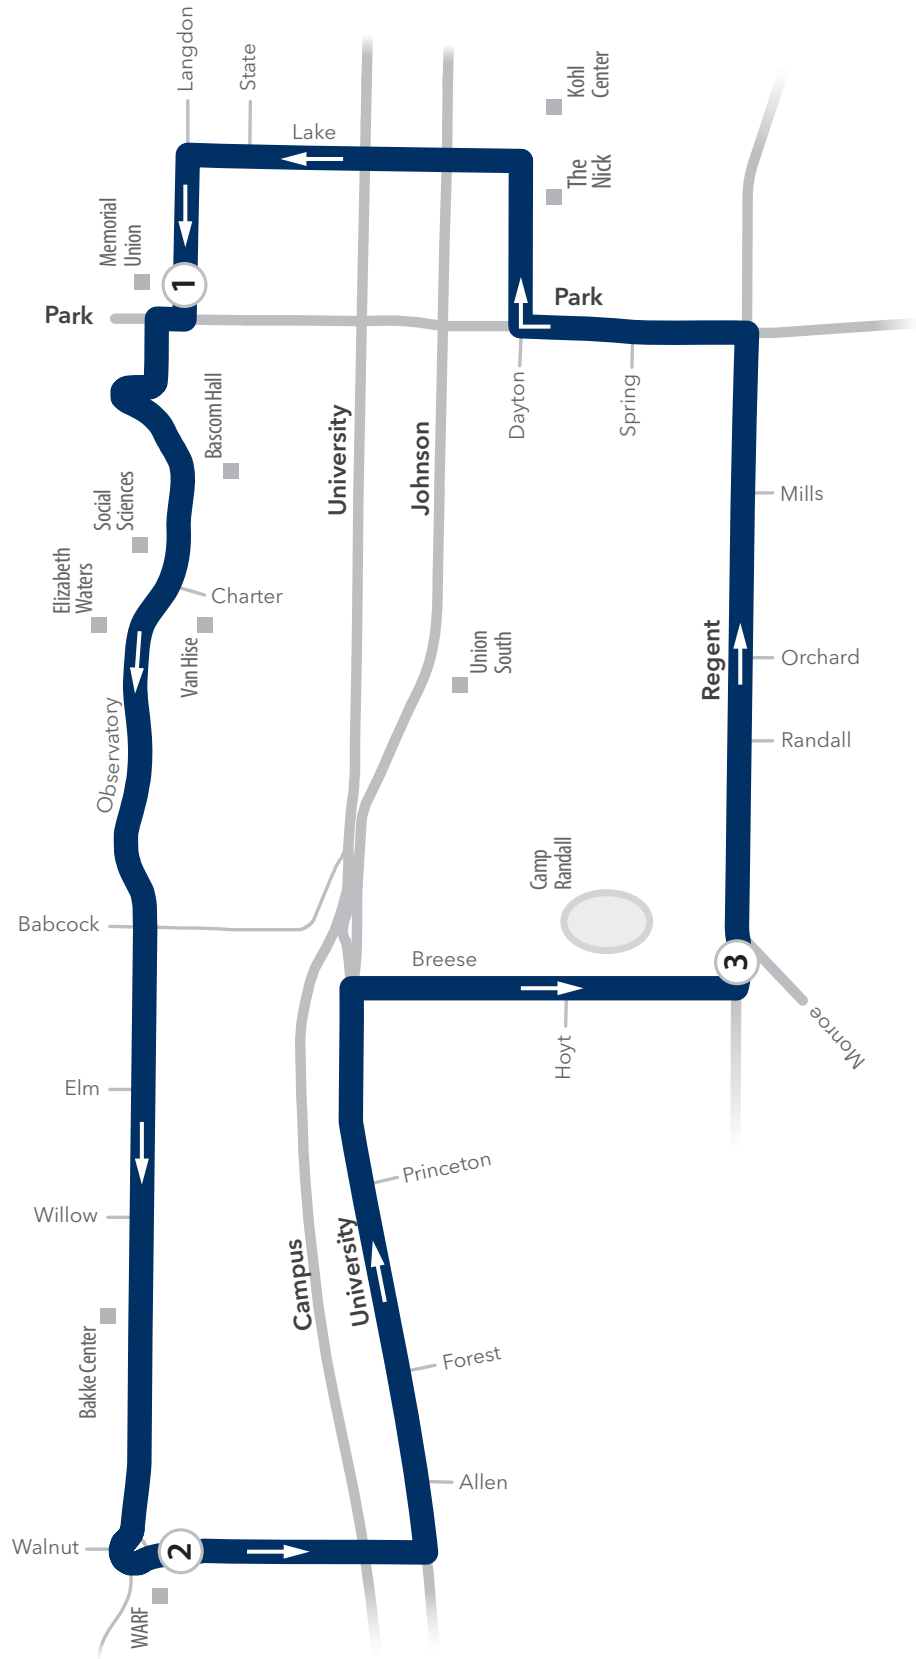

ROUTE 82

ROUTE 82

Standard Weekday/Weekend Service

Observatory // Breese Loop

From Route	Langdon & Memorial Union	Walnut & Observatory	Regent & Breese	Langdon & Memorial Union	To Route
	①	②	③	①	
-	6:50 pm	6:58 pm	7:06 pm	7:16 pm	82
82	7:20 pm	7:28 pm	7:36 pm	7:46 pm	82
82	7:50 pm	7:58 pm	8:06 pm	8:16 pm	82
82	8:20 pm	8:28 pm	8:36 pm	8:46 pm	82
82	8:50 pm	8:58 pm	9:06 pm	9:16 pm	82
82	9:20 pm	9:28 pm	9:36 pm	9:46 pm	82
82	9:50 pm	9:58 pm	10:06 pm	10:16 pm	82
82	10:20 pm	10:28 pm	10:36 pm	10:46 pm	82
82	10:50 pm	10:58 pm	11:06 pm	11:16 pm	82
82	11:20 pm	11:28 pm	11:36 pm	11:46 pm	82
82	11:50 pm	11:58 pm	12:06 am	12:16 am	82
82	12:20 am	12:28 am	12:36 am	12:46 am	82
82	12:50 am	12:58 am	1:06 am	1:16 am	82
82	1:20 am	1:28 am	1:36 am	1:46 am	82
82	1:50 am	1:58 am	2:06 am	2:16 am	82
82	2:20 am	2:28 am	2:36 am	2:46 am	82
82	2:50 am	2:58 am	3:06 am	3:16 am	-

Dark shaded trips operate Friday & Saturday nights *ONLY*