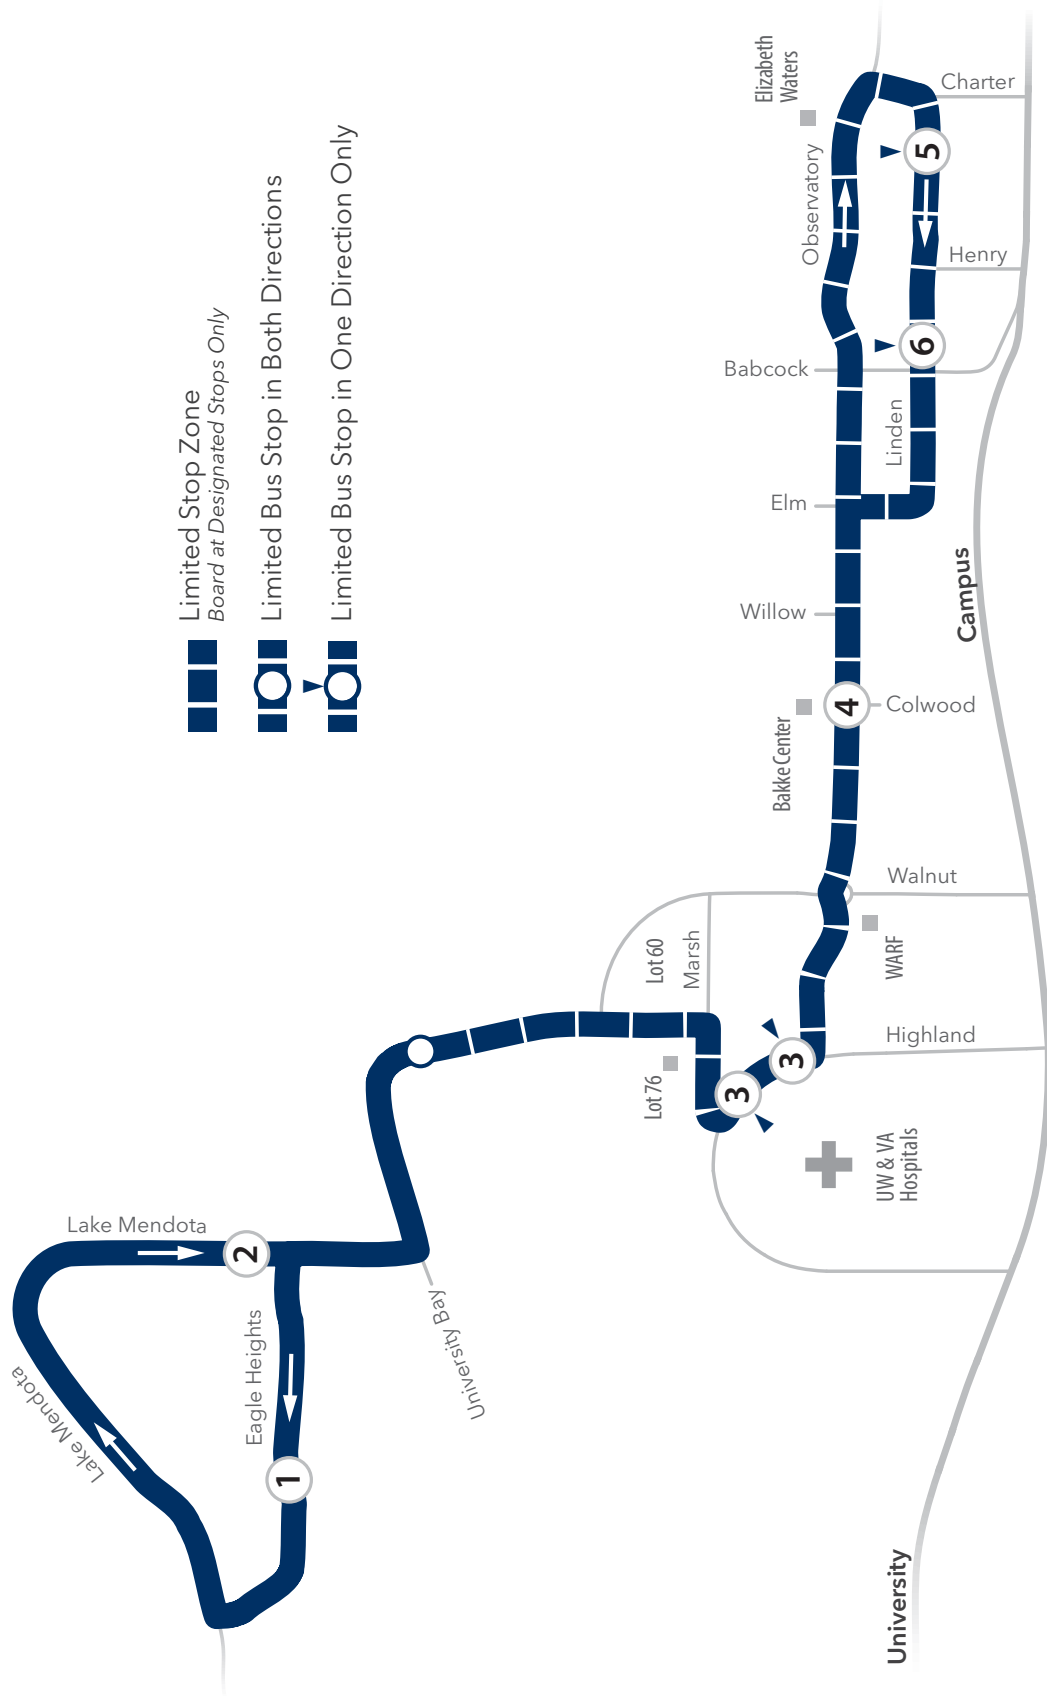

ROUTE 84

ROUTE 84

Standard Weekday Service

From Route	Eagle Heights & Brown Shelter	Lake Mendota & Eagle Heights	Highland & UW Hospital	Observatory & Easterday	Linden & Charter	Babcock & Linden	Observatory & Easterday	Highland & UW Hospital	Eagle Heights & Brown Shelter	To Route
	1	2	3	4	5	6	4	3	1	
80	8:59	9:02	9:07	9:11	9:15	9:16	9:19	9:22	9:26	84
80	9:14	9:17	9:22	9:26	9:30	9:31	9:34	9:37	9:41	84
84	9:29	9:32	9:37	9:41	9:45	9:46	9:49	9:52	9:56	84
84	9:44	9:47	9:52	9:56	10:00	10:01	10:04	10:07	10:11	84
84	9:59	10:02	10:07	10:11	10:15	10:16	10:19	10:22	10:26	84
84	10:14	10:17	10:22	10:26	10:30	10:31	10:34	10:37	10:41	84
84	10:29	10:32	10:37	10:41	10:45	10:46	10:49	10:52	10:56	84
84	10:44	10:47	10:52	10:56	11:00	11:01	11:04	11:07	11:11	84
84	10:59	11:02	11:07	11:11	11:15	11:16	11:19	11:22	11:26	84
84	11:14	11:17	11:22	11:26	11:30	11:31	11:34	11:37	11:41	84
84	11:29	11:32	11:37	11:41	11:45	11:46	11:49	11:52	11:56	84
84	11:44	11:47	11:52	11:56	12:00	12:01	12:04	12:07	12:11	84
84	11:59	12:02	12:07	12:11	12:15	12:16	12:19	12:22	12:26	84
84	12:14	12:17	12:22	12:26	12:30	12:31	12:34	12:37	12:41	84
84	12:29	12:32	12:37	12:41	12:45	12:46	12:49	12:52	12:56	84
84	12:44	12:47	12:52	12:56	1:00	1:01	1:04	1:07	1:11	84
84	12:59	1:02	1:07	1:11	1:15	1:16	1:19	1:22	1:26	84
84	1:14	1:17	1:22	1:26	1:30	1:31	1:34	1:37	1:41	84
84	1:29	1:32	1:37	1:41	1:45	1:46	1:49	1:52	1:56	84
84	1:44	1:47	1:52	1:56	2:00	2:01	2:04	2:07	2:11	84
84	1:59	2:02	2:07	2:11	2:15	2:16	2:19	2:22	2:26	84
84	2:14	2:17	2:22	2:26	2:30	2:31	2:34	2:37	2:41	84
84	2:29	2:32	2:37	2:41	2:45	2:46	2:49	2:52	2:56	84
84	2:44	2:47	2:52	2:56	3:00	3:01	3:04	3:07	3:11	84
84	2:59	3:02	3:07	3:11	3:15	3:16	3:19	3:22	3:26	84
84	3:14	3:17	3:22	3:26	3:30	3:31	3:34	3:37	3:41	84
84	3:29	3:32	3:37	3:41	3:45	3:46	3:49	3:52	3:56	84
84	3:44	3:47	3:52	3:56	4:00	4:01	4:04	4:07	4:11	84
84	3:59	4:02	4:07	4:11	4:15	4:16	4:19	4:22	4:26	80
84	4:14	4:17	4:22	4:26	4:30	4:31	4:34	4:37	4:41	84
84	4:44	4:47	4:52	4:56	5:00	5:01	5:04	5:07	5:11	84
84	5:14	5:17	5:22	5:26	5:30	5:31	5:34	5:37	5:41	84
84	5:44	5:47	5:52	5:56	6:00	6:01	6:04	6:07	6:11	84
84	6:14	6:17	6:22	6:26	6:30	6:31	6:34	6:37	6:41	84
84	6:41	6:44	-	-	-	-	-	-	-	GA