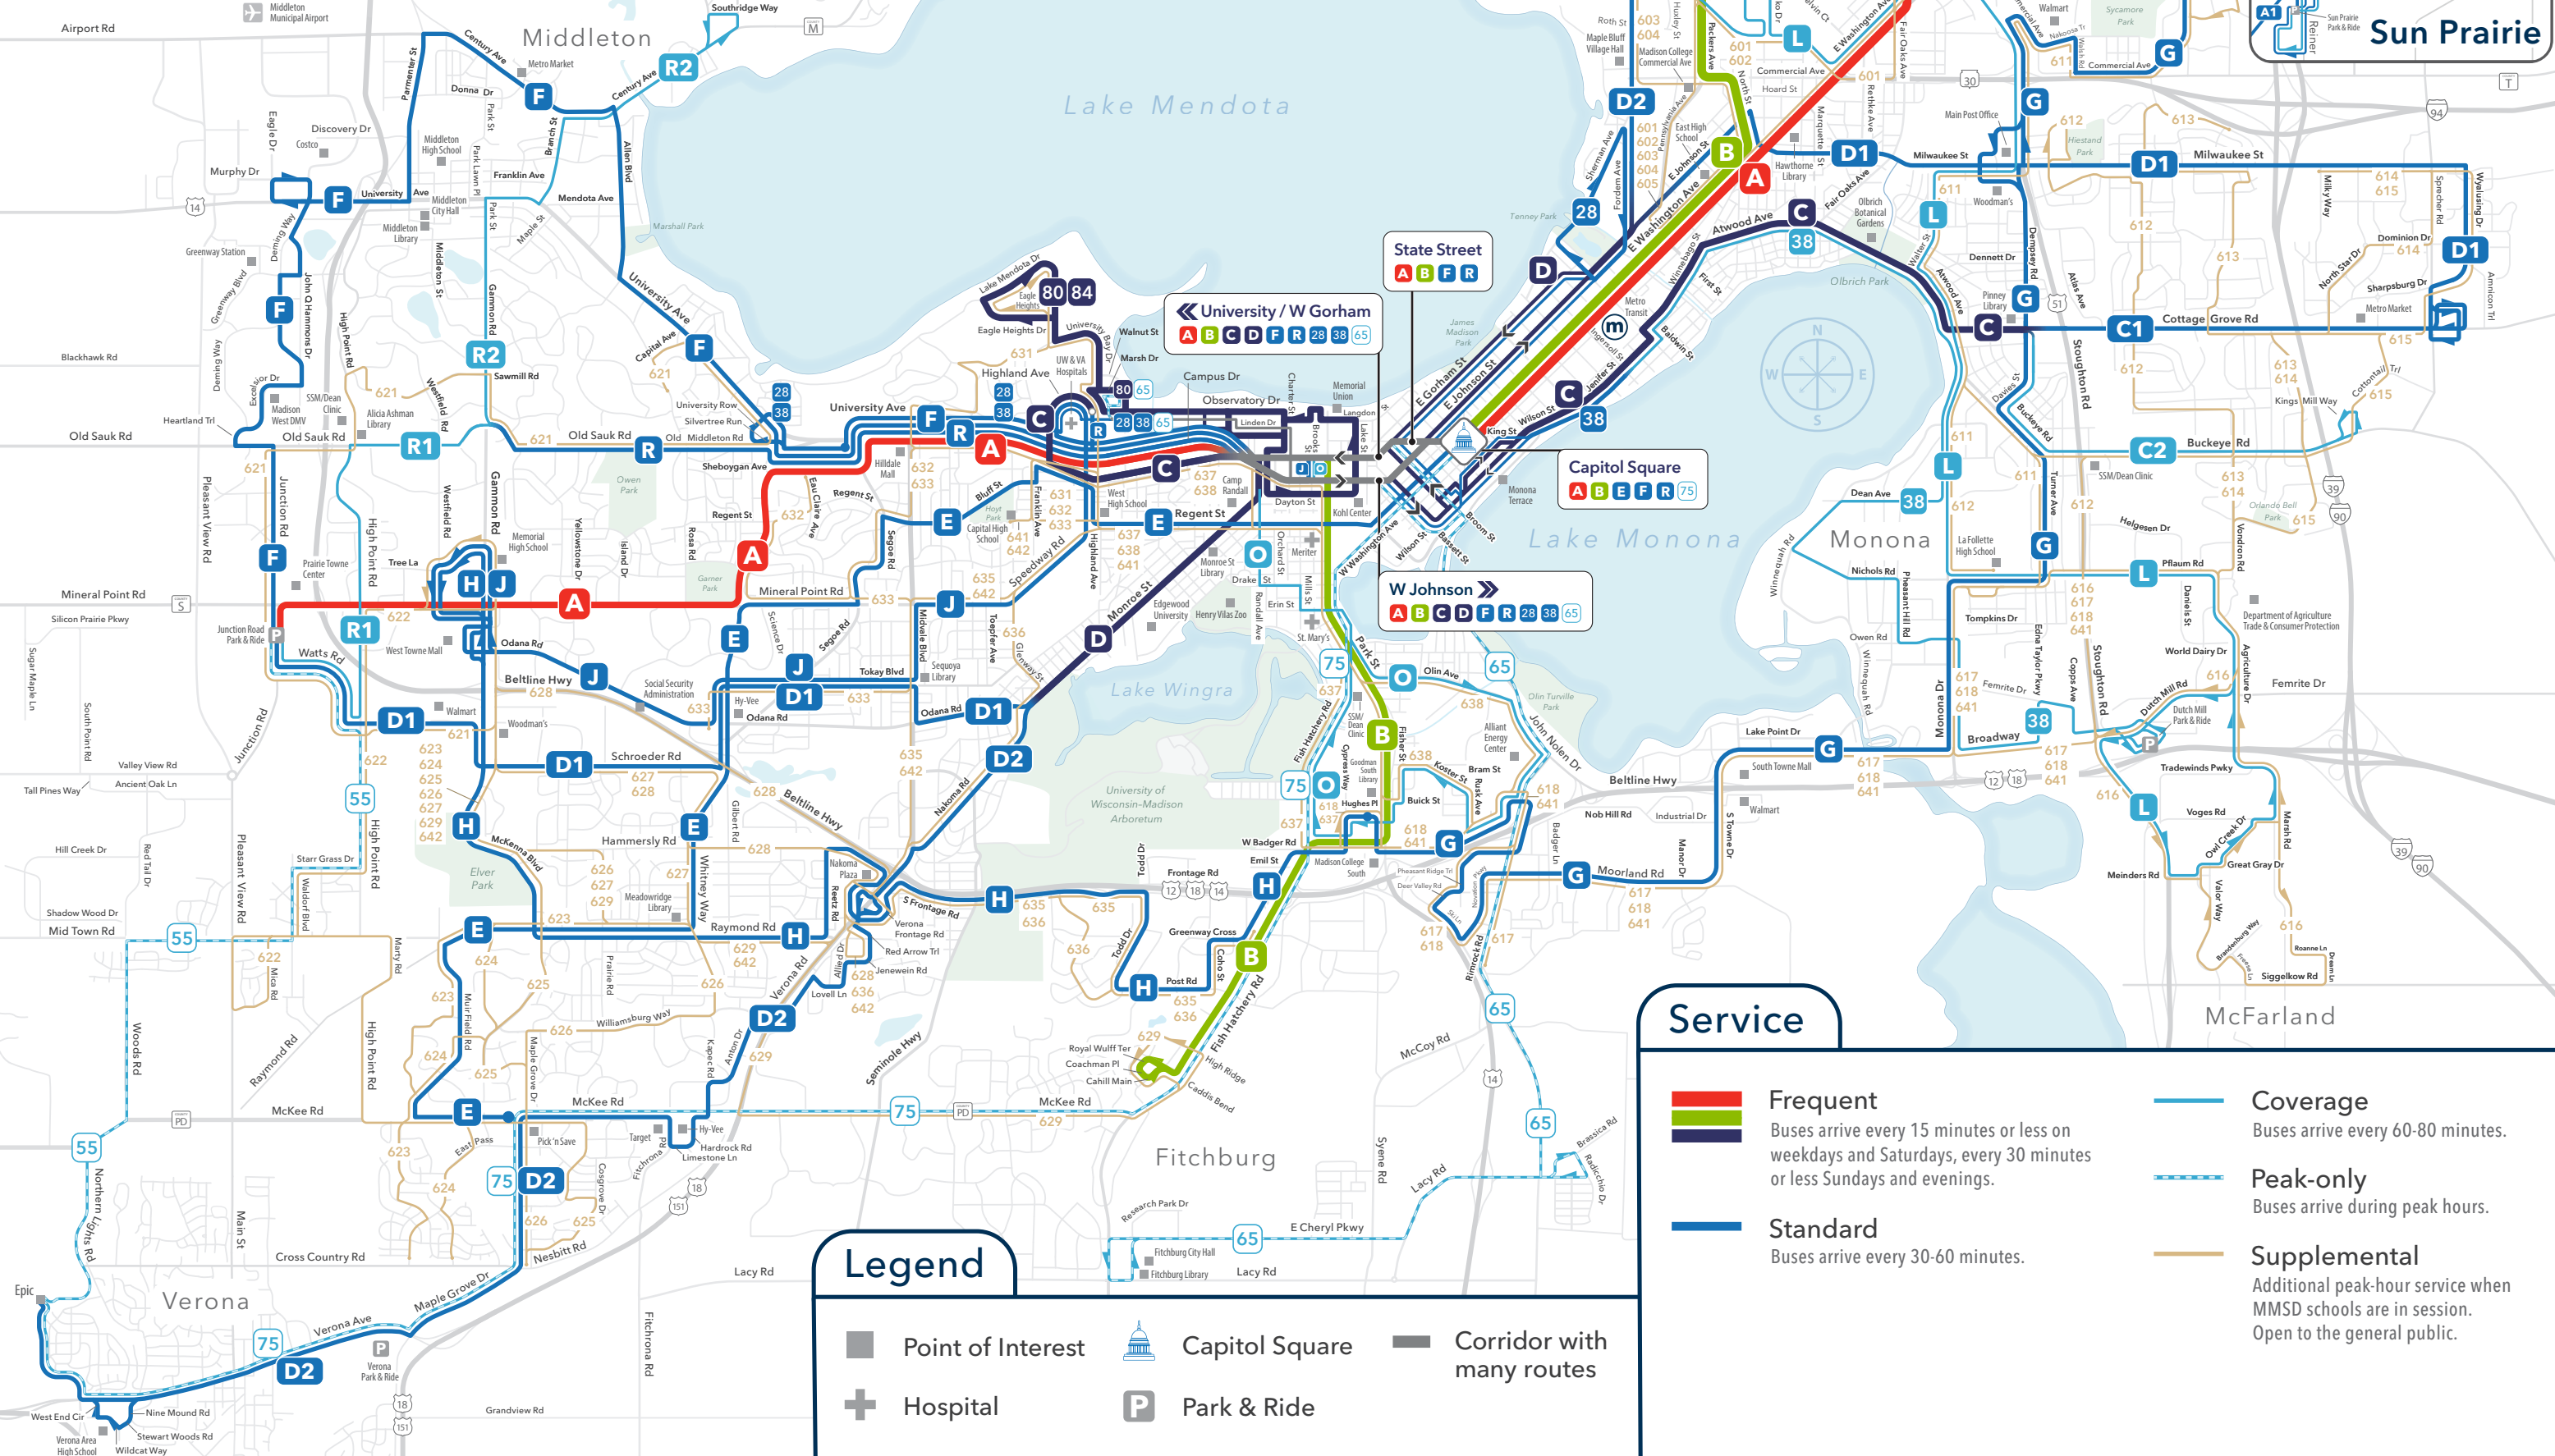

System Map

May 2026

Legend

	Point of Interest		Capitol Square		Corridor with many routes
	Hospital		Park & Ride		

Service

- Frequent**
Buses arrive every 15 minutes or less on weekdays and Saturdays, every 30 minutes or less Sundays and evenings.
- Standard**
Buses arrive every 30-60 minutes.
- Peak-only**
Buses arrive during peak hours.
- Supplemental**
Additional peak-hour service when MMSD schools are in session. Open to the general public.
- Coverage**
Buses arrive every 60-80 minutes.