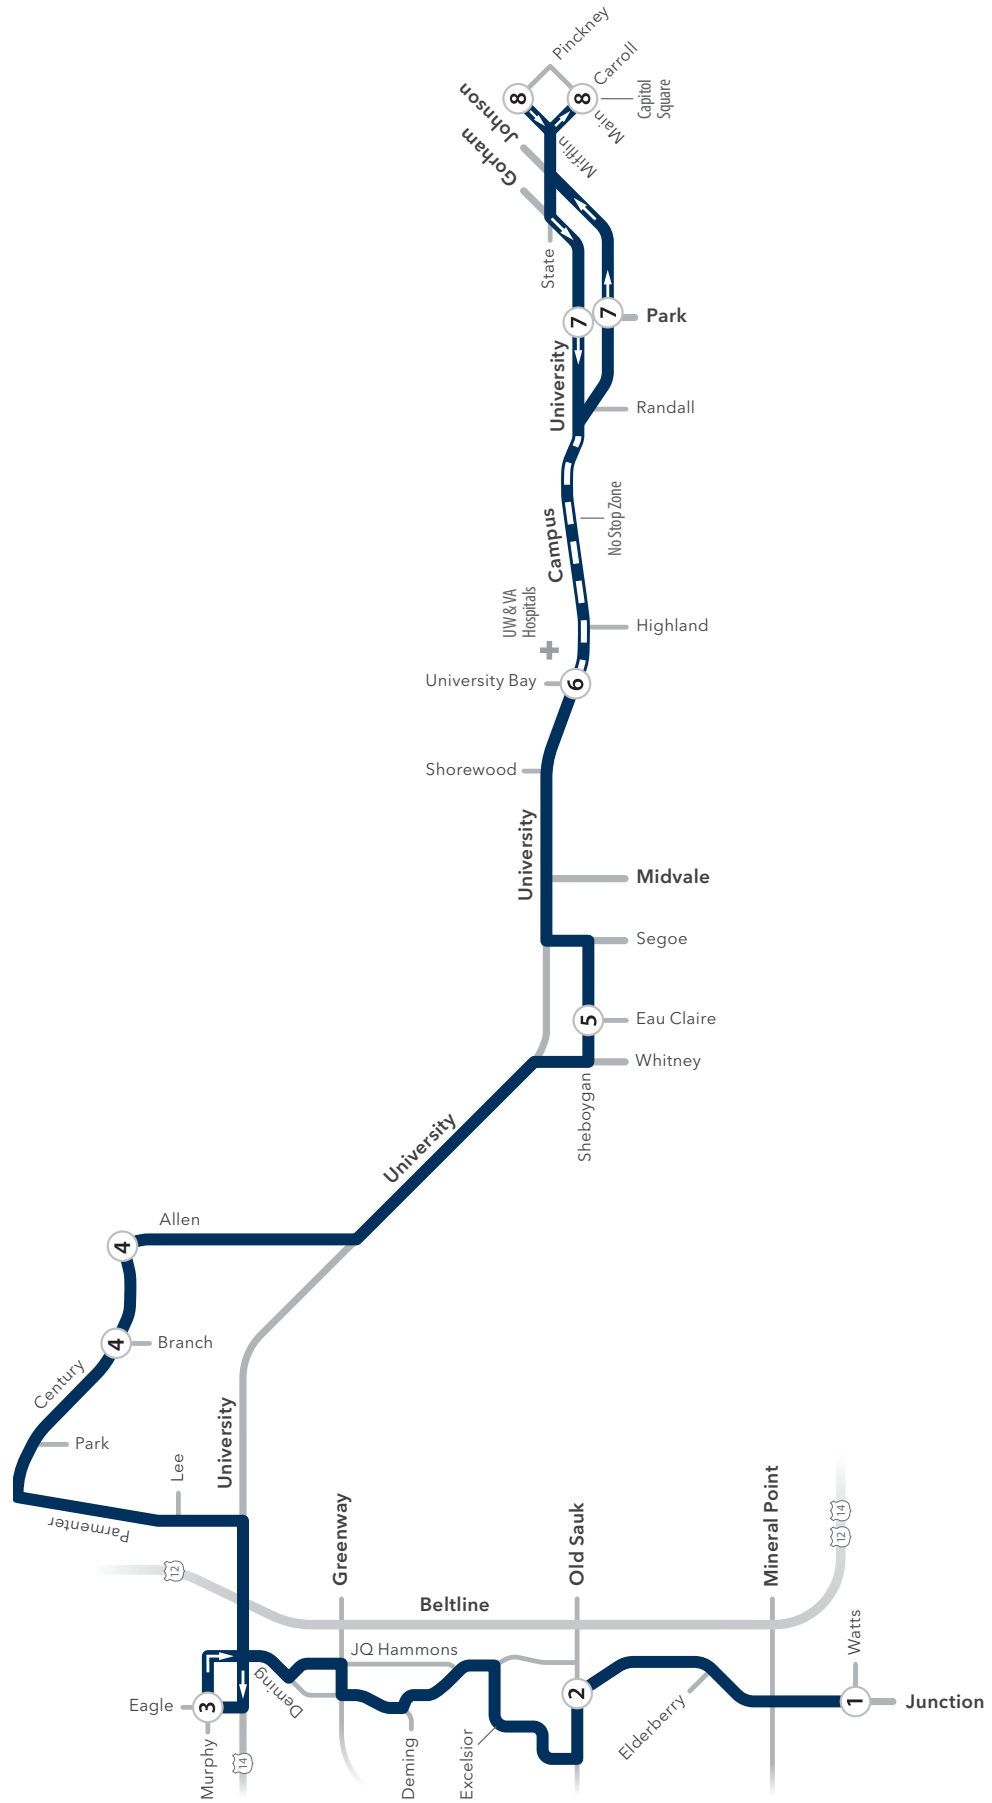

ROUTE F

ROUTE F

Weekday Eastbound

Junction // Capitol Square

From Route	Junction & Watts	Junction & Old Sauk	Murphy & Eagle	Century & Branch	Sheboygan & Eau Claire	University & University Bay	Johnson & Park	Main & Carroll	To Route
	1	2	3	4	5	6	7	8	
GA	5:36	5:40	5:49	5:59	6:10	6:18	6:25	6:33	R
A	6:03	6:07	6:16	6:26	6:39	6:48	6:55	7:03	R
GA	6:28	6:32	6:41	6:53	7:06	7:18	7:25	7:35	R
F	6:55	6:59	7:08	7:20	7:36	7:48	7:55	8:05	R
D	7:29	7:33	7:42	7:52	8:06	8:18	8:25	8:35	R
F	7:59	8:03	8:12	8:22	8:36	8:48	8:55	9:05	R
F	-	-	-	-	9:06	9:15	9:22	9:31	GA
F	8:34	8:38	8:47	8:57	9:09	9:18	9:25	9:34	R
F	9:04	9:08	9:17	9:27	9:39	9:48	9:55	10:04	R
F	9:34	9:38	9:47	9:57	10:09	10:18	10:25	10:34	R
F	10:07	10:11	10:20	10:30	10:40	10:48	10:55	11:04	R
F	10:37	10:41	10:50	11:00	11:10	11:18	11:25	11:34	R
F	11:07	11:11	11:20	11:30	11:40	11:48	11:55	12:04	R
F	11:37	11:41	11:50	12:00	12:10	12:18	12:25	12:34	R
F	12:07	12:11	12:20	12:30	12:40	12:48	12:55	1:04	R
F	12:37	12:41	12:50	1:00	1:10	1:18	1:25	1:34	R
F	1:07	1:11	1:20	1:30	1:40	1:48	1:55	2:04	R
F	1:37	1:41	1:50	2:00	2:10	2:18	2:25	2:34	F
F	2:06	2:10	2:19	2:29	2:39	2:48	2:56	3:06	F
F	2:35	2:39	2:49	2:59	3:09	3:18	3:26	3:36	F
F	3:05	3:09	3:19	3:29	3:39	3:48	3:56	4:06	F
F	3:35	3:39	3:49	3:59	4:09	4:18	4:26	4:37	F
F	4:08	4:12	4:23	4:33	4:43	4:52	5:00	5:10	F
F	4:42	4:46	4:57	5:07	5:17	5:26	5:34	5:44	F
F	5:12	5:16	5:25	5:35	5:45	5:54	6:01	6:10	F
F	5:39	5:43	5:52	6:02	6:11	6:19	6:26	6:35	F
D	6:09	6:13	6:22	6:32	6:41	6:49	6:56	7:05	R
F	6:39	6:43	6:52	7:02	7:11	7:19	7:26	7:35	GA
F	7:09	7:13	7:22	7:32	7:41	7:49	7:56	8:05	GA
D	7:19	7:23	7:31	7:40	7:51	-	-	-	F
F	7:49	7:53	8:01	8:10	8:21	-	-	-	F
F	8:19	8:23	8:31	8:40	8:51	-	-	-	F
F	8:49	8:53	9:01	9:10	9:21	-	-	-	F
F	9:19	9:23	9:31	9:40	9:51	-	-	-	F
F	9:49	9:53	10:01	10:10	10:21	-	-	-	F
F	10:19	10:23	10:31	10:40	10:51	-	-	-	F
F	10:49	10:53	11:01	11:10	11:21	-	-	-	F