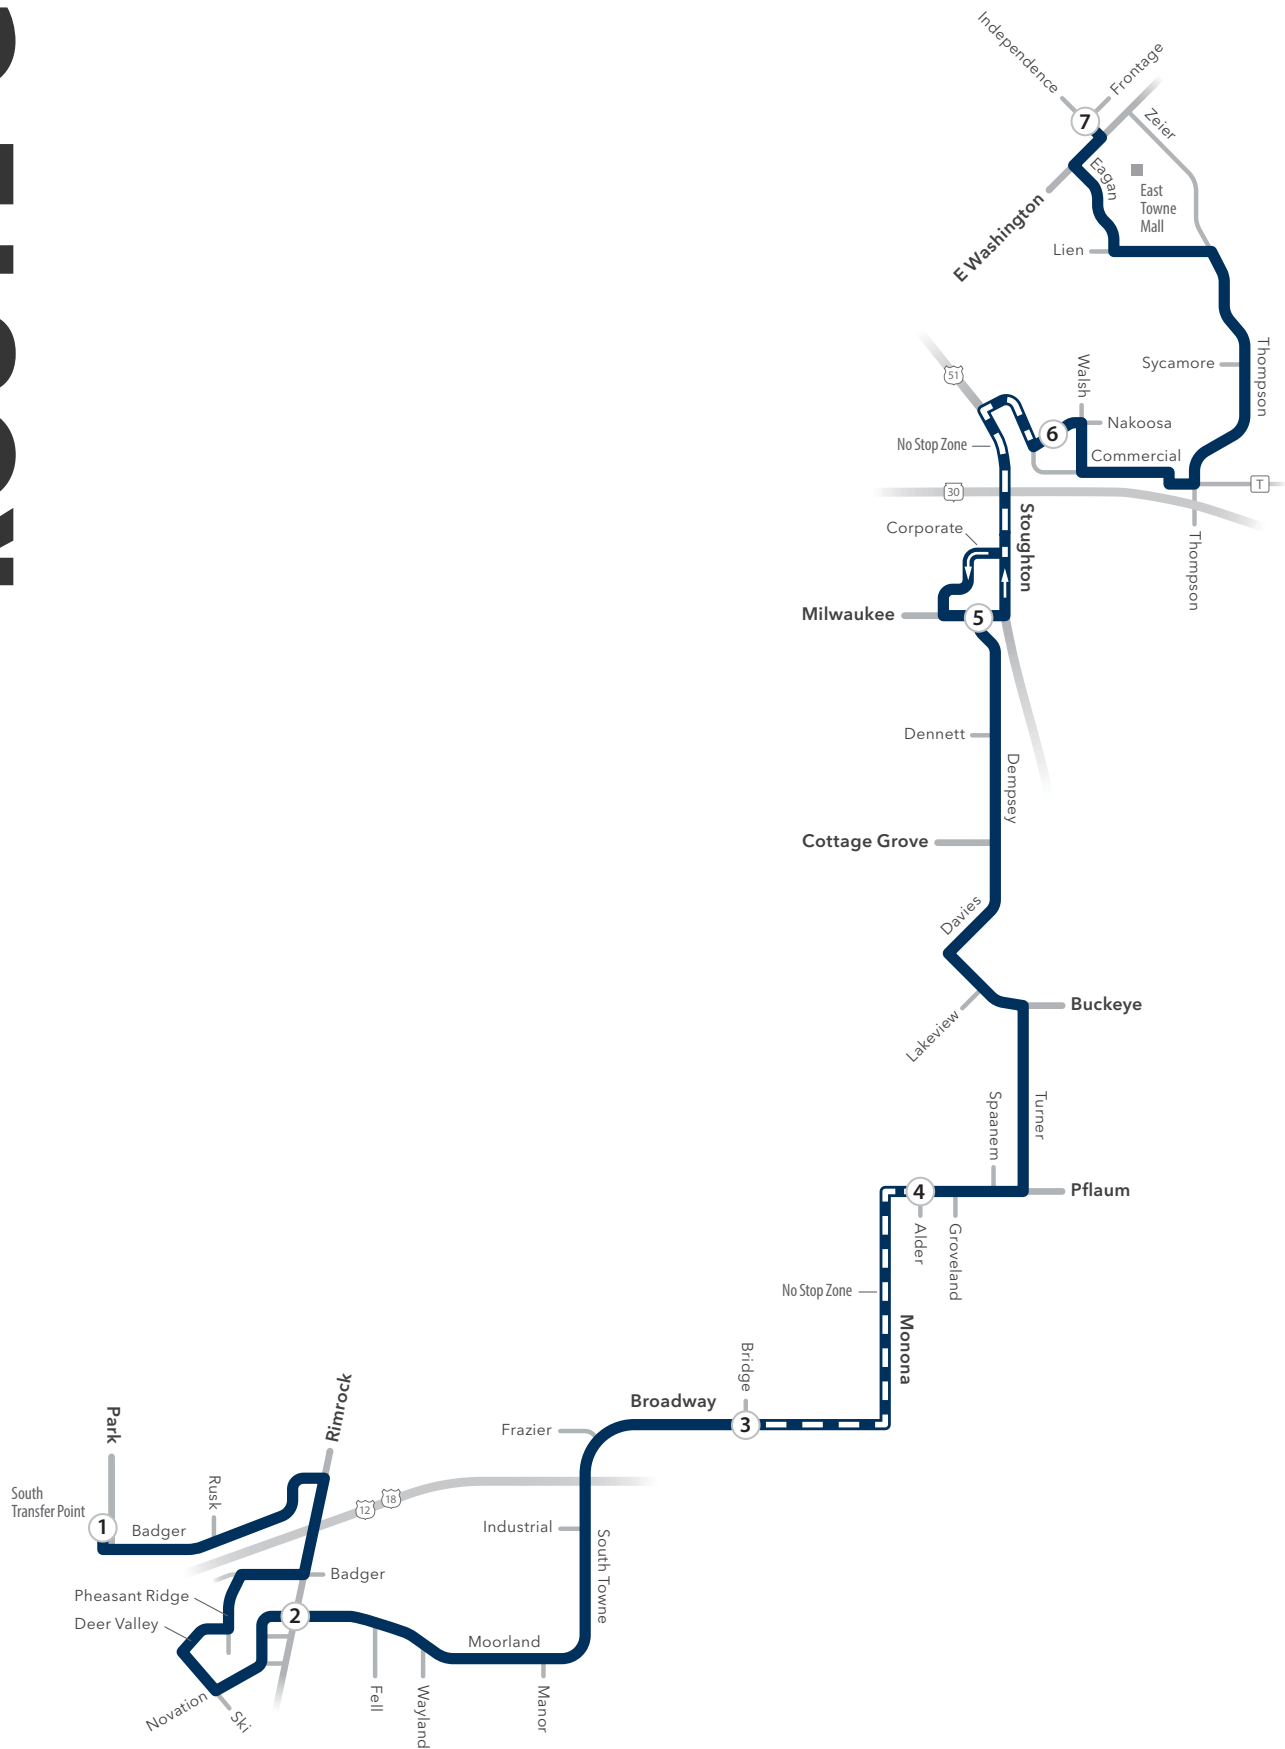

# ROUTE G

Weekday Eastbound

South Transfer Point // Independence

From Route	South Transfer Point	Moorland & Rimrock	Broadway & Bridge	Pflaum & Alder	Dempsey & Milwaukee	Nakoosa & Walmart	Independence & East Washington	To Route
	1	2	3	4	5	6	7	
GA	-	-	-	5:32	5:44	5:49	6:03	P
GA	5:40	5:48	5:56	6:02	6:14	6:19	6:33	P
H	6:10	6:18	6:27	6:33	6:45	6:50	7:04	P
H	6:35	6:43	6:52	6:58	7:10	7:15	7:29	P
G	7:05	7:15	7:24	7:30	7:43	7:48	8:02	P
H	7:35	7:45	7:54	8:00	8:12	8:17	8:31	P
H	8:05	8:13	8:22	8:28	8:40	8:45	8:59	P
H	8:35	8:43	8:52	8:58	9:10	9:15	9:29	P
H	9:05	9:13	9:22	9:28	9:40	9:45	9:59	P
H	9:35	9:43	9:52	9:58	10:10	10:15	10:29	P
H	10:05	10:13	10:22	10:28	10:40	10:45	10:59	P
H	10:35	10:43	10:52	10:58	11:10	11:15	11:29	P
H	11:05	11:13	11:22	11:28	11:40	11:45	11:59	P
H	11:35	11:43	11:52	11:58	12:10	12:15	12:29	P
H	12:05	12:13	12:22	12:28	12:40	12:45	12:59	P
H	12:35	12:43	12:52	12:58	1:10	1:15	1:29	P
H	1:05	1:13	1:22	1:28	1:40	1:45	1:59	P
H	1:35	1:43	1:52	1:58	2:10	2:15	2:29	P
H	2:05	2:13	2:22	2:28	2:40	2:46	3:00	P
H	2:35	2:45	2:54	3:00	3:12	3:18	3:32	P
H	3:05	3:15	3:24	3:30	3:42	3:48	4:02	P
H	3:35	3:45	3:54	4:00	4:12	4:18	4:32	P
H	4:05	4:15	4:24	4:30	4:42	4:48	5:02	P
H	4:35	4:45	4:54	5:00	5:12	5:17	5:31	P
H	5:05	5:15	5:24	5:30	5:42	5:47	6:01	P
H	5:35	5:45	5:54	6:00	6:12	6:17	6:31	P
H	6:05	6:13	6:22	6:28	6:40	6:45	6:59	P
H	6:35	6:43	6:52	6:58	7:10	7:15	7:29	P
G	7:05	7:13	7:21	7:27	7:39	7:44	7:58	P
H	7:40	7:48	7:56	8:02	8:14	8:19	8:33	P
G	8:10	8:18	8:26	8:32	8:44	8:49	9:03	P
H	8:40	8:48	8:56	9:02	9:14	9:19	9:33	P
H	9:10	9:18	9:26	9:31	9:43	9:48	10:02	P
G	9:40	9:48	9:56	10:01	10:13	10:18	10:32	P
H	10:10	10:18	10:26	10:31	10:43	10:48	11:02	P
H	10:40	10:48	10:56	11:01	11:13	11:18	11:32	P
H	11:10	11:18	11:26	11:31	11:43	-	-	GA

\*Dark shaded trip operates on Saturday morning *ONLY*