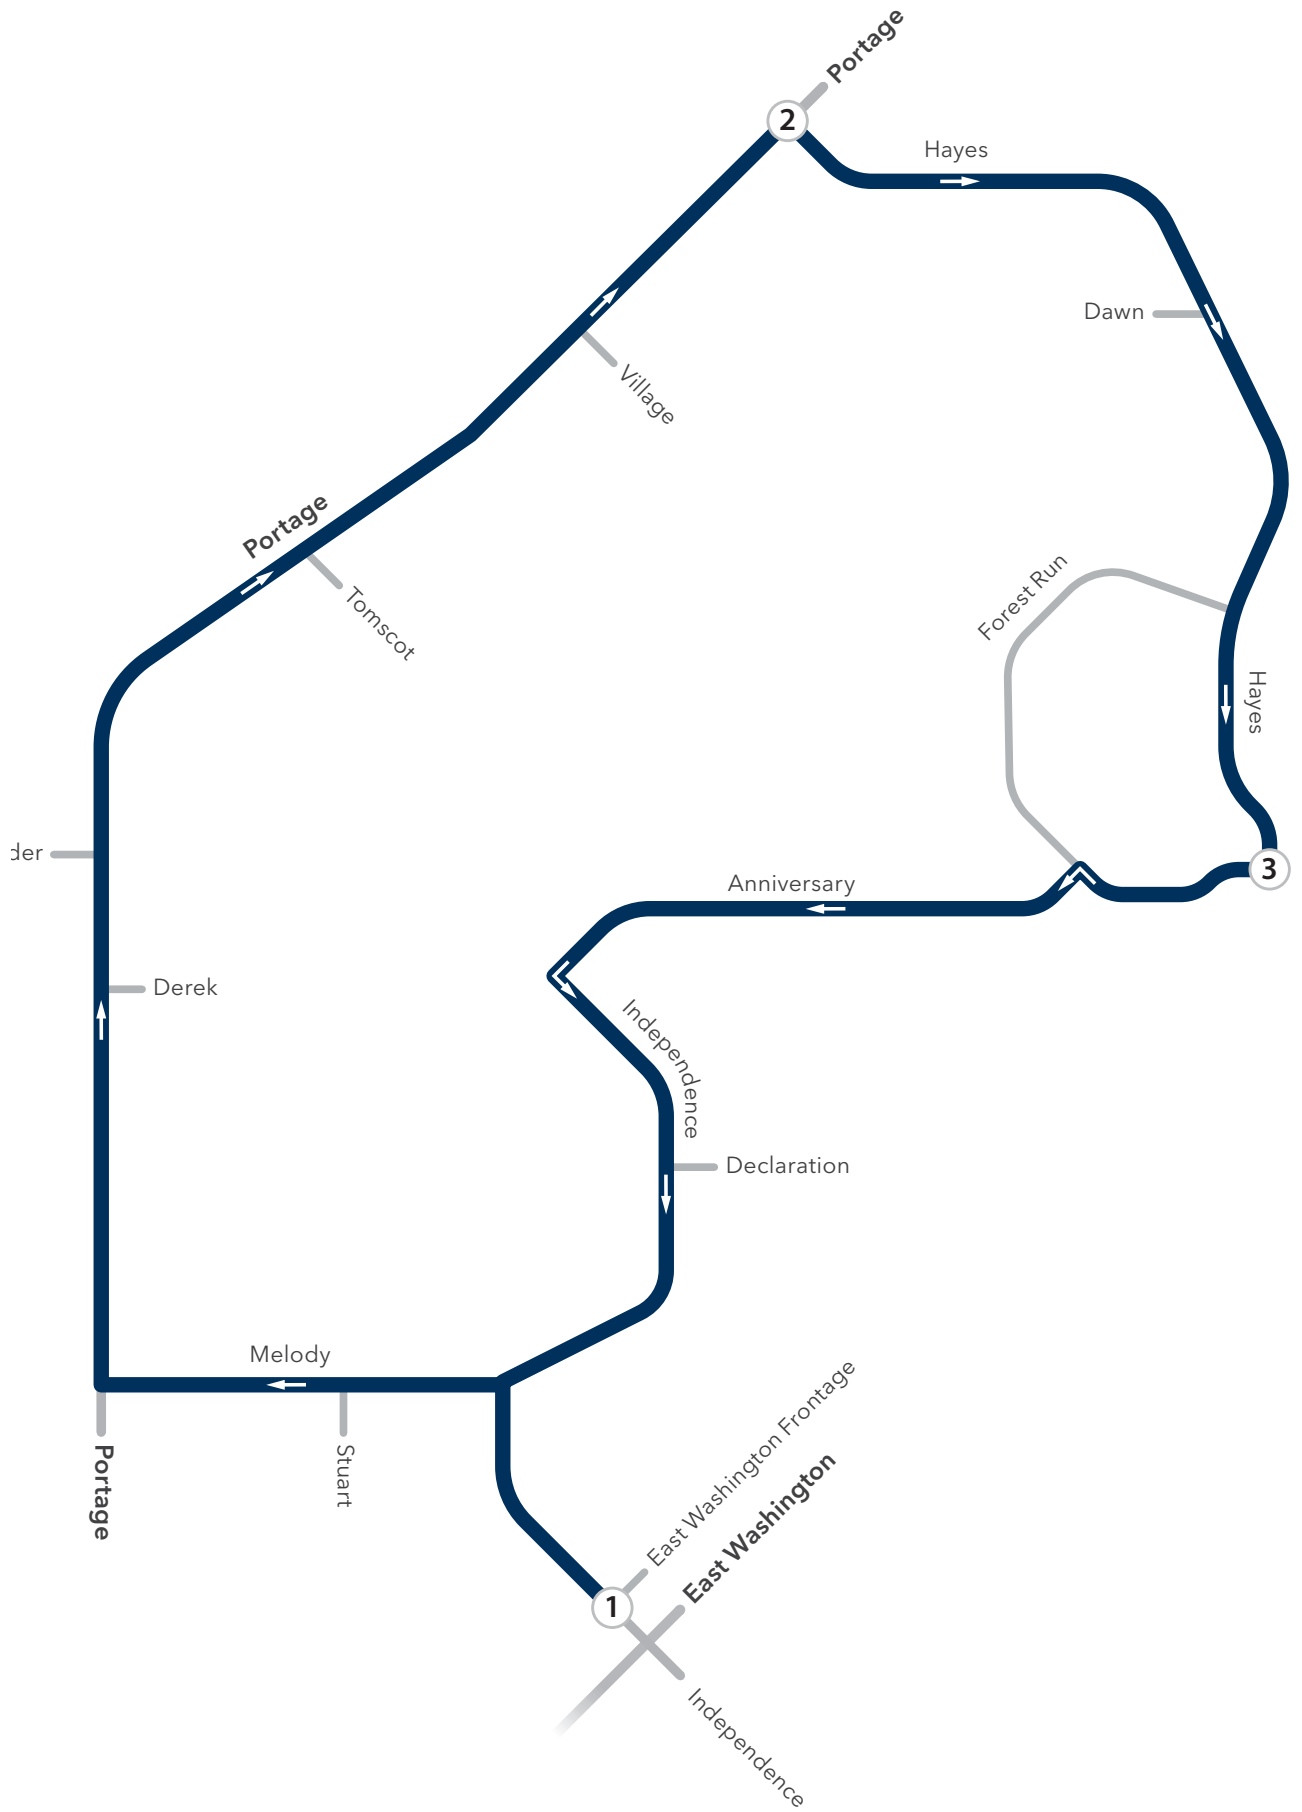

ROUTE P

ROUTE P

Weekday Loop

From Route	Independence & East Washington	Hayes & Portage	Anniversary & Hayes	Independence & East Washington	Becomes Route
	①	②	③	①	
GA	5:15	5:19	5:21	5:26	G
GA	5:45	5:49	5:51	5:56	G
G	6:08	6:12	6:14	6:19	G
G	Runs Every 30 Minutes Between 6:08am & 11:38pm				G
G	11:38	11:42	11:44	11:49	GA

ROUTE P

Weekend Loop

From Route	Independence & East Washington	Hayes & Portage	Anniversary & Hayes	Independence & East Washington	Becomes Route
	①	②	③	①	
GA	5:38	5:42	5:44	5:49	G
G	Runs Every 30 Minutes Between 5:38am & 10:38pm				G
G	10:38	10:42	10:44	10:49	G
G	11:03	11:07	11:09	11:14	GA