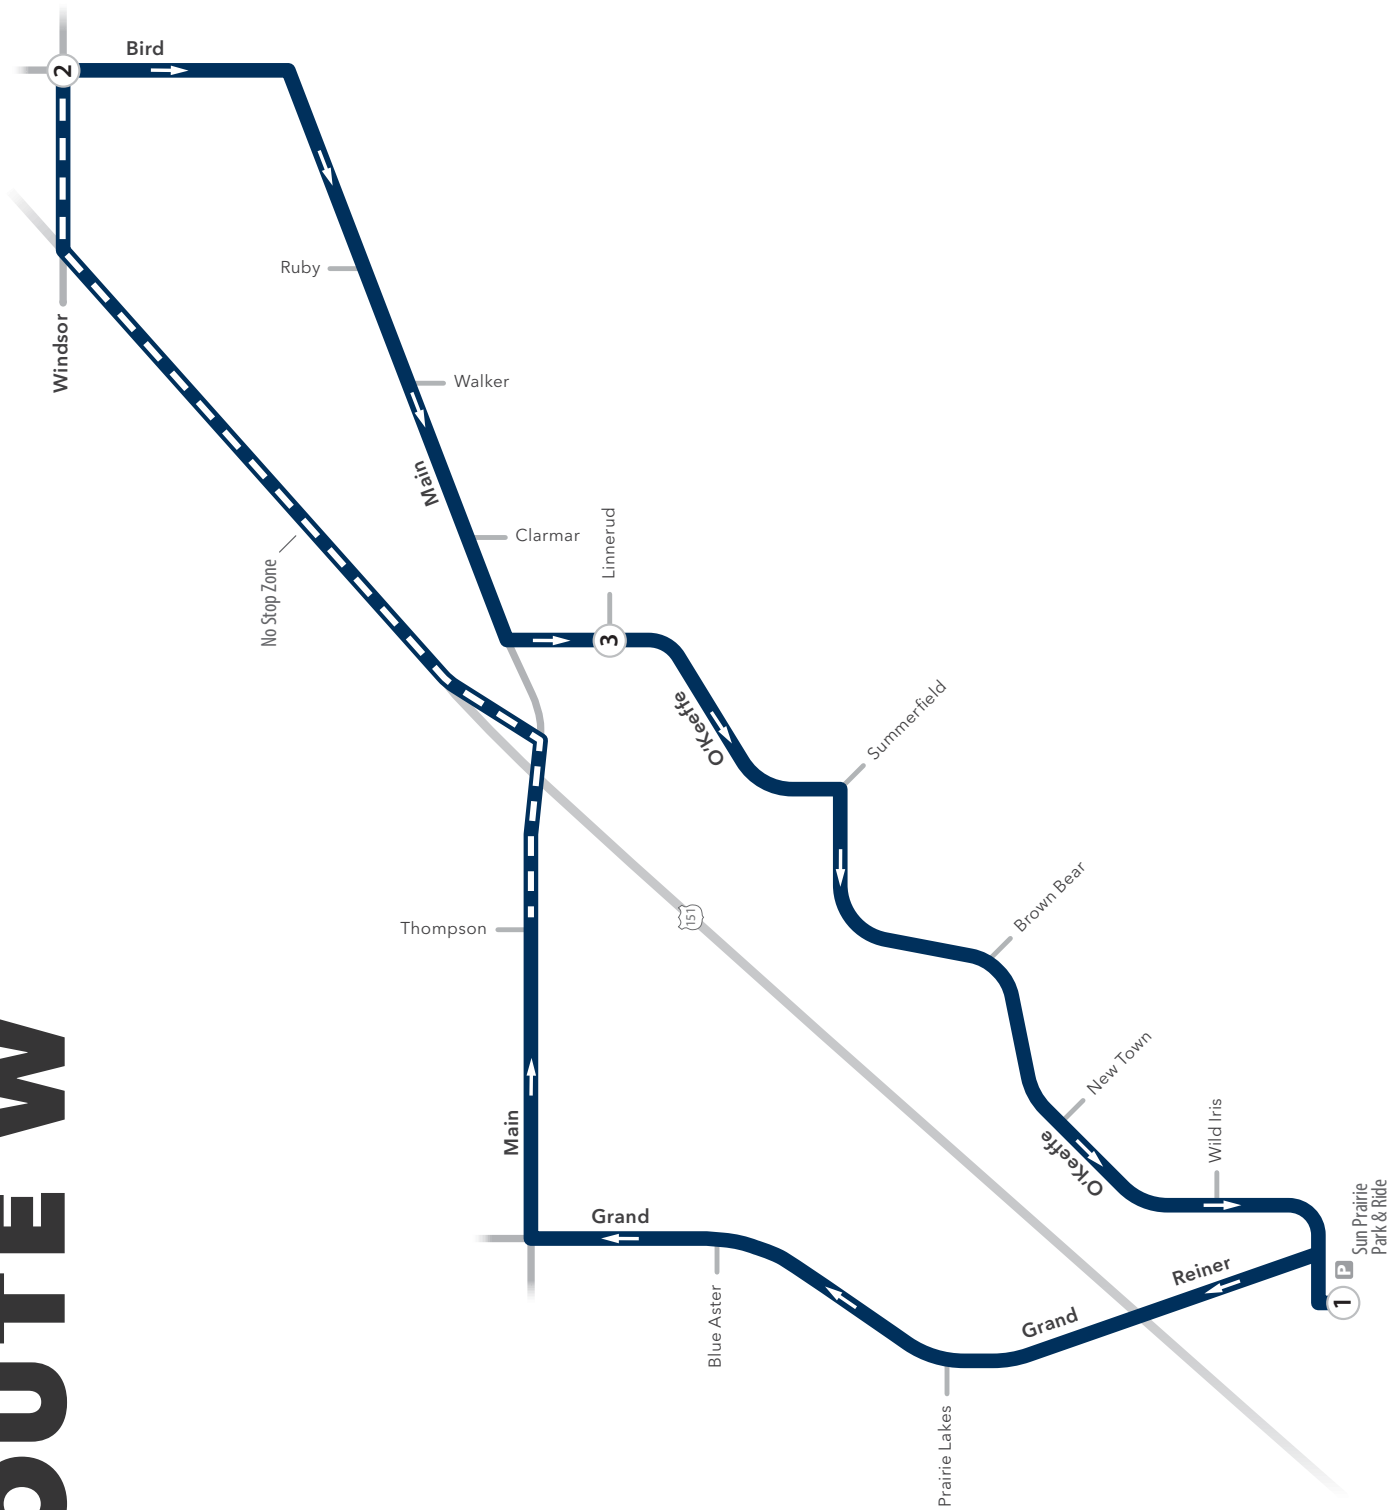

ROUTE W

ROUTE W

Weekday Loop

From Route	Sun Prairie Park & Ride	Bird & Windsor	O'Keefe & Linnerud	Sun Prairie Park & Ride	Becomes Route
	①	②	③	①	
GA	6:20	6:29	6:35	6:44	A
A	Runs Every 30 Minutes Between 6:20am & 6:50pm				A
A	6:50	6:59	7:05	7:14	GA