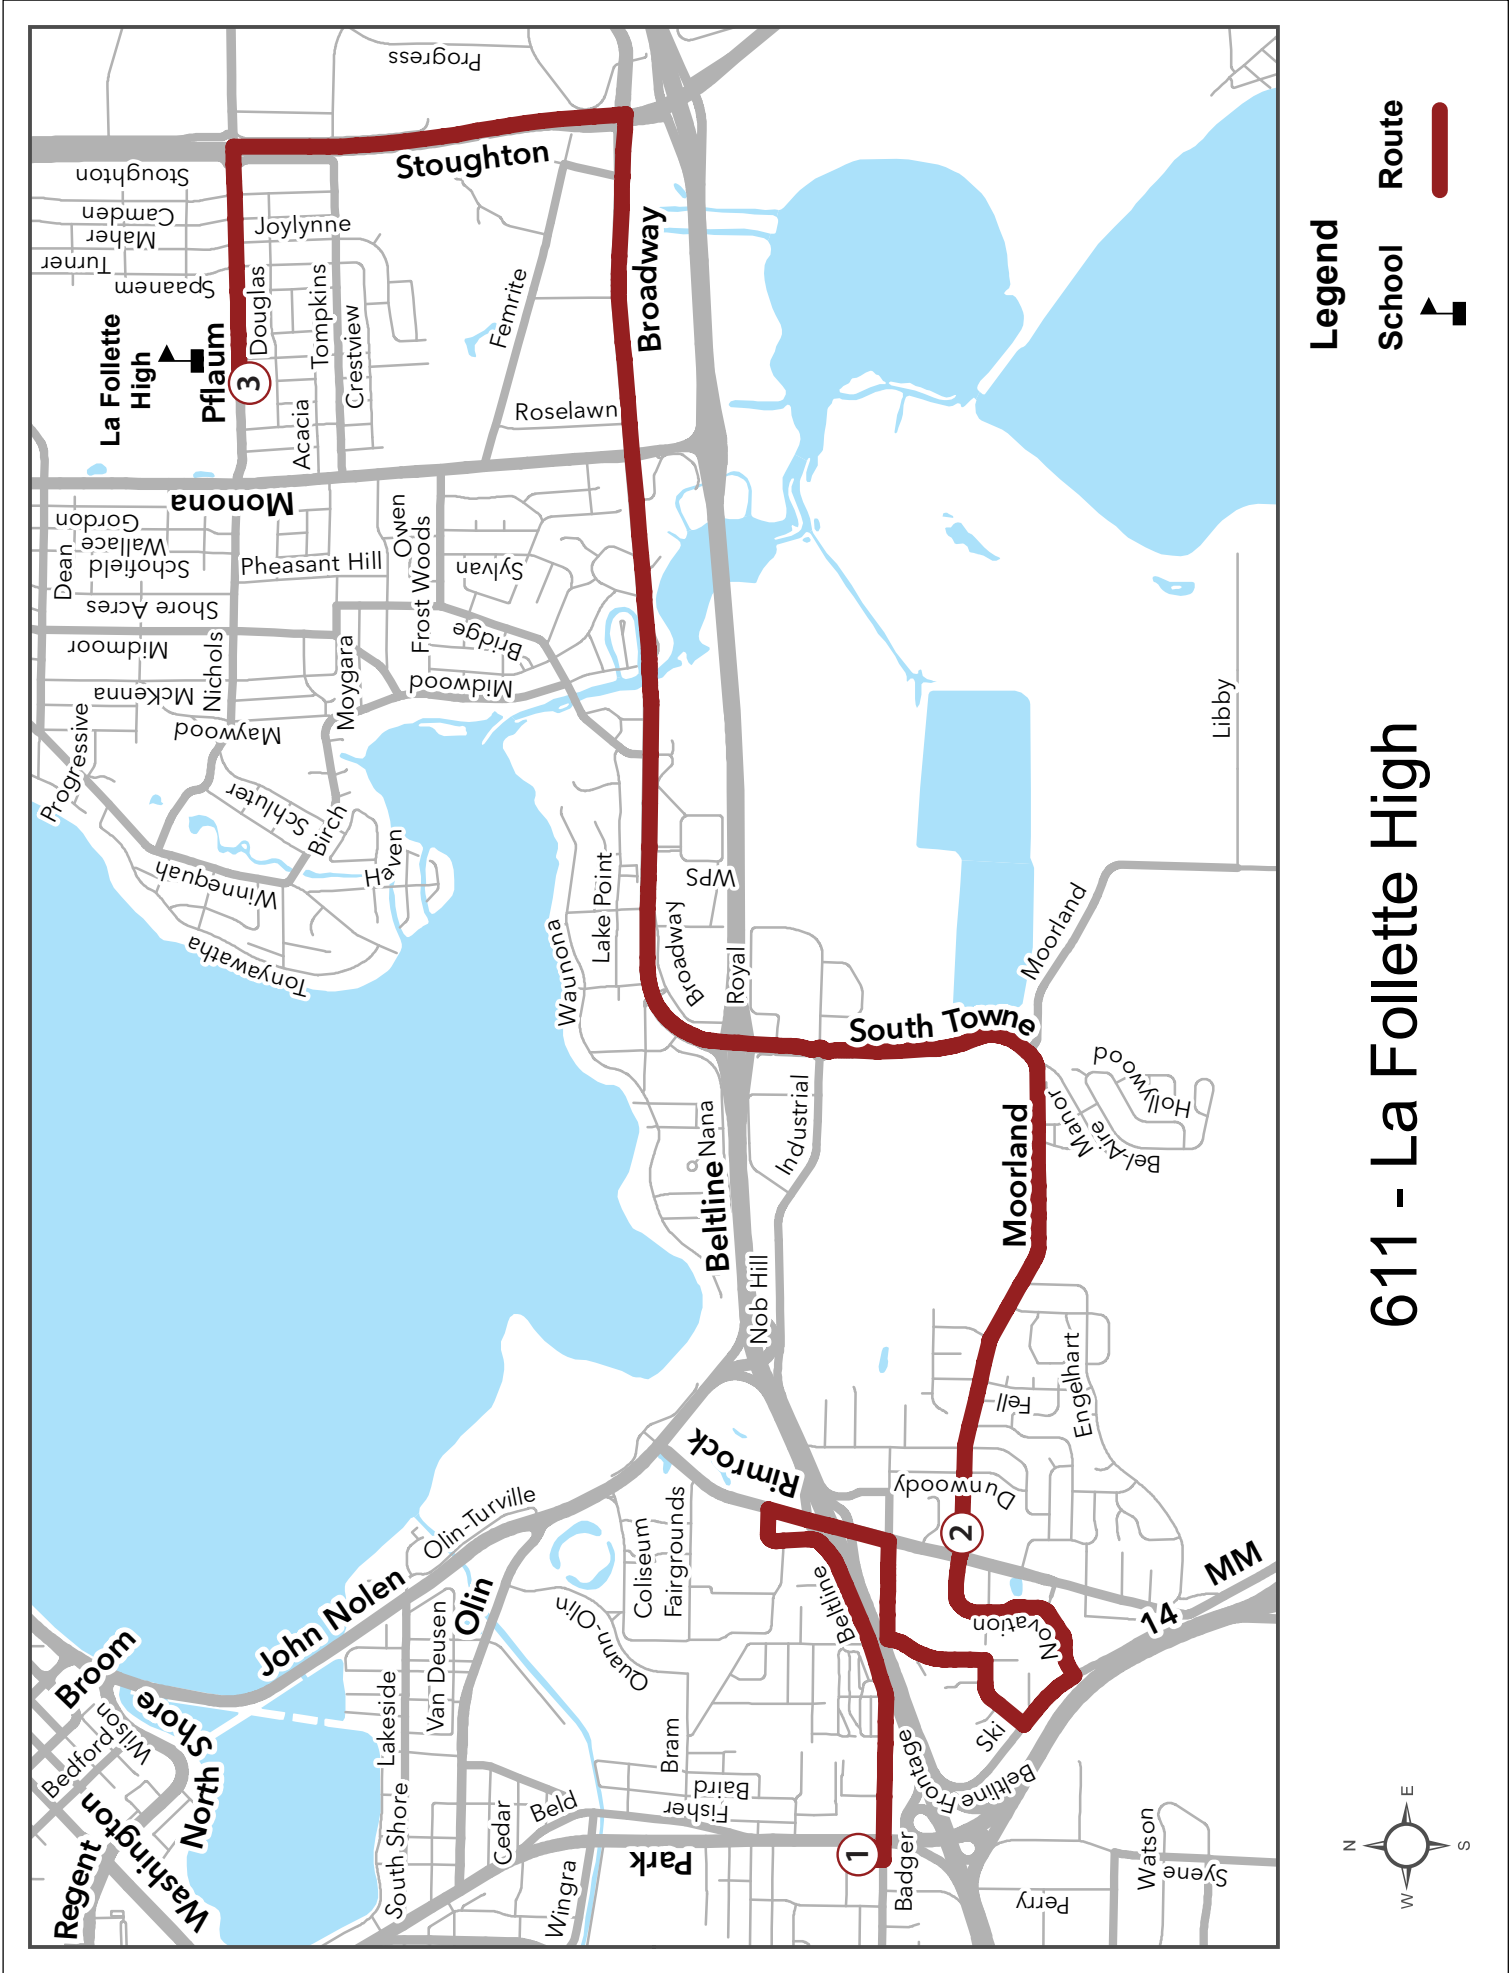

① **7:27 AM** From : SOUTH TRANSFER
To : 611 LAFOLLETTE
Left W BADGER RD COLONIAL HEIGHTS , OVERPASS , N
RUSK

To W BELTLINE FRONTAGE RD
Right RIMROCK RD E RUSK
Right E BADGER RD RIMROCK
Left PHEASANT RIDGE
TRL QUAIL RUN , DEER VALLEY
Right DEER VALLEY RD SKI
Left SKI LN
Left NOVATION PKWY SKI , 89 DEGREE

② **7:39 AM** TO MOORLAND RD RIMROCK , BADGER , FELL , WAYLAND ,
MANOR
To SOUTH TOWNE DR INDUSTRIAL , ROYAL
Right/TO W BROADWAY FRAZIER , HOBOKEN , W P S , BRIDGE
Left S STOUGHTON RD
Left PFLAUM RD

③ **7:57 AM** ARRIVE PFLAUM @ LAFOLLETTE HIGH

611 - La Follette High

Legend

- School
- Route