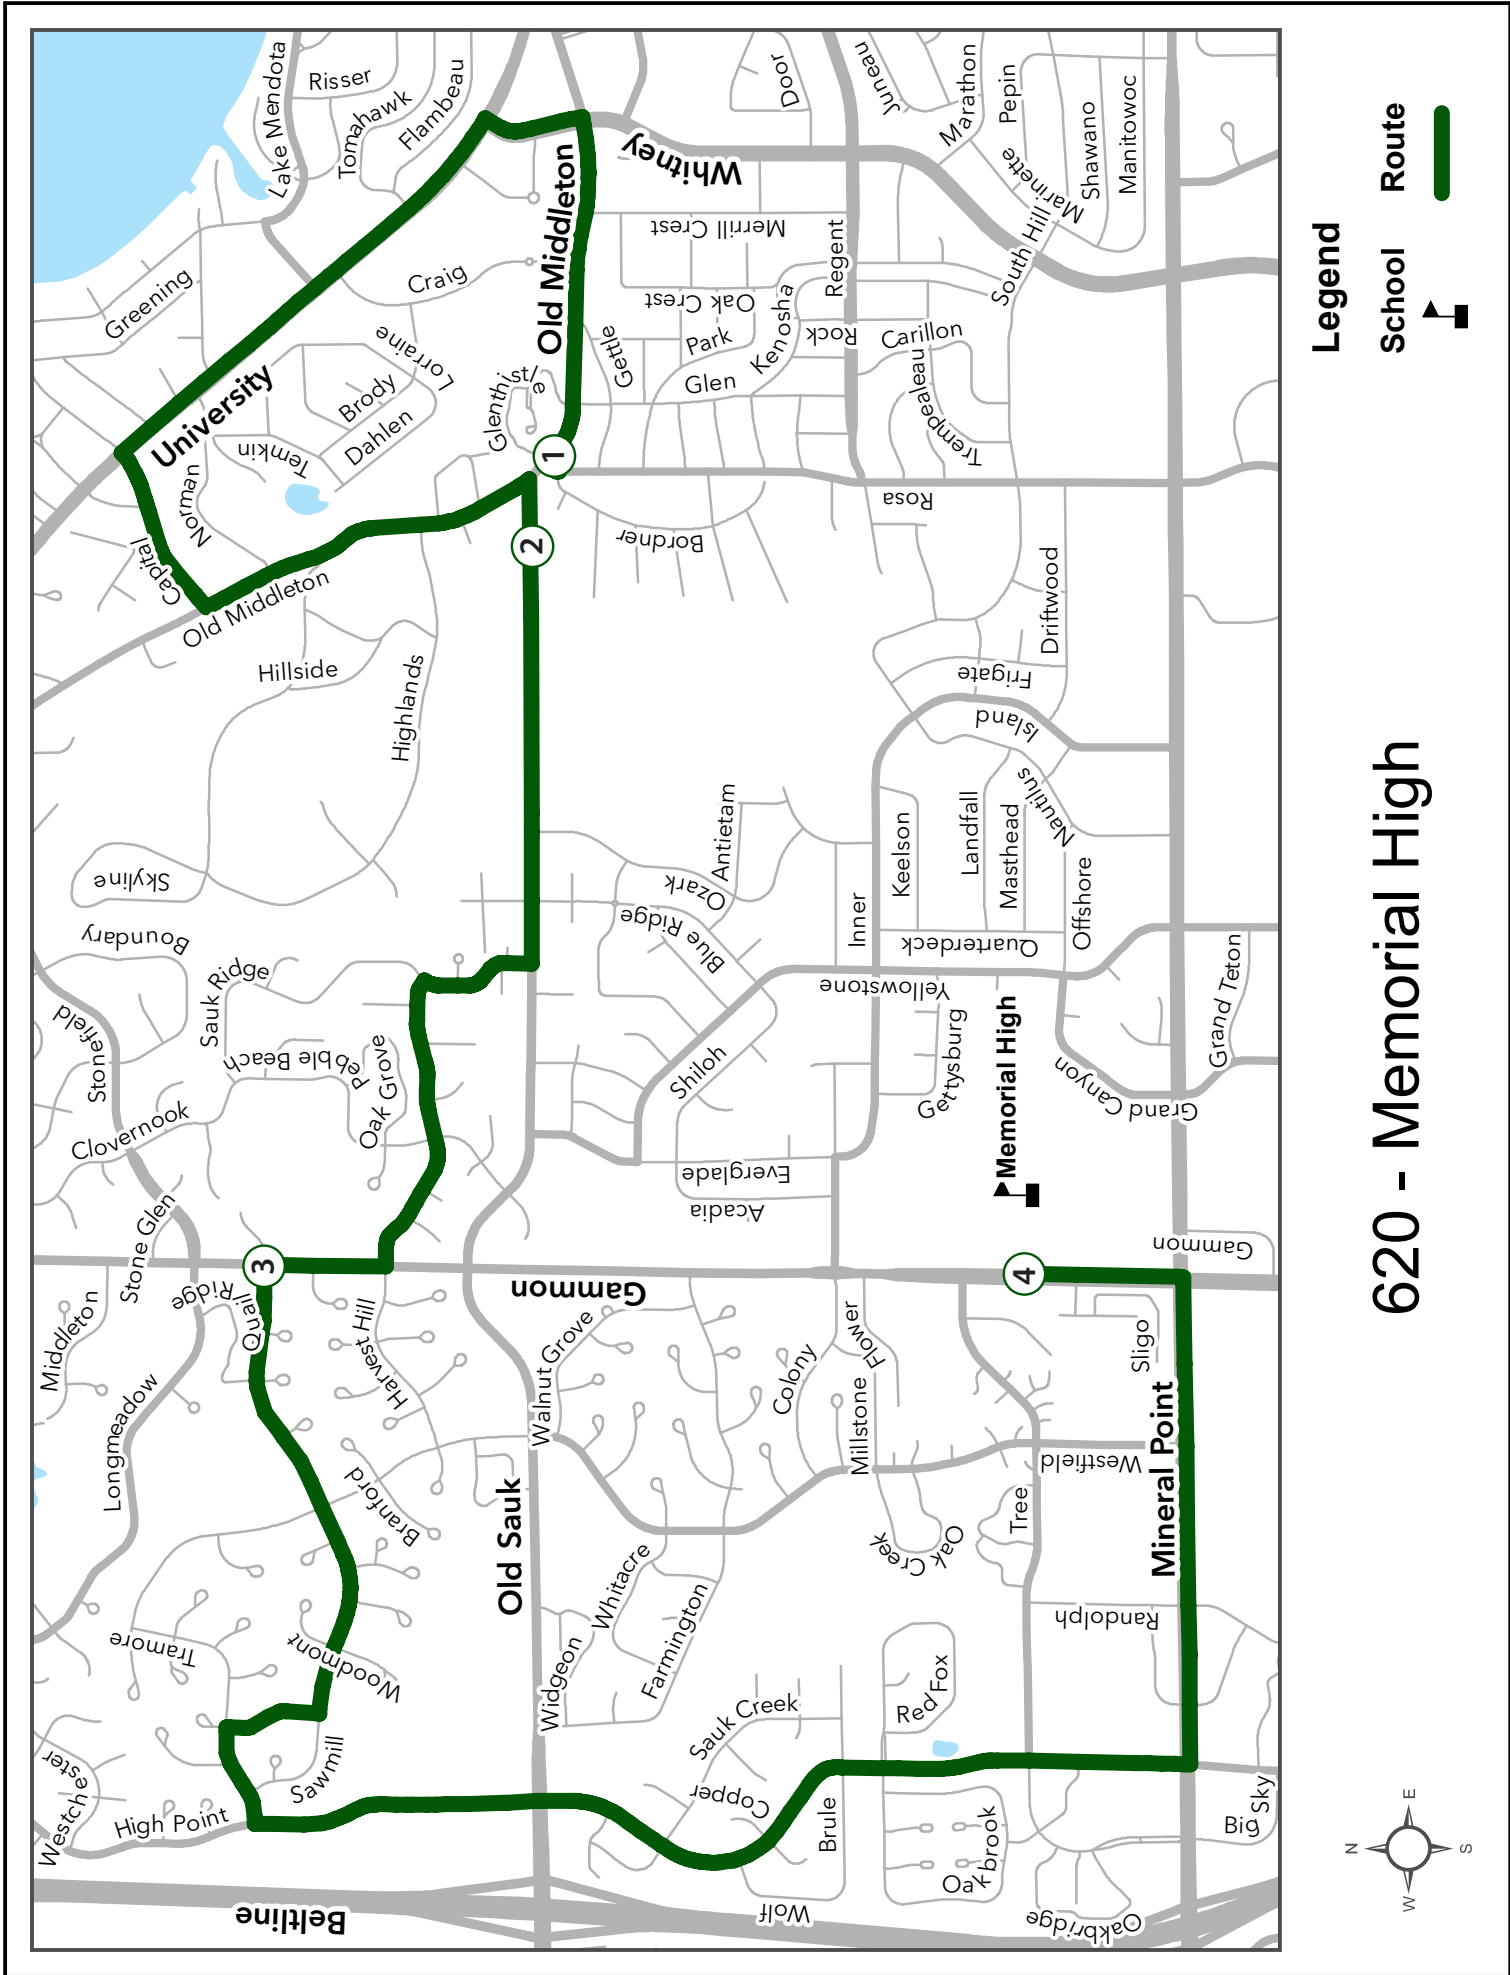

- ① **7:30 AM FROM : OLD MIDDLETON & N ROSA RD**
To : 620 MEMORIAL
 Right OLD MIDDLETON RD *GETTLE , N WHITNEY*
 Left N WHITNEY WAY
 Left UNIVERSITY AVE *N WHITNEY , FLAMBEAU , SPRING HARBOR , NORMAN*
 Left CAPITAL AVE *UNIVERSITY [S], OLD MIDDLETON [S]*
 Left OLD MIDDLETON RD *N HIGHLANDS [S], S HIGHLANDS [S]*
- ② **7:40 AM** Right OLD SAUK RD *CRESTWOOD SCHOOL , OZARK*
 Right SAUK RIDGE TRL *OLD SAUK [S]*
 Left HARVEST HILL RD *SAUK RIDGE [S], PEBBLE BEACH [S]*
 Right N GAMMON RD
N GAMMON [S], N WESTFIELD [S], WOODMONT [S]
- ③ **7:45 AM** Left SAWMILL RD
 Right DARIEN DR *TRAMORE [S]*
 Left TRAMORE TRL
 Left N HIGH POINT RD *TRAMORE [S], CROSSWALK [S], OLD SAUK , SAUK CREEK , BRULE*
 Left MINERAL POINT RD
 Left S GAMMON RD
- ④ **8:00 AM** ARRIVE S GAMMON @ MEMORIAL HIGH

Legend

School 

Route 

620 - Memorial High