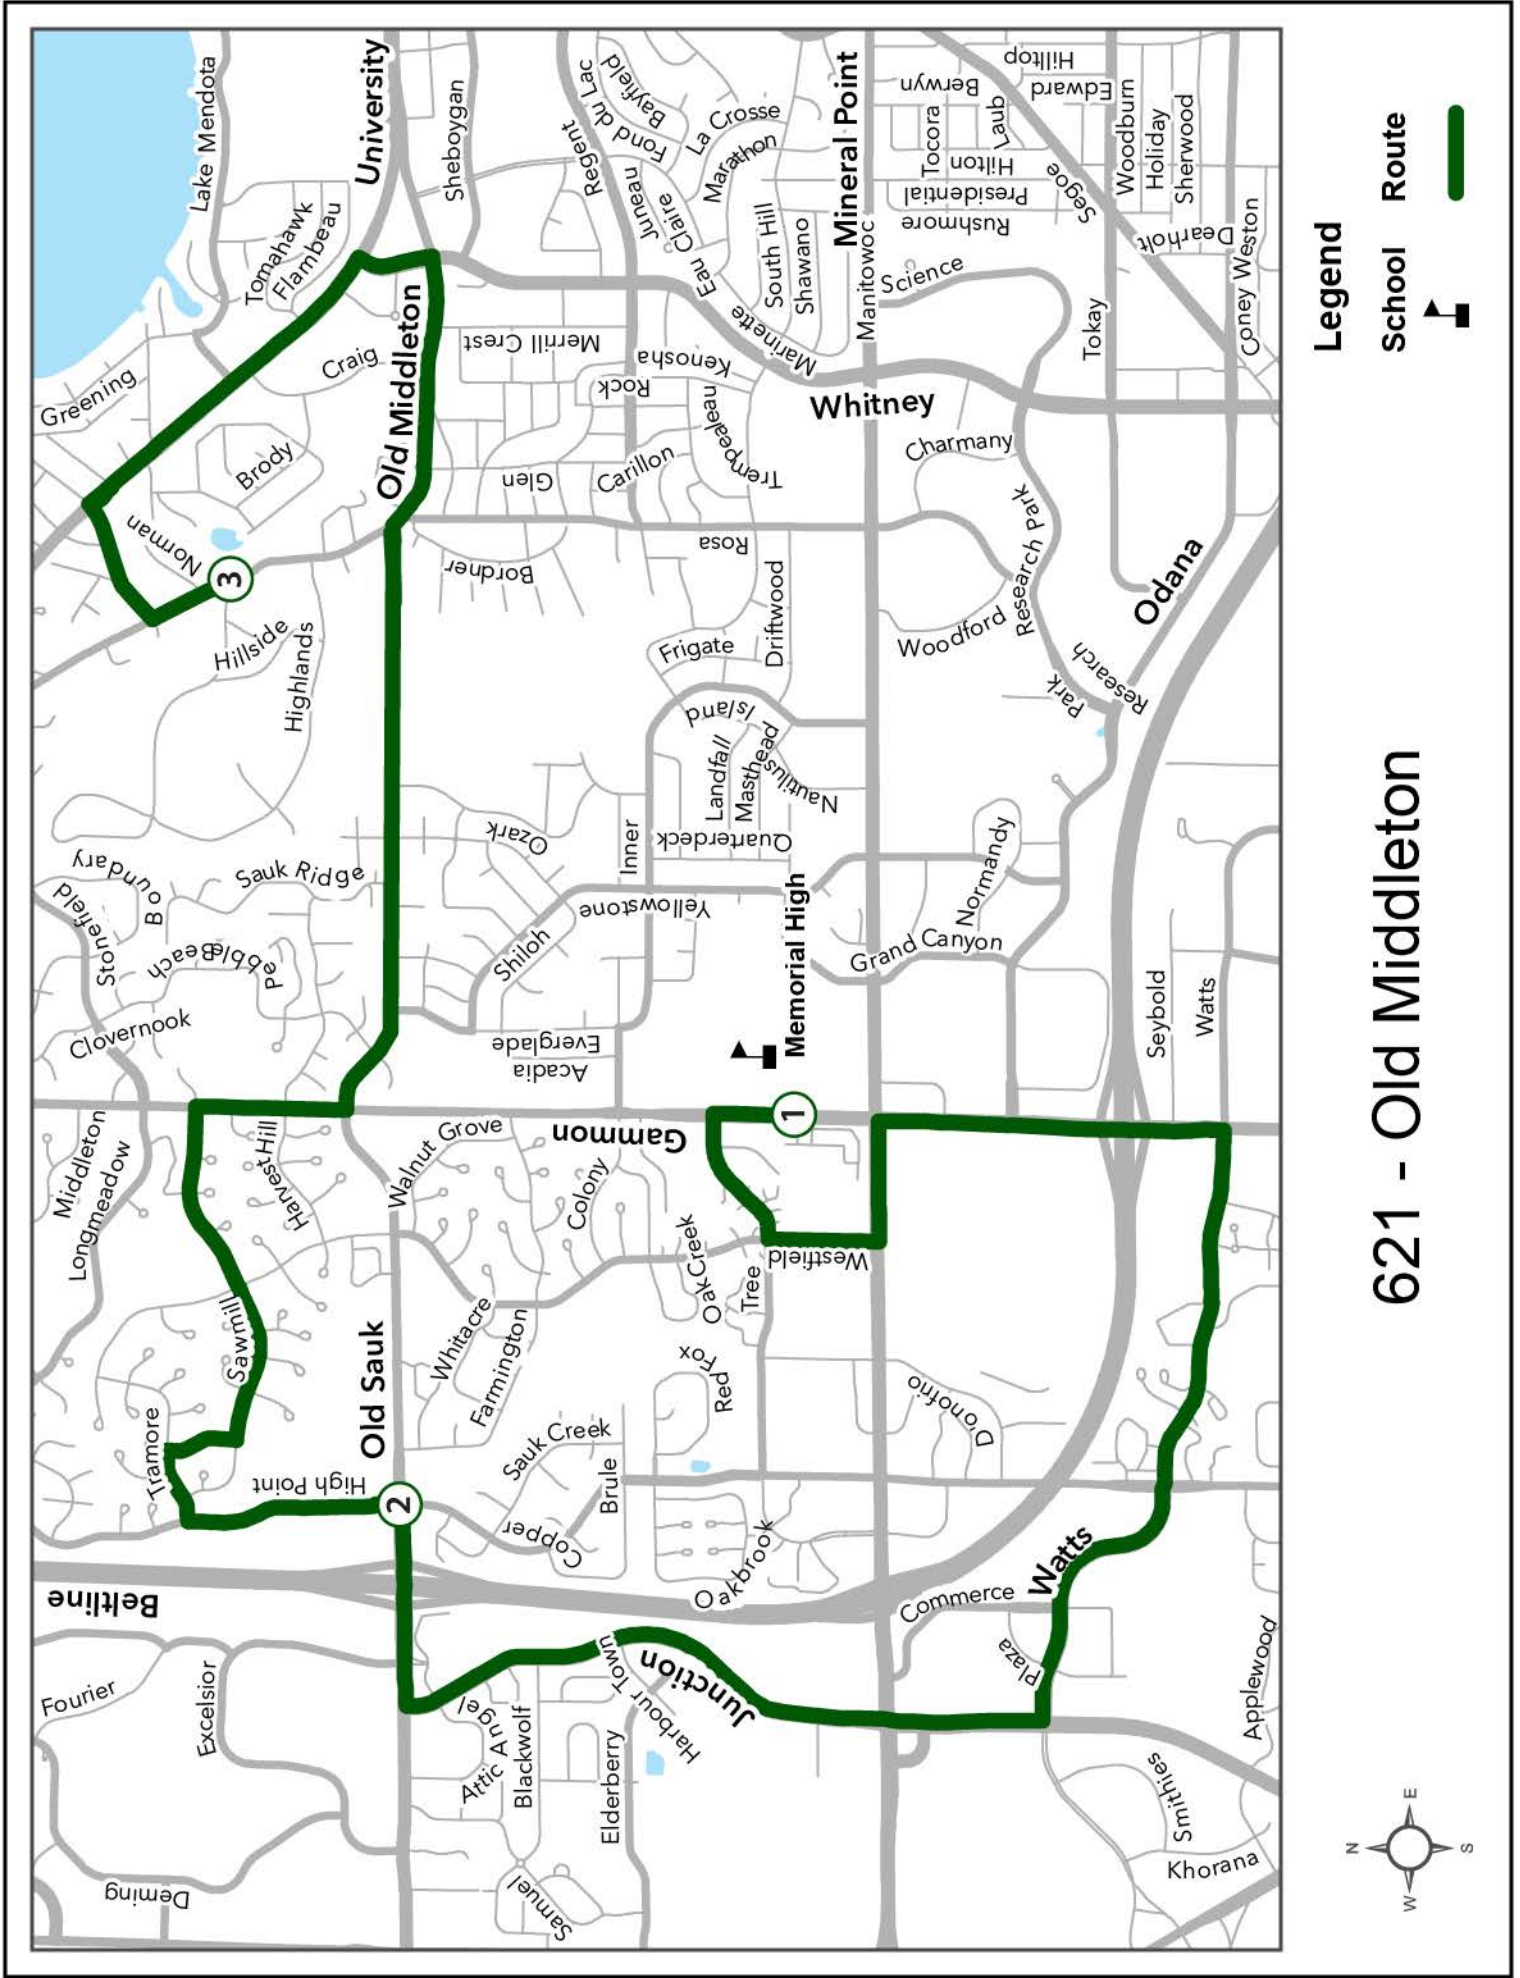

Right N Gammon Rd

Left Sawmill Rd N Gammon , N Westfield

Right Darien Dr Tramore

7:40 AM Left Tramore Trl

Left N High Point Rd Tramore [S] , Crosswalk

Right Old Sauk Rd N High Point

Left Junction Rd City Center , UW Health , Prairie Towne , Mineral Point

Left Watts Rd Junction , Commerce , Pinceton Club ,
Burberry , Sky Ridge , Walmart

Left S Gammon Rd

7:58 AM Arrive S Gammon @ Memorial High

621 - Old Middleton

Legend

-  School Route
-  Memorial High

621 PM – Old Middleton Rd.

3:47 PM From: MEMORIAL HIGH

To : 621 Old Middleton

Left Tree Ln

Left S Westfield Rd

Left Mineral Point Rd

Right Gammon Rd

Right Watts Rd

Walmart, Sky Ridge, Burberry

Left Old Sauk

Yosemite, Ozark, Crestwood

Right/Continue Old
Middleton

N Rosa, Gettle, Whitney

Left N Whitney Way

Left University Ave

N Whitney , Craig , Norman

Left Capital Ave