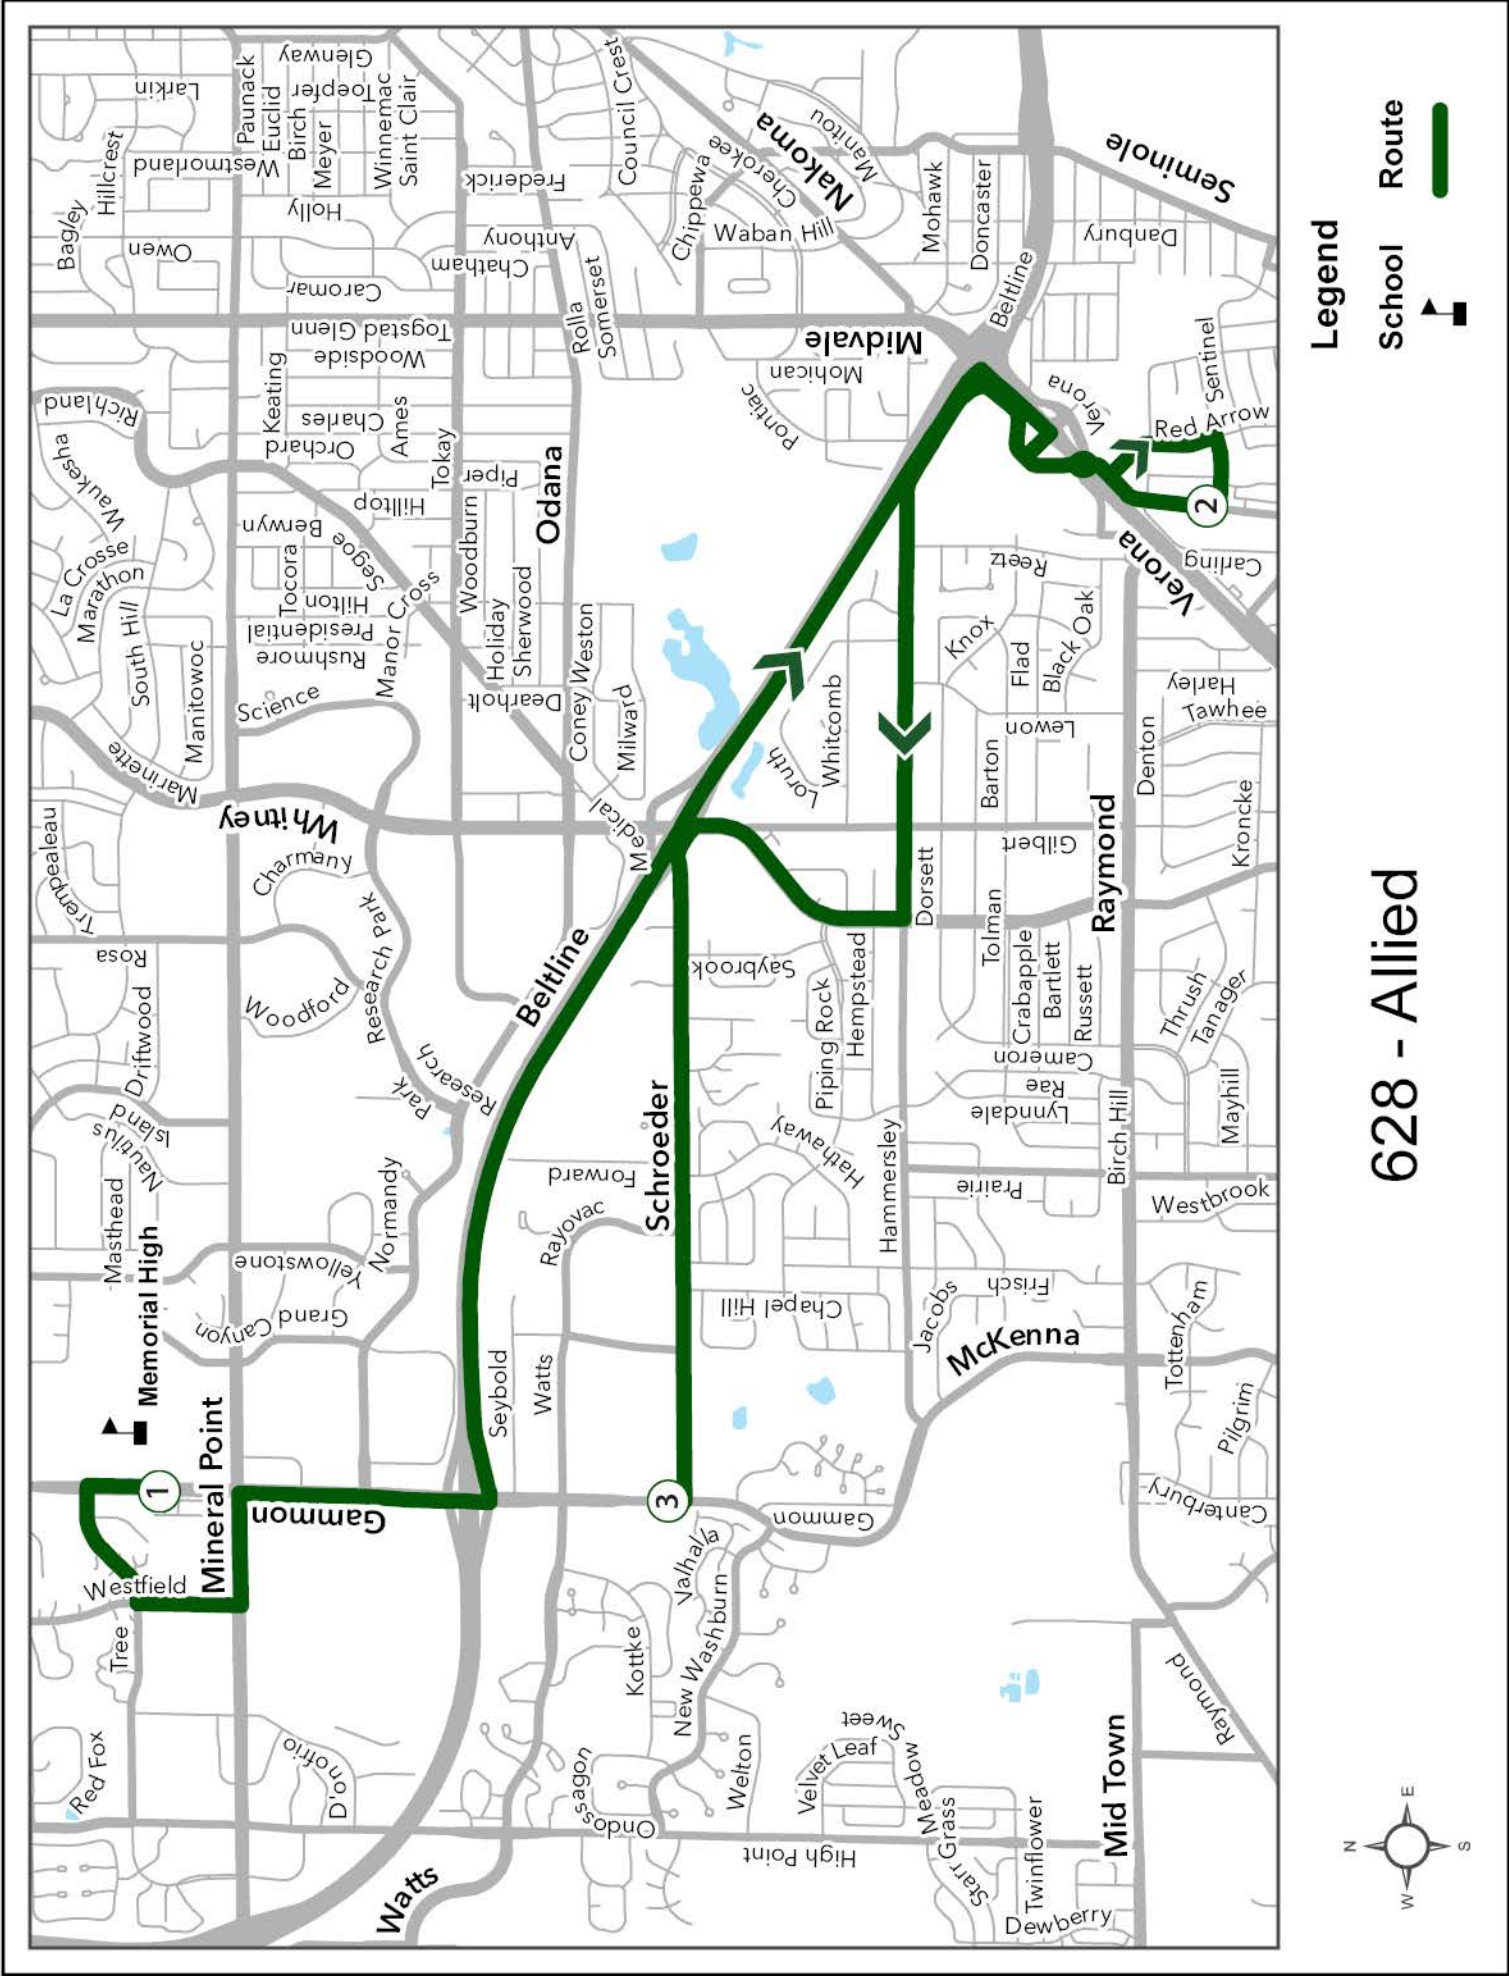

## Legend

- School 
- Route 

**628 AM – Memorial H.S.**

**7:31 AM From : VERONA FRONTAGE RD E & ATTICUS**

**To : 628 MEMORIAL**

Left Red Arrow Trl *Verona E , Thurston , Jenewein*

Right Jenewein Rd

Right Allied Dr *Jenewein [S], Thurston [S]*

To E Verona Frontage Rd *Red Arrow [S]*

Left At Traffic Circle [Under  
Bridge]

Right/ To W Verona Frontage Rd *Summit , Beltline S*

**7:41 AM To Hammersley Rd** *Reetz , Whitcomb [S], Lewon [S],  
Gilbert [S]*

Right S Whitney Way *Hammersley , Piping Rock , Gilbert*

**7:47 AM Left Schroeder Rd** *Highway Ramp , Saybrook , White  
Oaks ,  
Forward, Chapel Hill, Struck*

Right S Gammon Rd *Schroeder*

**7:56 AM Arrive S Gammon @ Memorial High**

**Legend**

- School
- Route

**628 - Allied**

**628 PM – Allied**

**3:47 PM From: MEMORIAL HIGH**

**To : 628 ALLIED**

Left Tree Ln

Left S Westfield Rd