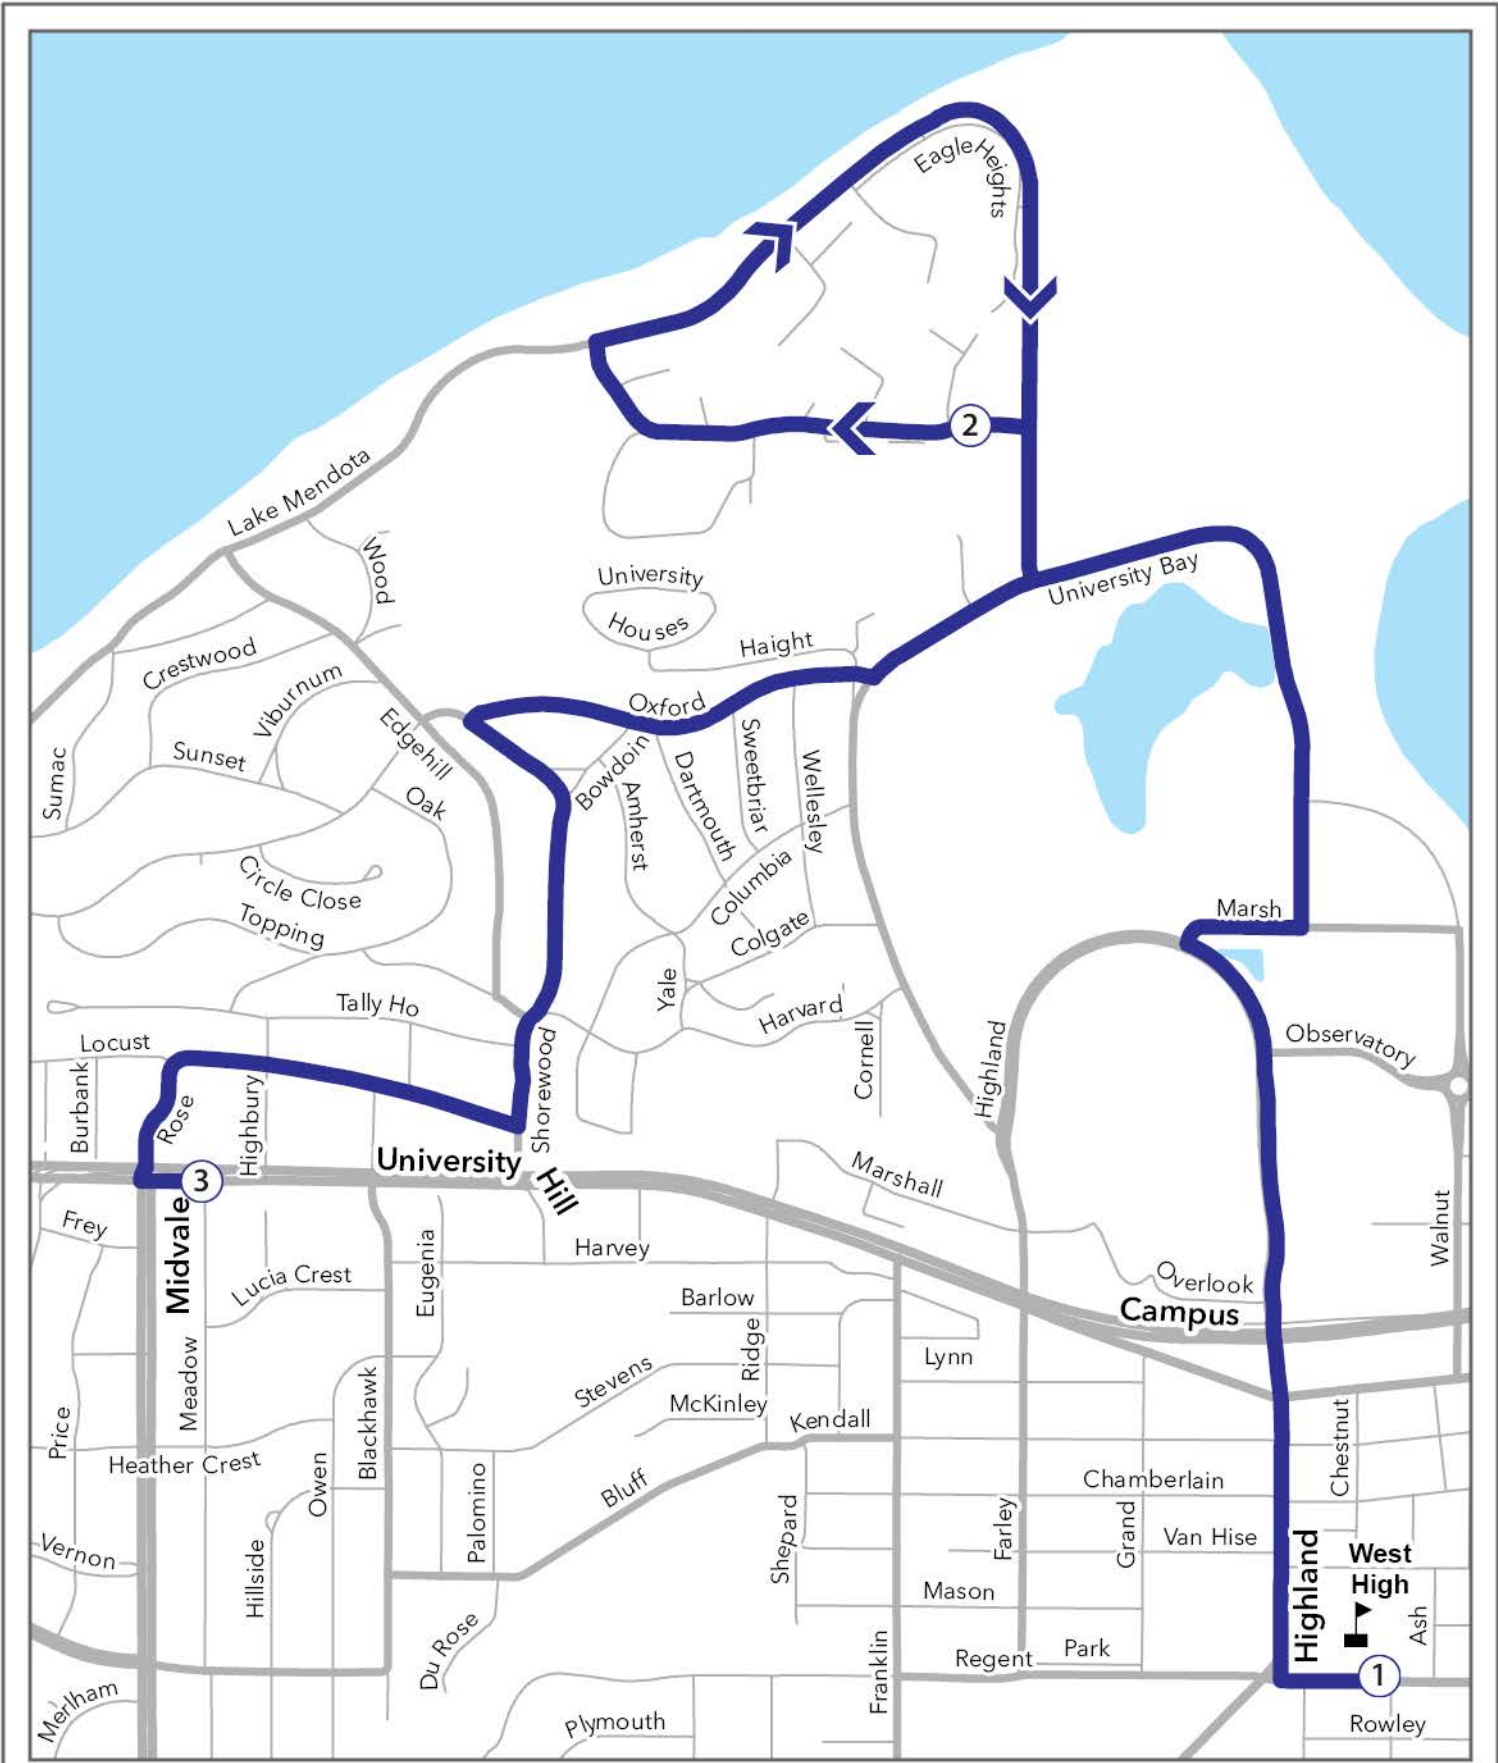

Right University Bay Dr

Right Oxford Rd

Wellesley [S], Bowdoin [S]

7:43 AM Left Shorewood Blvd

Bowdoin [S], Topping [S], Locust [S]

Right Locust Dr

Western [S], Highbury [S]

To Rose Pl

Left University Ave

N Midvale

Right N Franklin Ave

Left Regent St

7:50 AM Arrive Regent @ West High - W299

631 - Eagle Heights

Legend

- School 
- Route 

631 PM – Eagle Heights

3:47 PM From: WEST HIGH

To : 631 EAGLE HEIGHTS

Right Highland Ave

Right Marsh Dr

Left University Bay Dr

University Bay

Right Lake Mendota Dr

Bowdoin [S],Topping [S], Locust [S]

Right Locust Dr

Western [S],Highbury [S]

To Rose Pl

4:03 PM Left University Ave