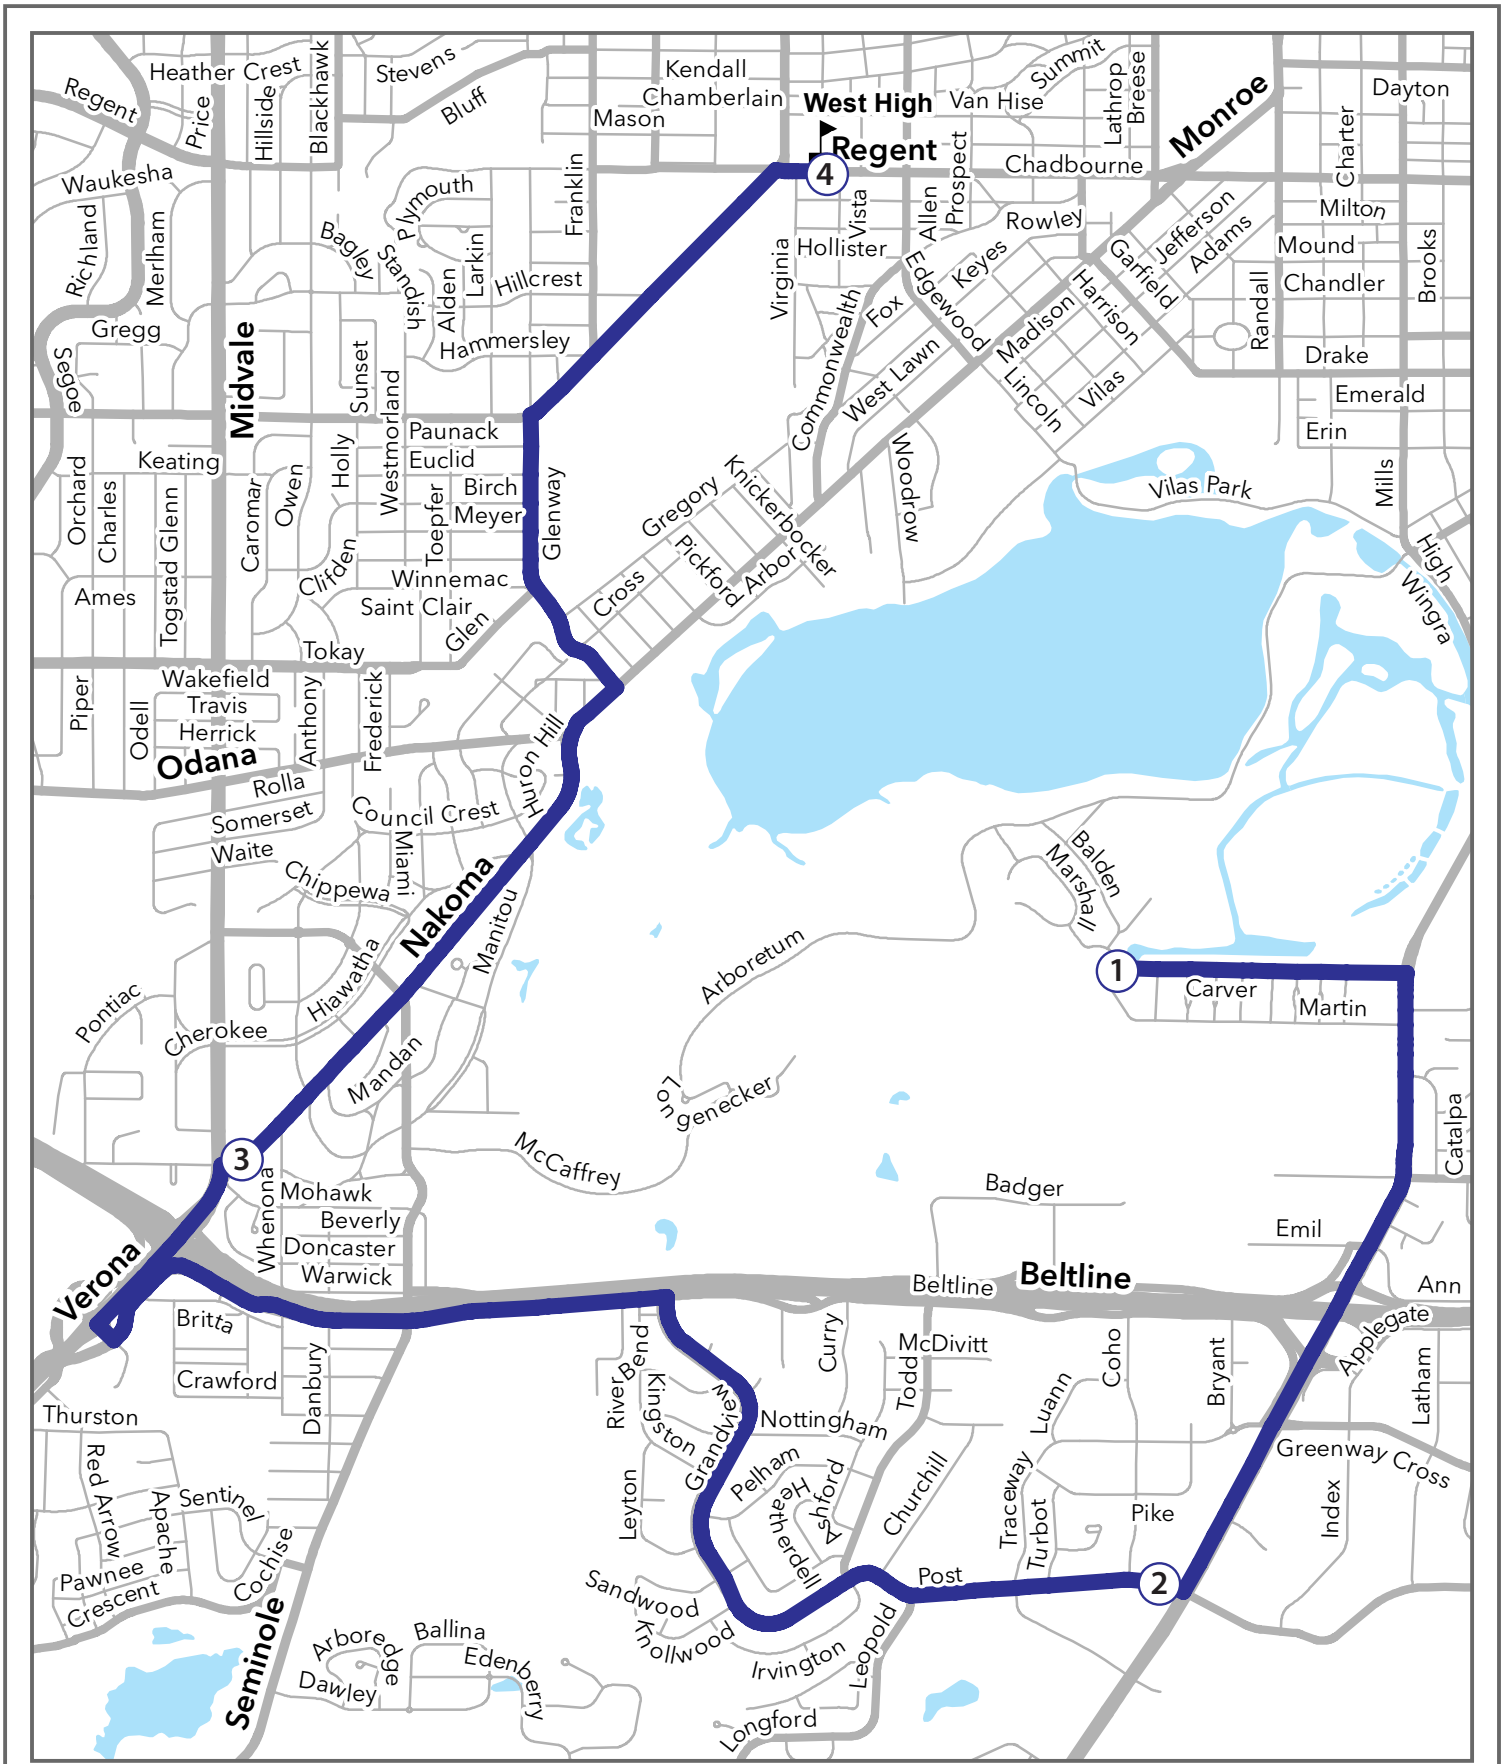

- ① **7:22 AM** From : MARTIN & CARVER  
 To : 636 WEST HIGH  
 Right CARVER ST *FRAZER [S]*  
 Right FISH HATCHERY RD *CARVER , CATALPA [S], W BADGER , EMIL , GREENWAY , OCHALLA*
- ② **7:30 AM** Right POST *FISH HATCHERY [S], COHO , TRACEWAY , LEOPOLD , TODD*  
 Right GRANDVIEW BLVD *SANDWOOD [S], KINGSTON [S], BRIGHTON [S], THAMES [S]*  
 LEFT W BELTLINE FRONTAGE RD *SEMINOLE , WHENONA , UNDERPASS*  
 To VERONA FRONTAGE RD *BRITTA*  
 Right ATTICUS  
 Right USH 151 *HIGHWAY RAMP*  
 TO S MIDVALE BLVD
- ③ **7:45 AM** Right NAKOMA RD *MOHAWK , WABAN , SEMINOLE , HURON*  
 Right MONROE ST  
 Left GLENWAY ST *MONROE*  
 Right SPEEDWAY RD  
 Right REGENT ST
- ④ **8:00 AM** ARRIVE REGENT @ WEST HIGH - W299

# 636 - West High

## Legend

School

Route