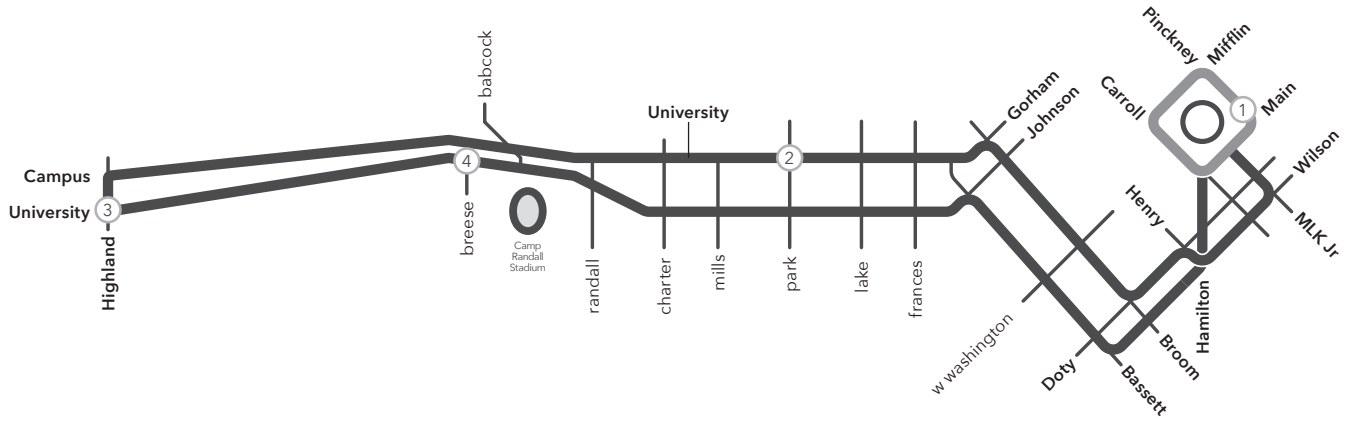

ROUTE 1 MAP

ROUTE 1

Weekday

Capitol Square // Old University Ave.

From Route	Pinckney & Main	University & Park	University & Highland	University & Breese	Pinckney & Main	To Route
→	1	2	3	4	1	→
19	9:36	9:50	9:57	10:01	10:13	19
19	10:36	10:50	10:57	11:01	11:13	19
19	11:36	11:50	11:57	12:01	12:13	19
19	12:36	12:50	12:57	1:01	1:13	19
19	1:36	1:50	1:57	2:01	2:13	19
19	2:36	2:50	2:57	3:01	3:13	19