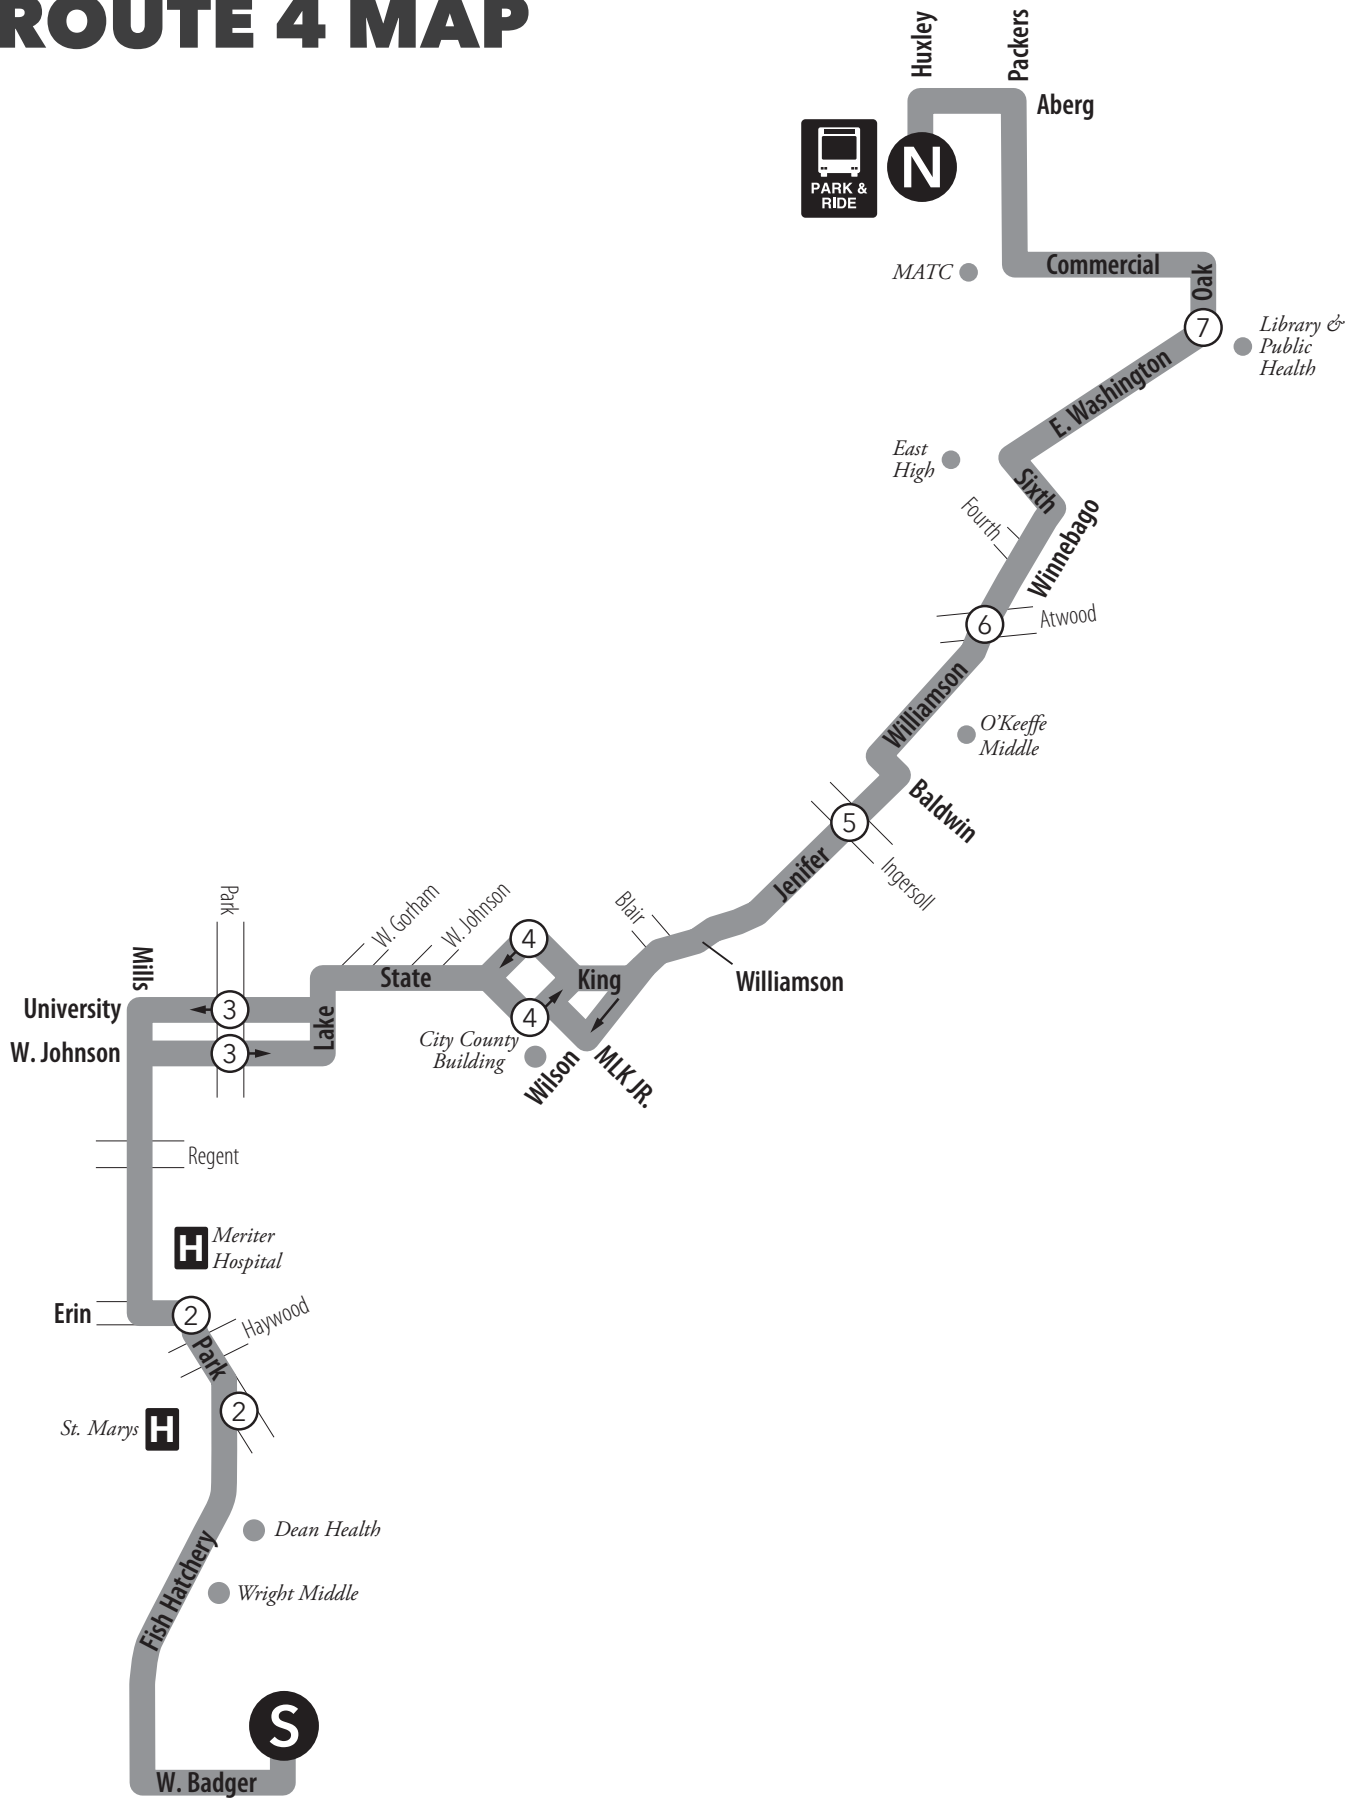

ROUTE 4 MAP

ROUTE 4

ROUTE 4

Weekday

South Transfer Point // North Transfer Point

From Route	South Transfer Point	Park & Fish Hatch	Johnson & Park	Main & Carroll	Jenifer & Ingersoll	Winnebago & Atwood	East Wash & Oak	North Transfer Point	To Route
-	5:20	5:26	5:32	5:40	5:45	5:48	5:51	5:57	2
4	6:00	6:07	6:15	6:23	6:29	6:33	6:37	6:45	4
-	6:30	6:37	6:46	6:58	7:05	7:09	7:14	7:22	4
18	7:00	7:07	7:16	7:28	7:35	7:39	7:44	7:52	4
18	7:30	7:37	7:46	7:58	8:05	8:09	8:14	8:22	4
18	8:00	8:07	8:16	8:28	8:35	8:39	8:44	8:52	4
18	8:30	8:37	8:46	8:58	9:05	9:09	9:14	9:22	4
18	9:00	9:07	9:16	9:28	9:35	9:39	9:44	9:52	4
18	9:30	9:37	9:46	9:58	10:05	10:09	10:14	10:22	4
18	10:00	10:07	10:16	10:28	10:35	10:39	10:44	10:52	4
18	10:30	10:37	10:46	10:58	11:05	11:09	11:14	11:22	4
18	11:00	11:07	11:16	11:28	11:35	11:39	11:44	11:52	4
18	11:30	11:37	11:46	11:58	12:05	12:09	12:14	12:22	4
18	12:00	12:07	12:16	12:28	12:35	12:39	12:44	12:52	4
4	12:30	12:37	12:46	12:58	1:05	1:09	1:14	1:22	4
18	1:00	1:07	1:16	1:28	1:35	1:39	1:44	1:52	4
18	1:30	1:37	1:46	1:58	2:05	2:09	2:14	2:22	4
18	2:00	2:07	2:16	2:28	2:35	2:39	2:44	2:52	4
18	2:30	2:37	2:46	2:58	3:05	3:09	3:14	3:22	4
18	3:00	3:07	3:16	3:28	3:35	3:39	3:44	3:52	4
18	3:30	3:37	3:46	3:58	4:05	4:09	4:14	4:24	4
18	4:00	4:07	4:16	4:28	4:35	4:39	4:44	4:54	4
4	4:30	4:37	4:46	4:58	5:05	5:09	5:14	5:24	4
4	5:00	5:07	5:16	5:28	5:35	5:39	5:44	5:54	4
4	5:30	5:37	5:45	5:57	6:03	6:06	6:10	6:18	20
18	6:00	6:07	6:15	6:27	6:33	6:36	6:40	6:48	4
18	7:00	7:07	7:15	7:27	7:33	7:36	7:40	7:48	4
18	8:00	8:07	8:15	8:27	8:33	8:36	8:40	8:48	4
18	9:00	9:07	9:15	9:27	9:33	9:36	9:40	9:48	4
18	10:00	10:07	10:15	10:27	10:33	10:36	10:40	10:48	4
18	11:00	11:07	11:15	11:24	11:30	11:33	11:37	11:44	21
18	12:00	12:06	12:14	12:22	12:27	12:30	12:34	12:40	-