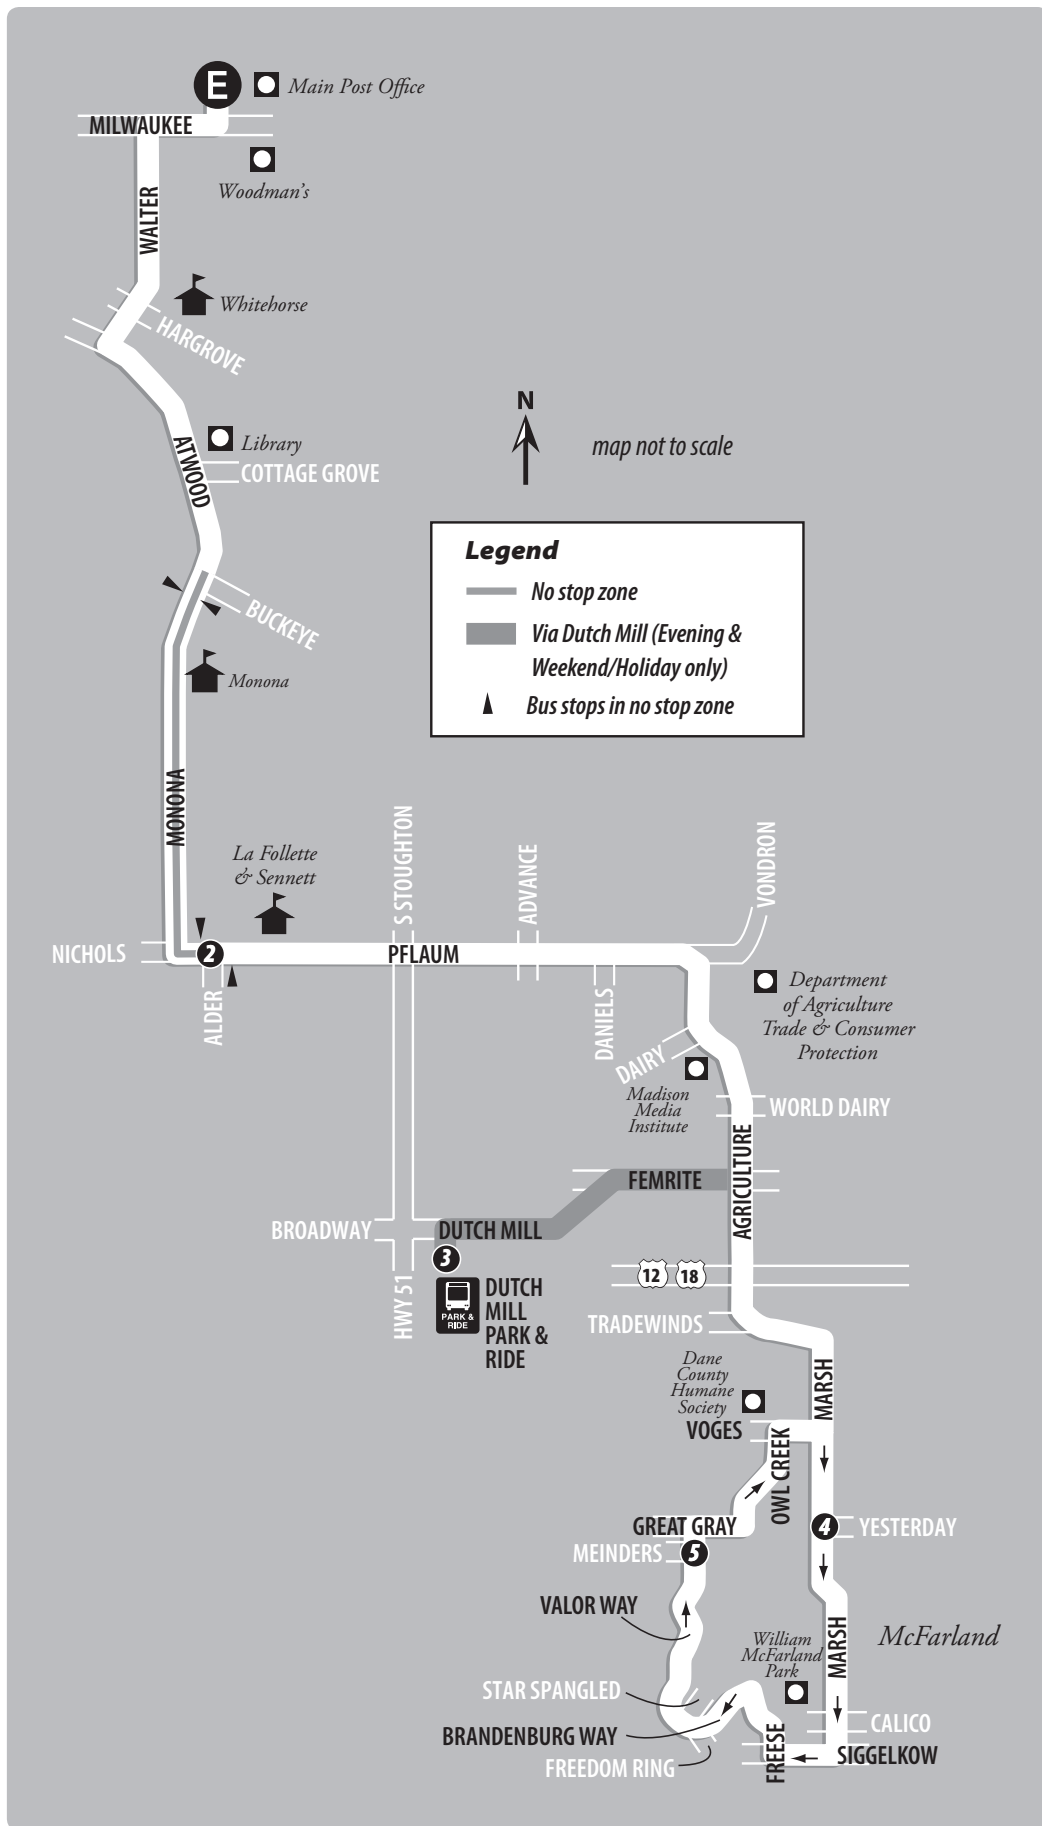

ROUTE 31 MAP

ROUTE 31

ROUTE 31

Weekday

Marsh Road Loop

From Route	East Transfer Point	Pflaum & Alder	Dutch Mill Park & Ride	Marsh & Yesterday	Valor Way & Meinders	Pflaum & Alder	East Transfer Point	To Route
	E	2	3	4	5	2	E	
-	-	-	-	6:37	6:43	6:55	7:06	30
17	7:15	7:25	-	7:35/7:37*	7:43	7:55	8:06	31
31	8:15	8:25	-	8:35/8:37*	8:43	8:55	9:06	31
31	9:15	9:25	-	9:35/9:37*	9:43	9:55	10:06	-
-	-	3:57	-	4:07	4:13	4:25	4:36	31
31	4:45	4:55	-	5:05	5:11	5:23	5:34	31
31	5:45	5:55	-	6:05	6:11	6:23	6:34	31
31	6:45	6:55	-	7:05	7:11	7:23	7:34	-
38	7:15	7:25	7:32	7:37	7:43	7:55	8:06	31
31	8:15	8:25	8:32	8:37	8:43	8:55	9:06	31
31	9:15	9:25	9:32	9:37	9:43	9:55	10:06	31
31	10:15	10:25	10:32	10:37	10:43	-	-	-

*Bus arrives/departs

ROUTE 31

Weekend / Holiday

Marsh Road Loop

From Route	East Transfer Point	Pflaum & Alder	Dutch Mill Park & Ride	Marsh & Yesterday	Valor Way & Meinders	Pflaum & Alder	East Transfer Point	To Route
	E	2	3	4	5	2	E	
-	-	-	-	6:37	6:43	6:55	7:06	32
5/-	7:15	7:25	7:32	7:37	7:43	7:55	8:06	32
5	8:15	8:25	8:32	8:37	8:43	8:55	9:06	32
5	9:15	9:25	9:32	9:37	9:43	9:55	10:06	32
5	10:15	10:25	10:32	10:37	10:43	10:55	11:06	32
5	11:15	11:25	11:32	11:37	11:43	11:55	12:06	32
5	12:15	12:25	12:32	12:37	12:43	12:55	1:06	32
5	1:15	1:25	1:32	1:37	1:43	1:55	2:06	32
5	2:15	2:25	2:32	2:37	2:43	2:55	3:06	32
5	3:15	3:25	3:32	3:37	3:43	3:55	4:06	32
5	4:15	4:25	4:32	4:37	4:43	4:55	5:06	32
5	5:15	5:25	5:32	5:37	5:43	5:55	6:06	32
5	6:15	6:25	6:32	6:37	6:43	6:55	7:06	-/32
5	7:15	7:25	7:32	7:37	7:43	7:55	8:06	32
5	8:15	8:25	8:32	8:37	8:43	8:55	9:06	32
5	9:15	9:25	9:32	9:37	9:43	9:55	10:06	32
5	10:15	10:25	10:32	10:37	10:43	-	-	-

Trip is NOT operated on Sundays or holidays.

Trips are NOT operated on holidays.