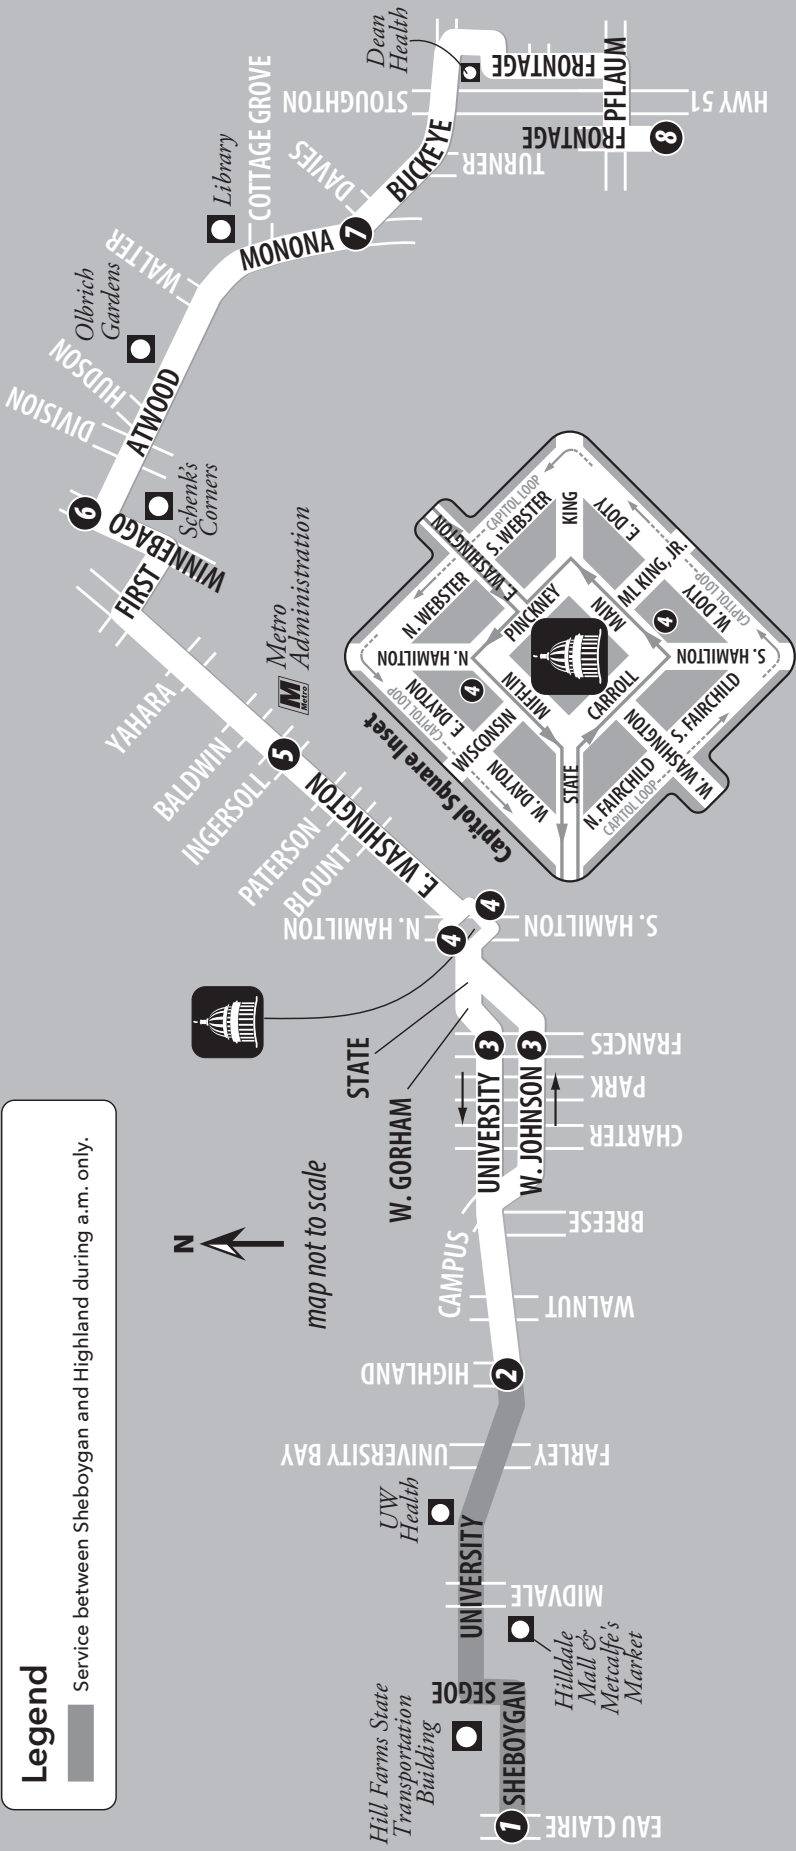

# ROUTE 37 MAP

**Legend**  
 Service between Sheboygan and Highland during a.m. only.

map not to scale

# ROUTE 37

## ROUTE 37

Weekday a.m.

Sheboygan // Pflaum

From Route	Sheboygan & Eau Claire	University & Highland	Johnson & Frances	Main & Carroll	East Wash & Ingersoll	Winnebago & Atwood	Buckeye & Monona	Frontage & Pflaum	To Route
	1	2	3	4	5	6	7	8	
28	6:41	6:48	6:55	7:00	7:05	7:09	7:16	7:24	38
28	7:08	7:17	7:26	7:31	7:36	7:40	7:48	7:56	38
28	-	7:26	7:35	7:40	7:45	7:49	7:57	-	38
58	-	-	-	8:05	8:10	8:14	8:22	8:30	38
28	-	7:55	8:04	8:09	8:14	8:18	8:26	-	38
28	-	8:03	8:12	-	-	-	-	-	28
38	-	8:07	8:16	8:21	8:26	-	-	-	38
28	-	8:11	8:20	8:25	8:30	-	-	-	-
44	-	8:16	8:25	8:30	8:35	-	-	-	-
38	-	8:23	8:32	8:37	8:42	-	-	-	38
38	-	8:28	8:37	8:42	8:47	8:51	8:59	-	38
28	-	8:33	8:42	-	-	-	-	-	28
38	-	8:39	8:48	8:53	8:58	-	-	-	-
44	-	8:46	8:55	9:00	9:05	-	-	-	-
38	-	8:53	9:02	9:07	-	-	-	-	10
38	-	9:06	9:15	-	-	-	-	-	-
44	-	9:16	9:25	9:30	9:35	-	-	-	-
38	-	9:21	9:30	-	-	-	-	-	-
38	-	9:28	9:37	-	-	-	-	-	-
38	-	9:36	9:45	-	-	-	-	-	-
38	-	9:44	9:53	-	-	-	-	-	-
38	-	9:52	10:01	10:06	-	-	-	-	10

# ROUTE 37

Weekday p.m.

Pflaum // Sheboygan

From Route	Frontage & Pflaum	Buckeye & Monona	Winnebago & Atwood	East Wash & Ingersoll	Mifflin & Pinckney	University & Frances	University & Highland	Sheboygan & Eau Claire	To Route
	8	7	6	5	4	3	2	1	
38	-	3:50	3:58	4:02	4:08	4:13	4:24	-	38
38	3:56	4:05	4:13	4:17	4:23	4:28	4:39	-	38
38	-	4:20	4:28	4:32	4:38	4:43	4:54	-	38
38	4:26	4:35	4:43	4:47	4:53	4:58	5:09	-	38
38	-	4:50	4:58	5:02	5:08	5:13	5:24	-	38
38	4:56	5:05	5:13	5:17	5:23	5:28	5:39	-	38
38	-	5:20	5:28	5:32	5:38	5:43	5:54	-	38
38	5:26	5:35	5:43	5:47	5:53	5:58	6:09	-	38
38	-	5:50	5:58	6:02	6:08	6:13	6:24	-	38