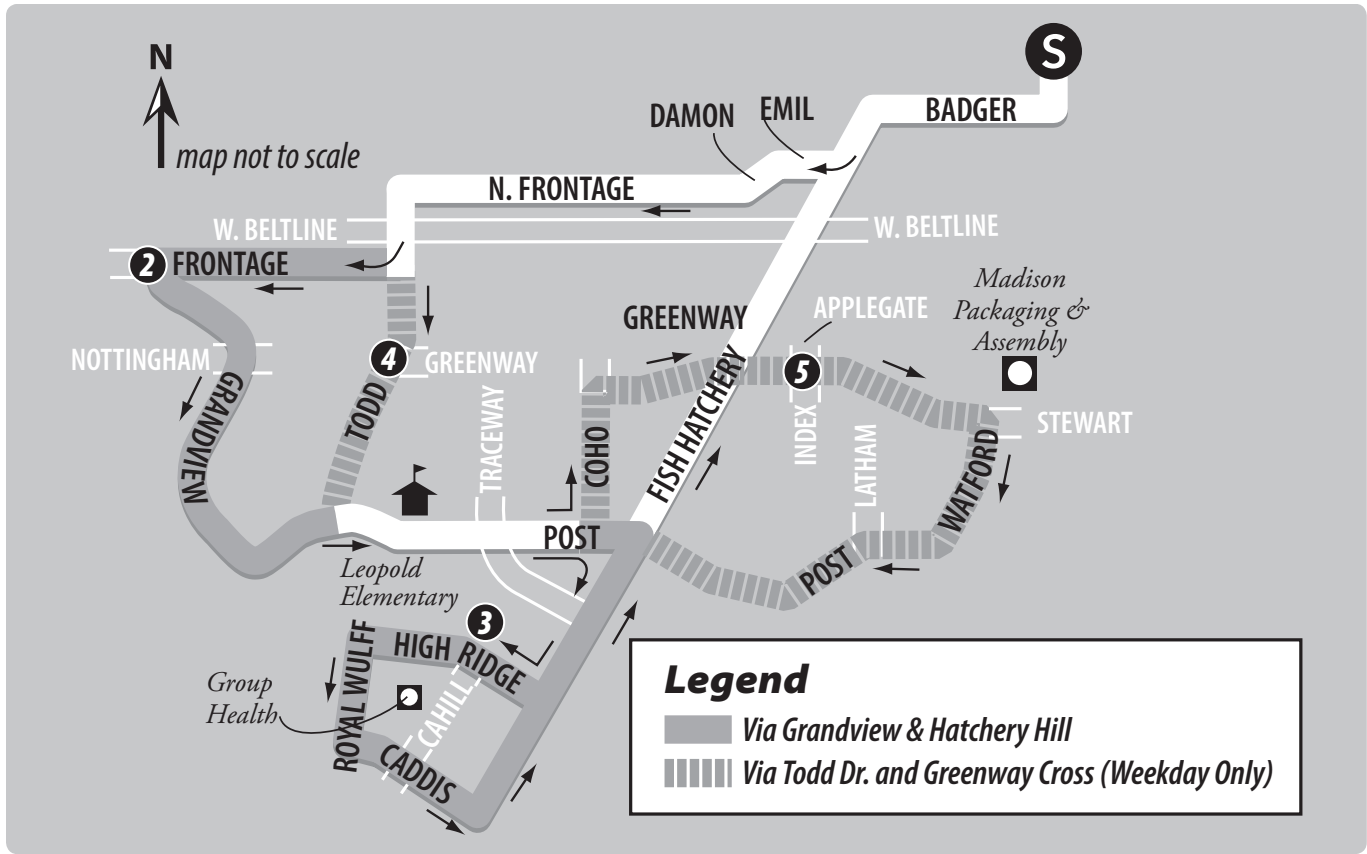

# ROUTE 40 MAP

# ROUTE 40

## ROUTE 40

Weekend / Holiday

Arbor Hills Loop

From Route	South Transfer Point	Grandview & Frontage	High Ridge & Cahill	Todd & Greenway	Greenway & Applegate	South Transfer Point	To Route
-	6:30	6:38	6:45	-	-	6:55	4
-/13	7:30	7:38	7:45	-	-	7:55	16
13	8:30	8:38	8:45	-	-	8:55	16
13	9:30	9:38	9:45	-	-	9:55	16
13	10:30	10:38	10:45	-	-	10:55	16
13	11:30	11:38	11:45	-	-	11:55	16
13	12:30	12:38	12:45	-	-	12:55	16
13	1:30	1:38	1:45	-	-	1:55	16
13	2:30	2:38	2:45	-	-	2:55	16
13	3:30	3:38	3:45	-	-	3:55	16
13	4:30	4:38	4:45	-	-	4:55	16
13	5:30	5:38	5:45	-	-	5:55	16
13	6:30	6:38	6:45	-	-	6:55	16
13	7:30	7:38	7:45	-	-	7:55	16
13	8:30	8:38	8:45	-	-	8:55	16
13	9:30	9:38	9:45	-	-	9:55	16
13	10:30	10:38	10:45	-	-	10:55	-