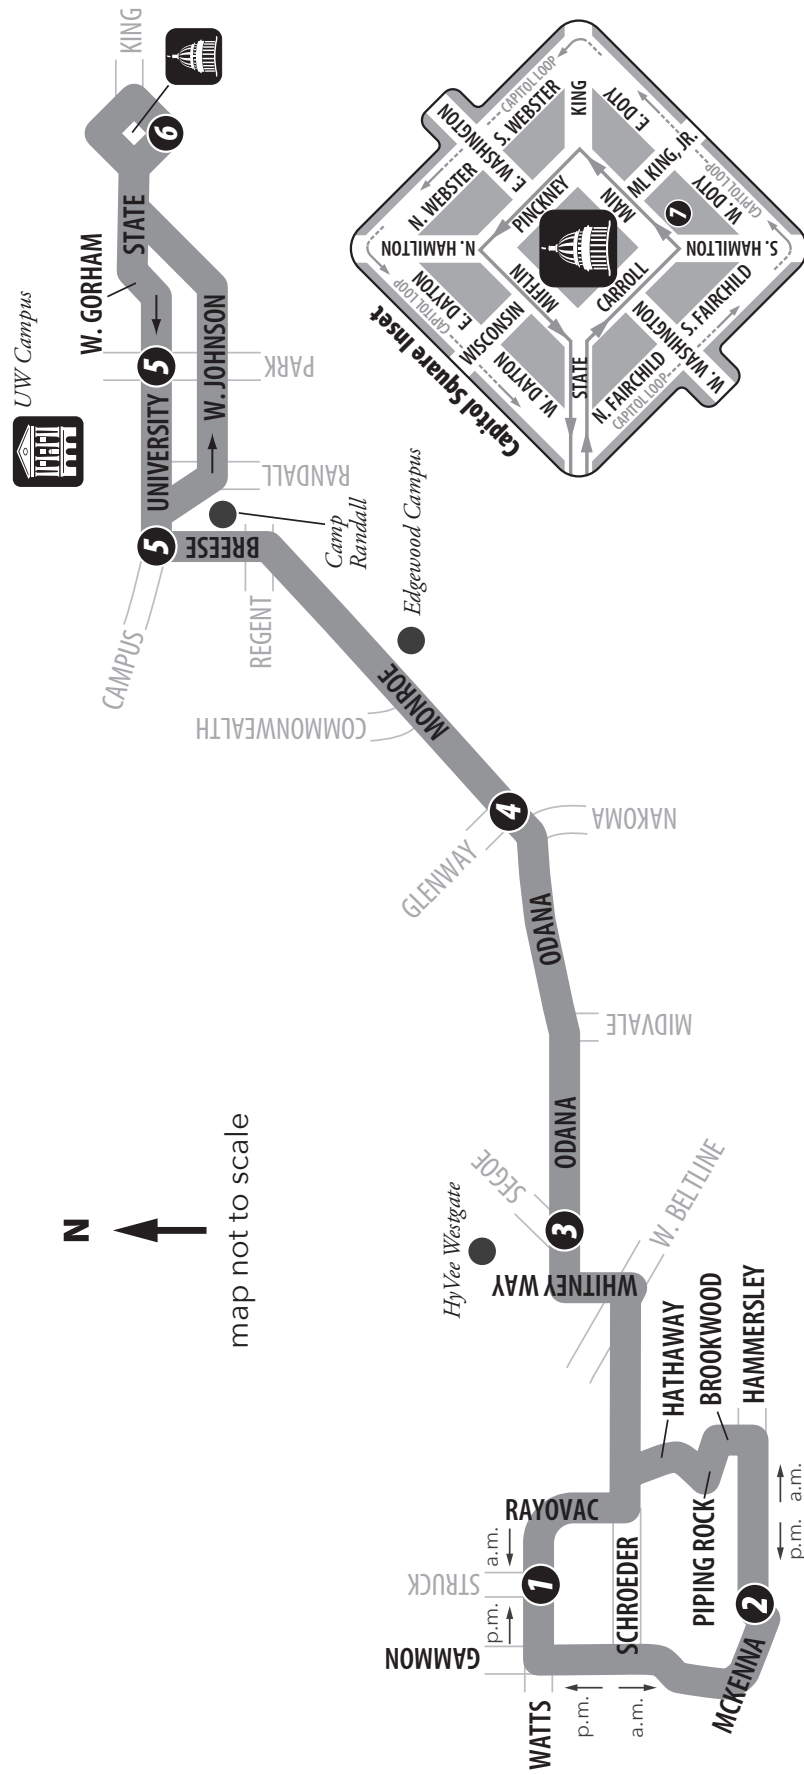

ROUTE 58 MAP

N
 ↑
 map not to scale

ROUTE 58

ROUTE 58

Weekday

Greentree // Capitol Square

From Route	Struck & Watts	Hammersley & McKenna	Odana & Segoe	Monroe & Glenway	University & Breese	Main & Carroll	To Route
→	①	②	③	④	⑤	⑥	→
-	6:22	6:27	6:35	6:41	6:48	7:01	10
-	6:49	6:54	7:03	7:11	7:18	7:31	58
-	7:19	7:24	7:33	7:41	7:48	8:01	37
29	7:49	7:54	8:03	8:11	8:18	8:31	-
58	8:19	8:24	8:33	8:41	8:48	9:01	-
58	4:10	-	4:17	4:23	4:30	4:43	58
58	4:40	-	4:47	4:53	5:00	5:13	58
58	5:10	-	5:17	5:23	5:30	5:43	-

ROUTE 58

Weekday

Capitol Square // Greentree

From Route	Main & Carroll	University & Park	Monroe & Glenway	Odana & Segoe	McKenna & Hammersley	Struck & Watts	To Route
→	⑥	⑤	④	③	②	①	→
-	6:54	7:03	7:13	7:18	-	7:25	15
58	7:33	7:42	7:52	7:57	-	8:04	58
-	3:23	3:32	3:43	3:50	3:58	4:04	58
-	3:53	4:03	4:14	4:21	4:29	4:35	58
-	4:23	4:33	4:44	4:51	4:59	5:05	58
58	4:53	5:03	5:14	5:21	5:29	5:35	-
58	5:23	5:33	5:44	5:51	5:59	6:05	19

Madison

Hermoso, apasionante
 Alimentando, descubriendo, volviéndose
 El nicho está esperándote
 Mi hogar
 La joya de Wisconsin
 Lago Mendota
 Sube Colina Bascom
 Come el queso

Sameer Pardiwala

Bus Lines is made possible through a partnership between Metro and the Madison Poets Laureate with design by Edgewood College Graphic Design students. mymetrobus.com/poetry