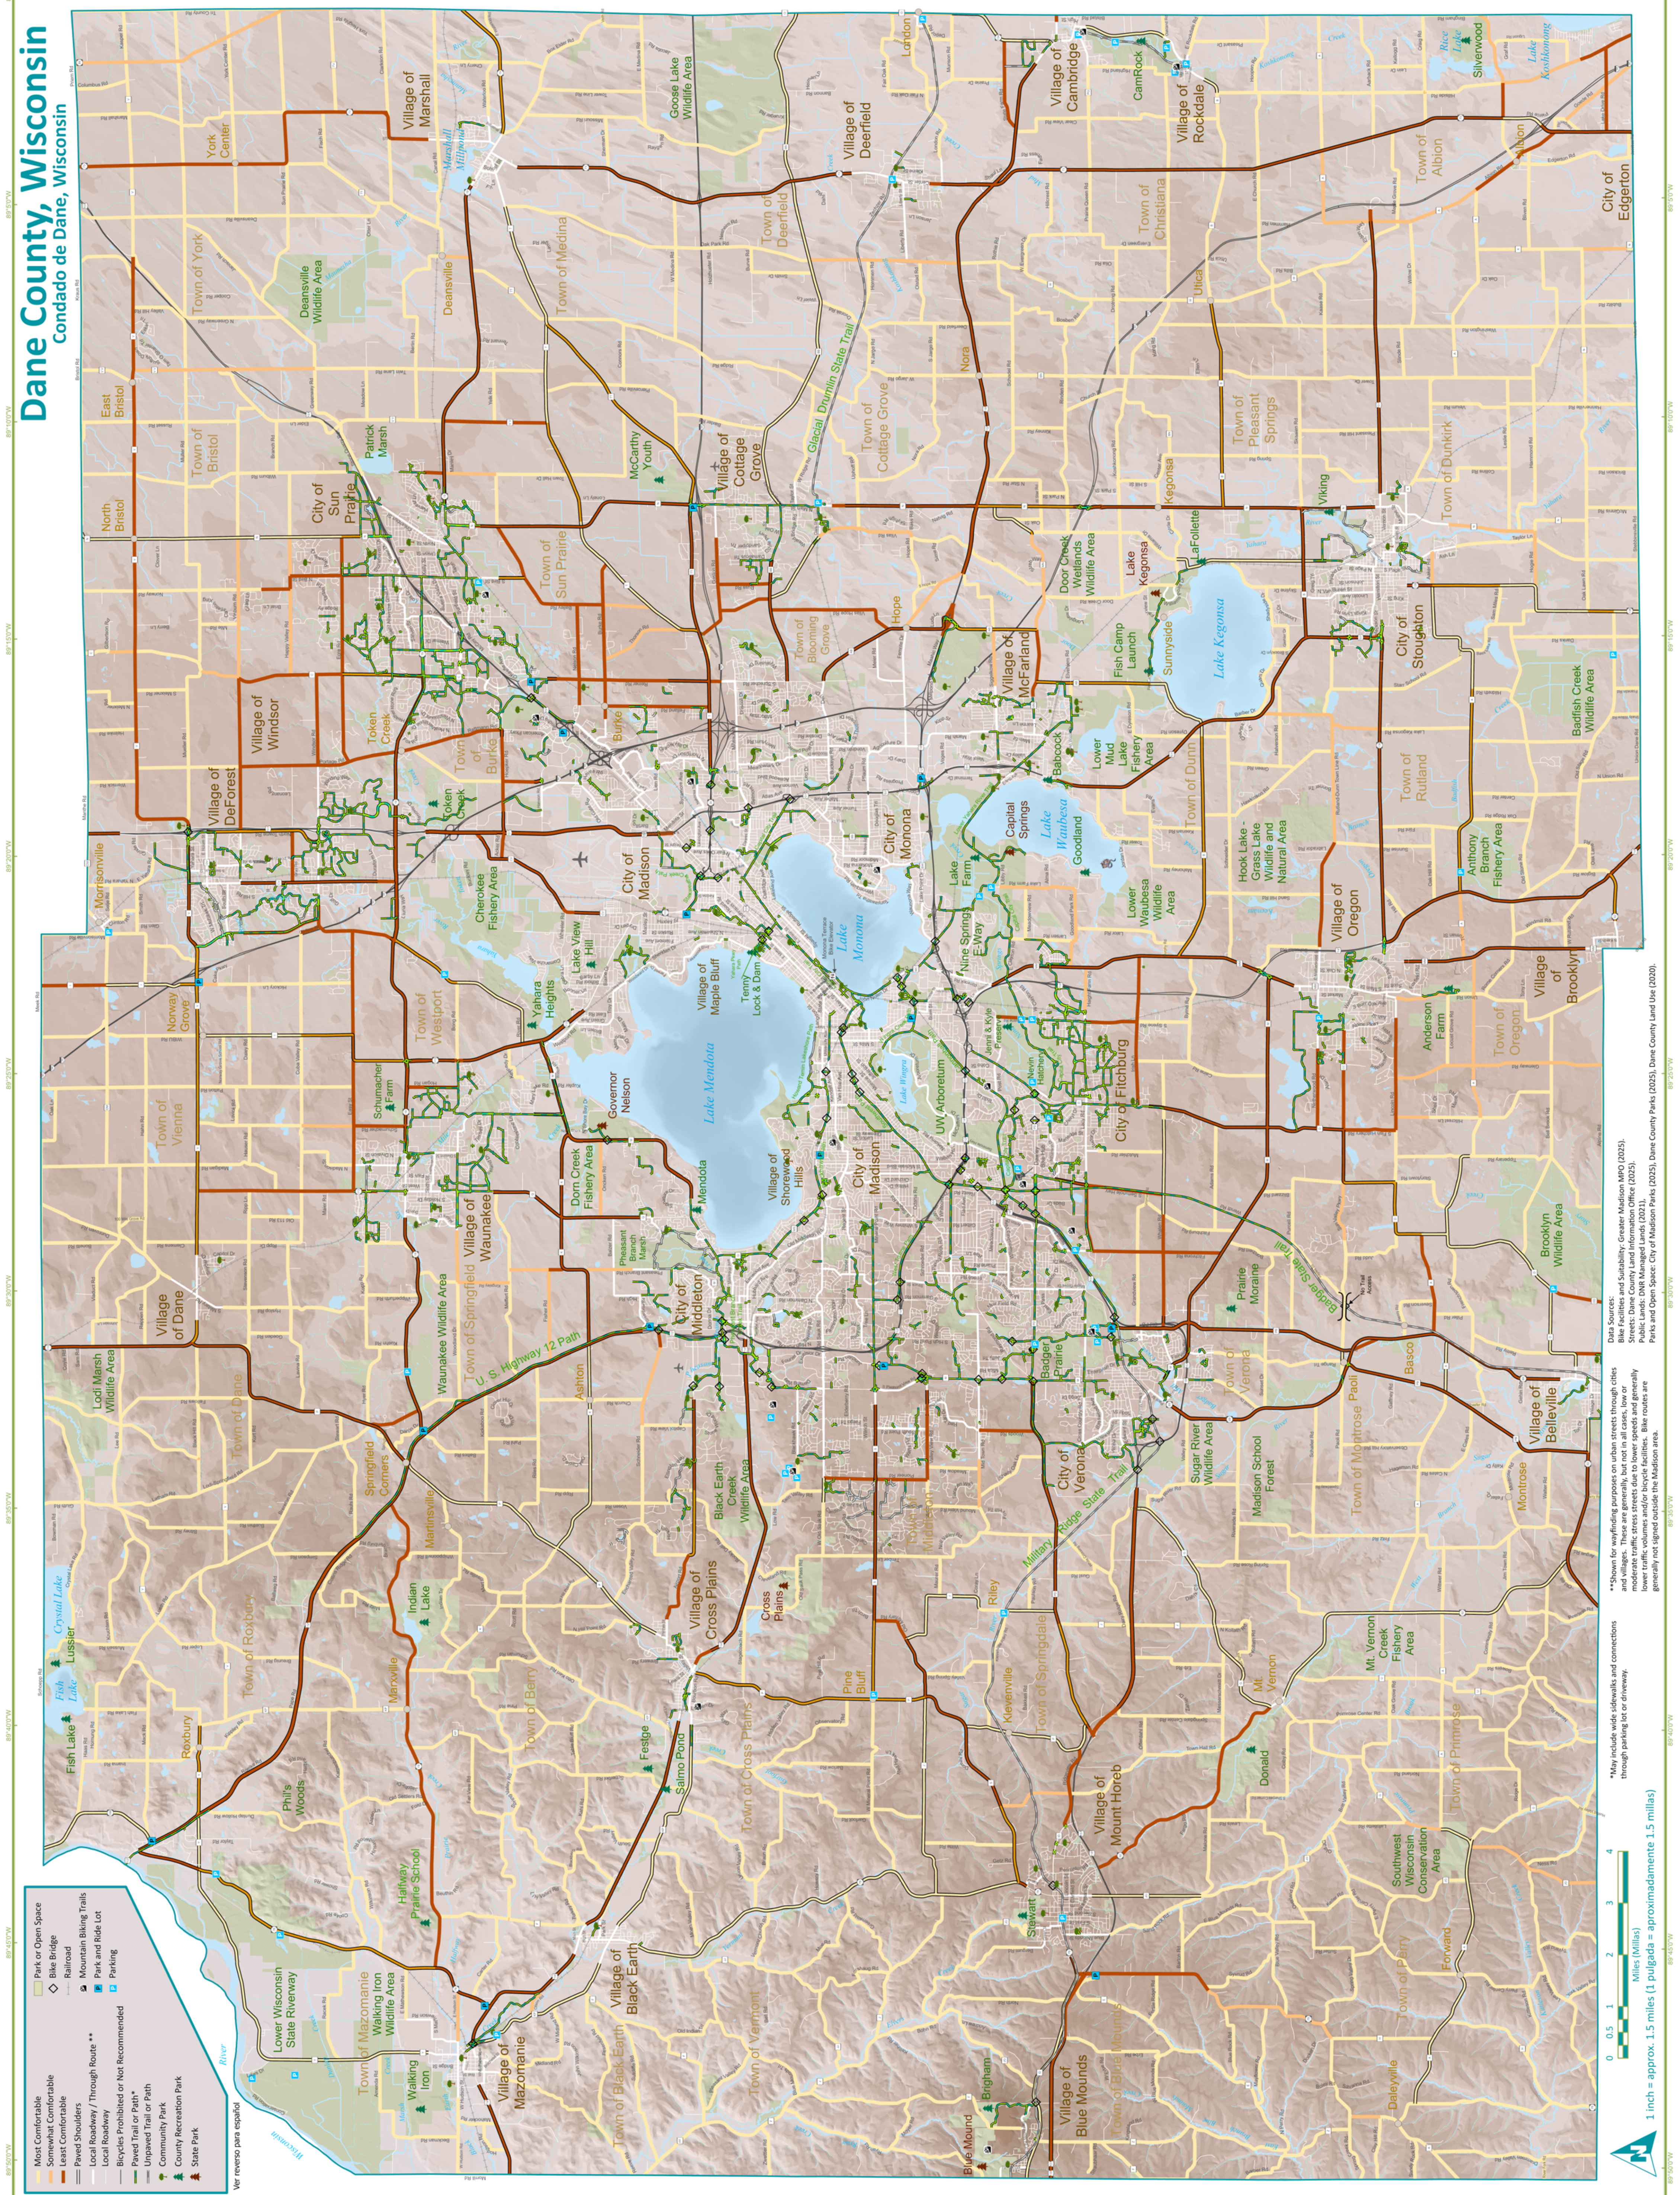

Dane County, Wisconsin

Condado de Dane, Wisconsin

- Most Comfortable
- Somewhat Comfortable
- Least Comfortable
- Paved Roadway / Through route **
- Local Roadway
- Bicycles Prohibited or Not Recommended
- Paved Trail or Path*
- Unpaved Trail or Path
- Community Park
- County Recreation Park
- State Park

Ver reverso para español

**Shown for wayfinding purposes on urban streets through cities and villages. These are generally, but not in all cases, low or lower traffic volumes and/or bicycle facilities. Bike routes are generally not signed outside the Madison area.

*May include wide sidewalks and connections through parking lot or driveway.

Data Sources:
 - **Shown for wayfinding purposes on urban streets through cities and villages. These are generally, but not in all cases, low or lower traffic volumes and/or bicycle facilities. Bike routes are generally not signed outside the Madison area.
 - Streets: Dane County Land Information Office (2025).
 - Public Lands: DNR Managed Lands (2021).
 - Parks and Open Space: City of Madison Parks (2025), Dane County Parks (2025), Dane County Land Use (2020).