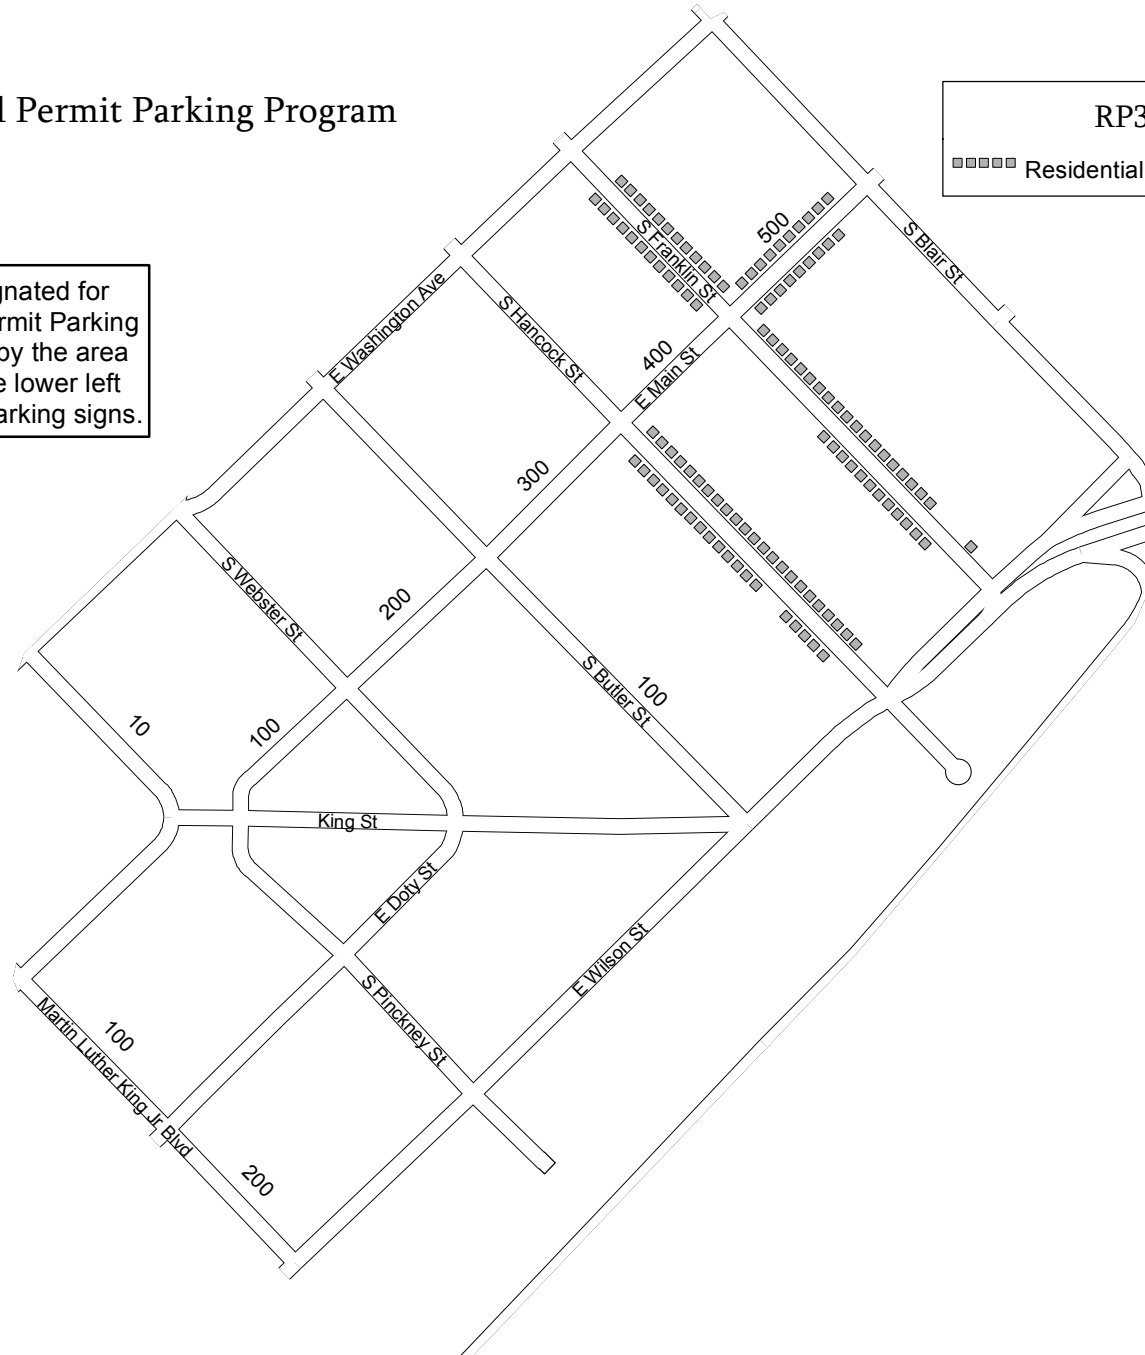

# Area 1 Residential Permit Parking Program

Area Designation

Streets designated for Residential Permit Parking are indicated by the area number in the lower left corner of the parking signs.

RP3 restrictions  
Residential Permit Parking, 1 hour limit

0 200 Feet

Map date: 7/17/2017

IMPORTANT: RP3 permit applies only when no other restrictions are in effect. Only blocks where RP3 parking is permitted are shown on this map. Additional restrictions exist that are not shown on this map. Parkers must comply with all posted parking restrictions. Parkers must verify parking restrictions by looking at street signs on the block where they wish to park. This map is provided for informational purposes only and should not be used to determine RP3 eligibility. For restriction and eligibility information visit [www.cityofmadison.com/parking-utility](http://www.cityofmadison.com/parking-utility).