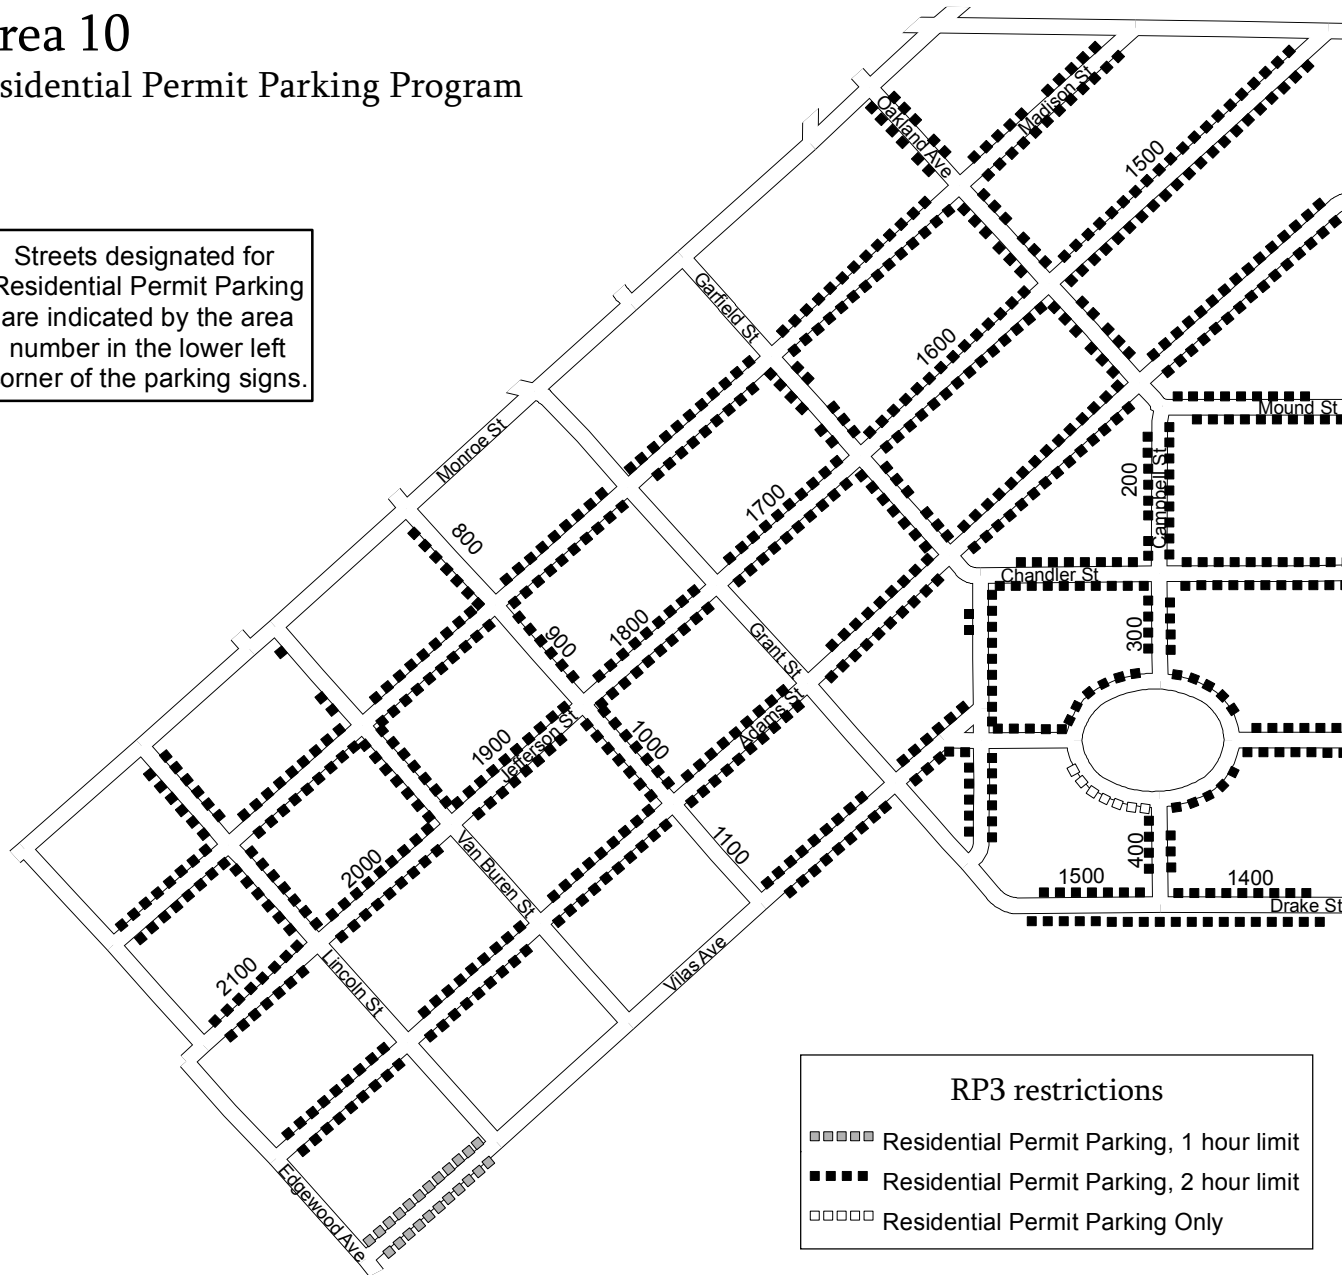

# Area 10

## Residential Permit Parking Program

Area Designation

Area Designation

Area Designation

Streets designated for Residential Permit Parking are indicated by the area number in the lower left corner of the parking signs.

**RP3 restrictions**

- ▣▣▣▣ Residential Permit Parking, 1 hour limit
- ▣▣▣ Residential Permit Parking, 2 hour limit
- ▣▣▣▣ Residential Permit Parking Only

0 200 Feet

Map date: 7/17/2017

**IMPORTANT:** RP3 permit applies only when no other restrictions are in effect. Only blocks where RP3 parking is permitted are shown on this map. Additional restrictions exist that are not shown on this map. Parkers must comply with all posted parking restrictions. Parkers must verify parking restrictions by looking at street signs on the block where they wish to park. This map is provided for informational purposes only and should not be used to determine RP3 eligibility. For restriction and eligibility information visit [www.cityofmadison.com/parking-utility](http://www.cityofmadison.com/parking-utility).