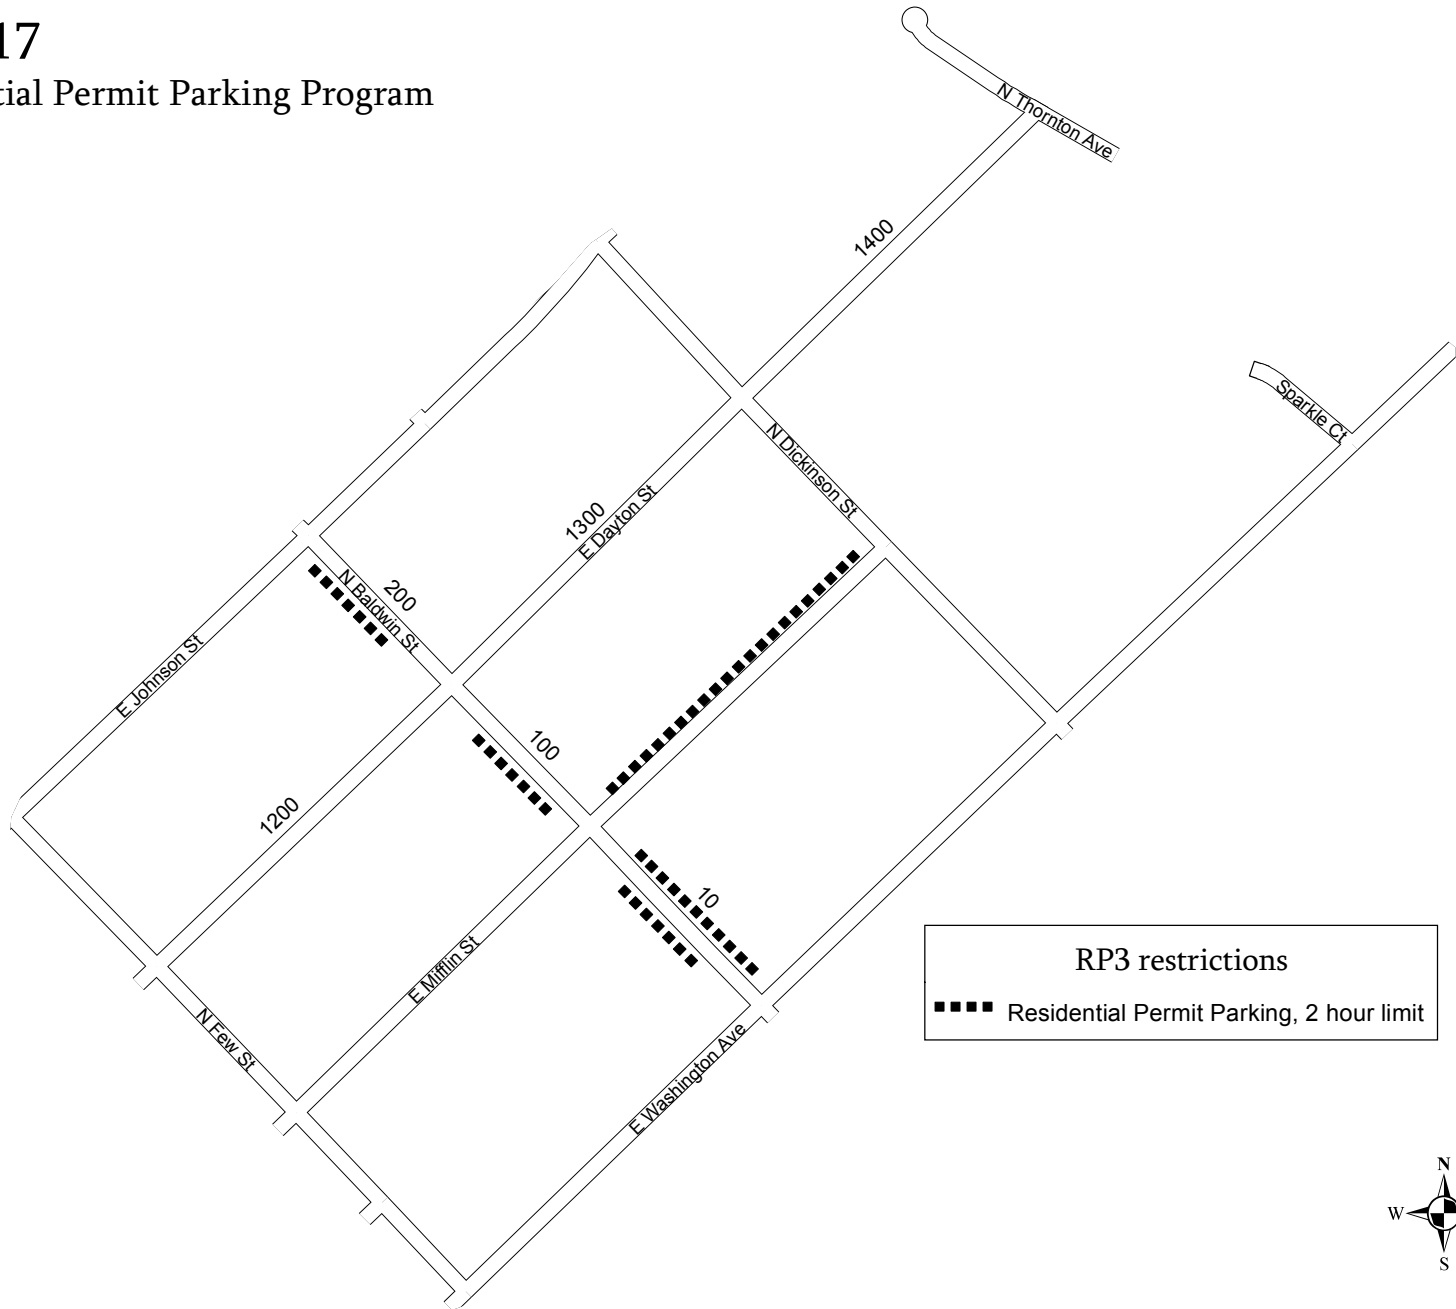

Area 17

Residential Permit Parking Program

Streets designated for Residential Permit Parking are indicated by the area number in the lower left corner of the parking signs.

Area Designation

RP3 restrictions
 ■■■■ Residential Permit Parking, 2 hour limit

0 200 Feet

IMPORTANT: RP3 permit applies only when no other restrictions are in effect. Only blocks where RP3 parking is permitted are shown on this map. Additional restrictions exist that are not shown on this map. Parkers must comply with all posted parking restrictions. Parkers must verify parking restrictions by looking at street signs on the block where they wish to park. This map is provided for informational purposes only and should not be used to determine RP3 eligibility. For restriction and eligibility information visit www.cityofmadison.com/parking-utility.

Map date: 7/17/2017