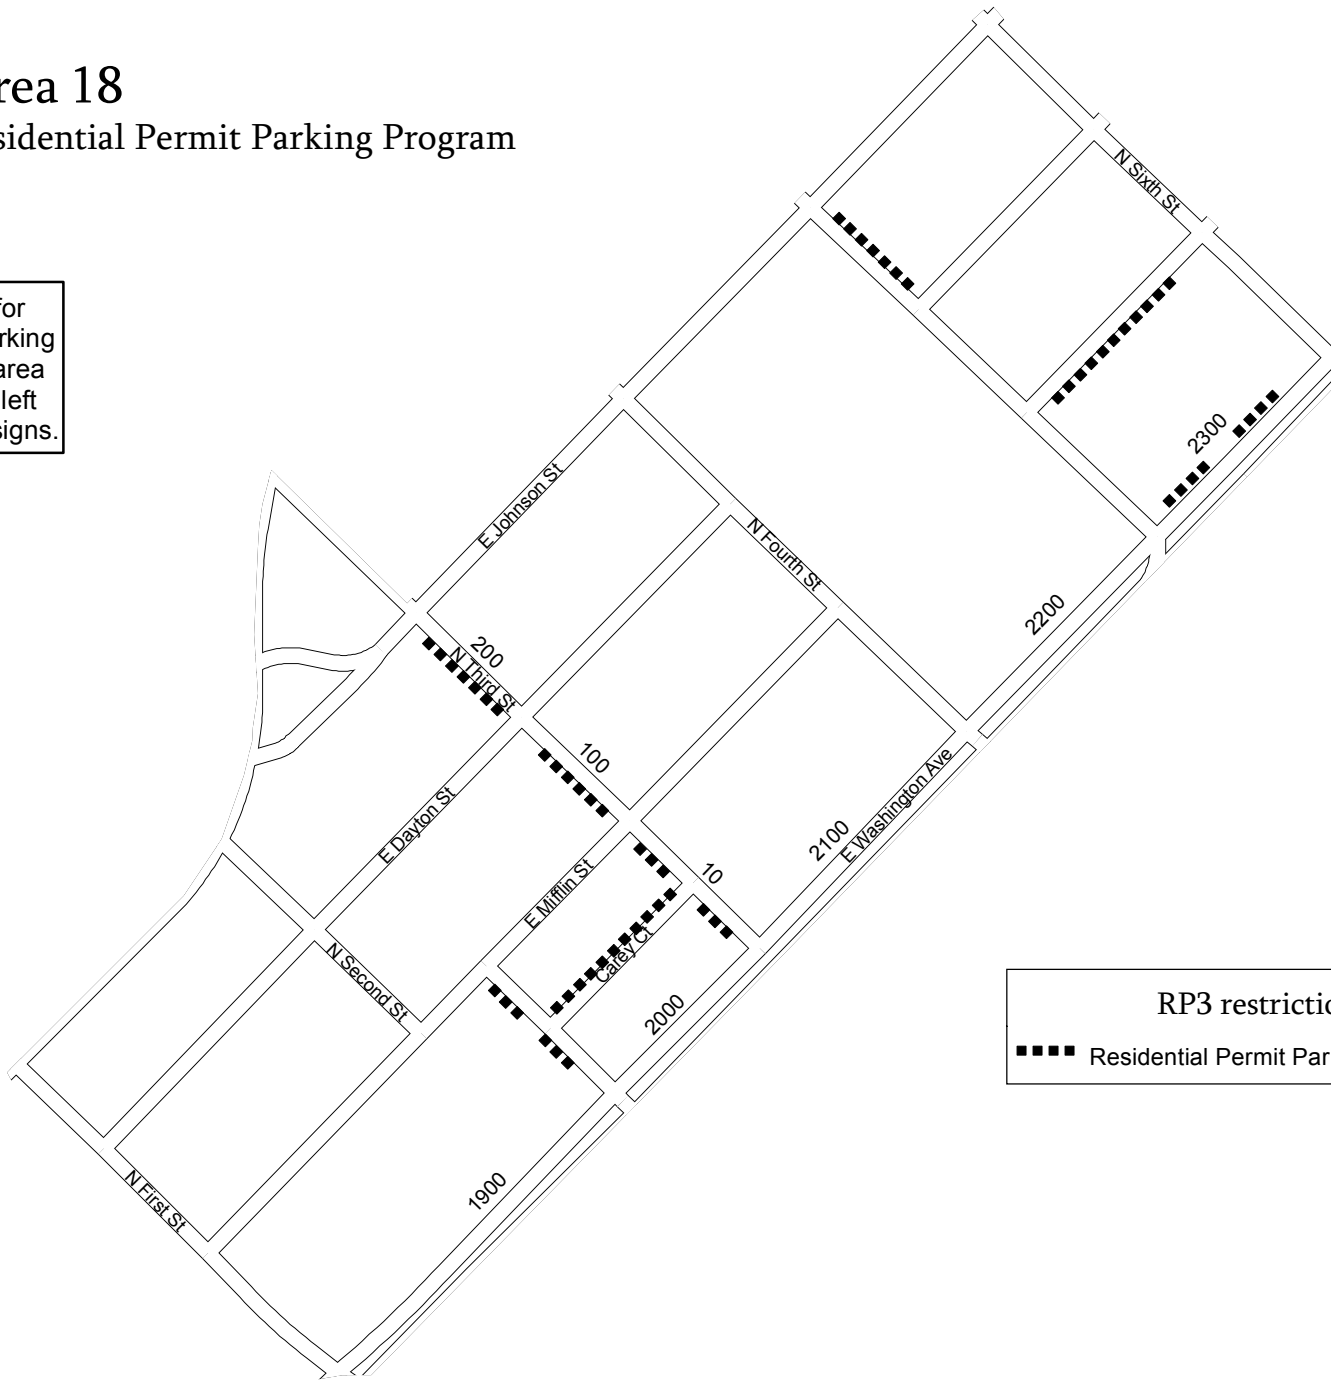

# Area 18 Residential Permit Parking Program

Streets designated for Residential Permit Parking are indicated by the area number in the lower left corner of the parking signs.

Area Designation

RP3 restrictions  
■■■■ Residential Permit Parking, 2 hour limit

0 200 Feet

IMPORTANT: RP3 permit applies only when no other restrictions are in effect. Only blocks where RP3 parking is permitted are shown on this map. Additional restrictions exist that are not shown on this map. Parkers must comply with all posted parking restrictions. Parkers must verify parking restrictions by looking at street signs on the block where they wish to park. This map is provided for informational purposes only and should not be used to determine RP3 eligibility. For restriction and eligibility information visit [www.cityofmadison.com/parking-utility](http://www.cityofmadison.com/parking-utility).

Map date: 7/17/2017