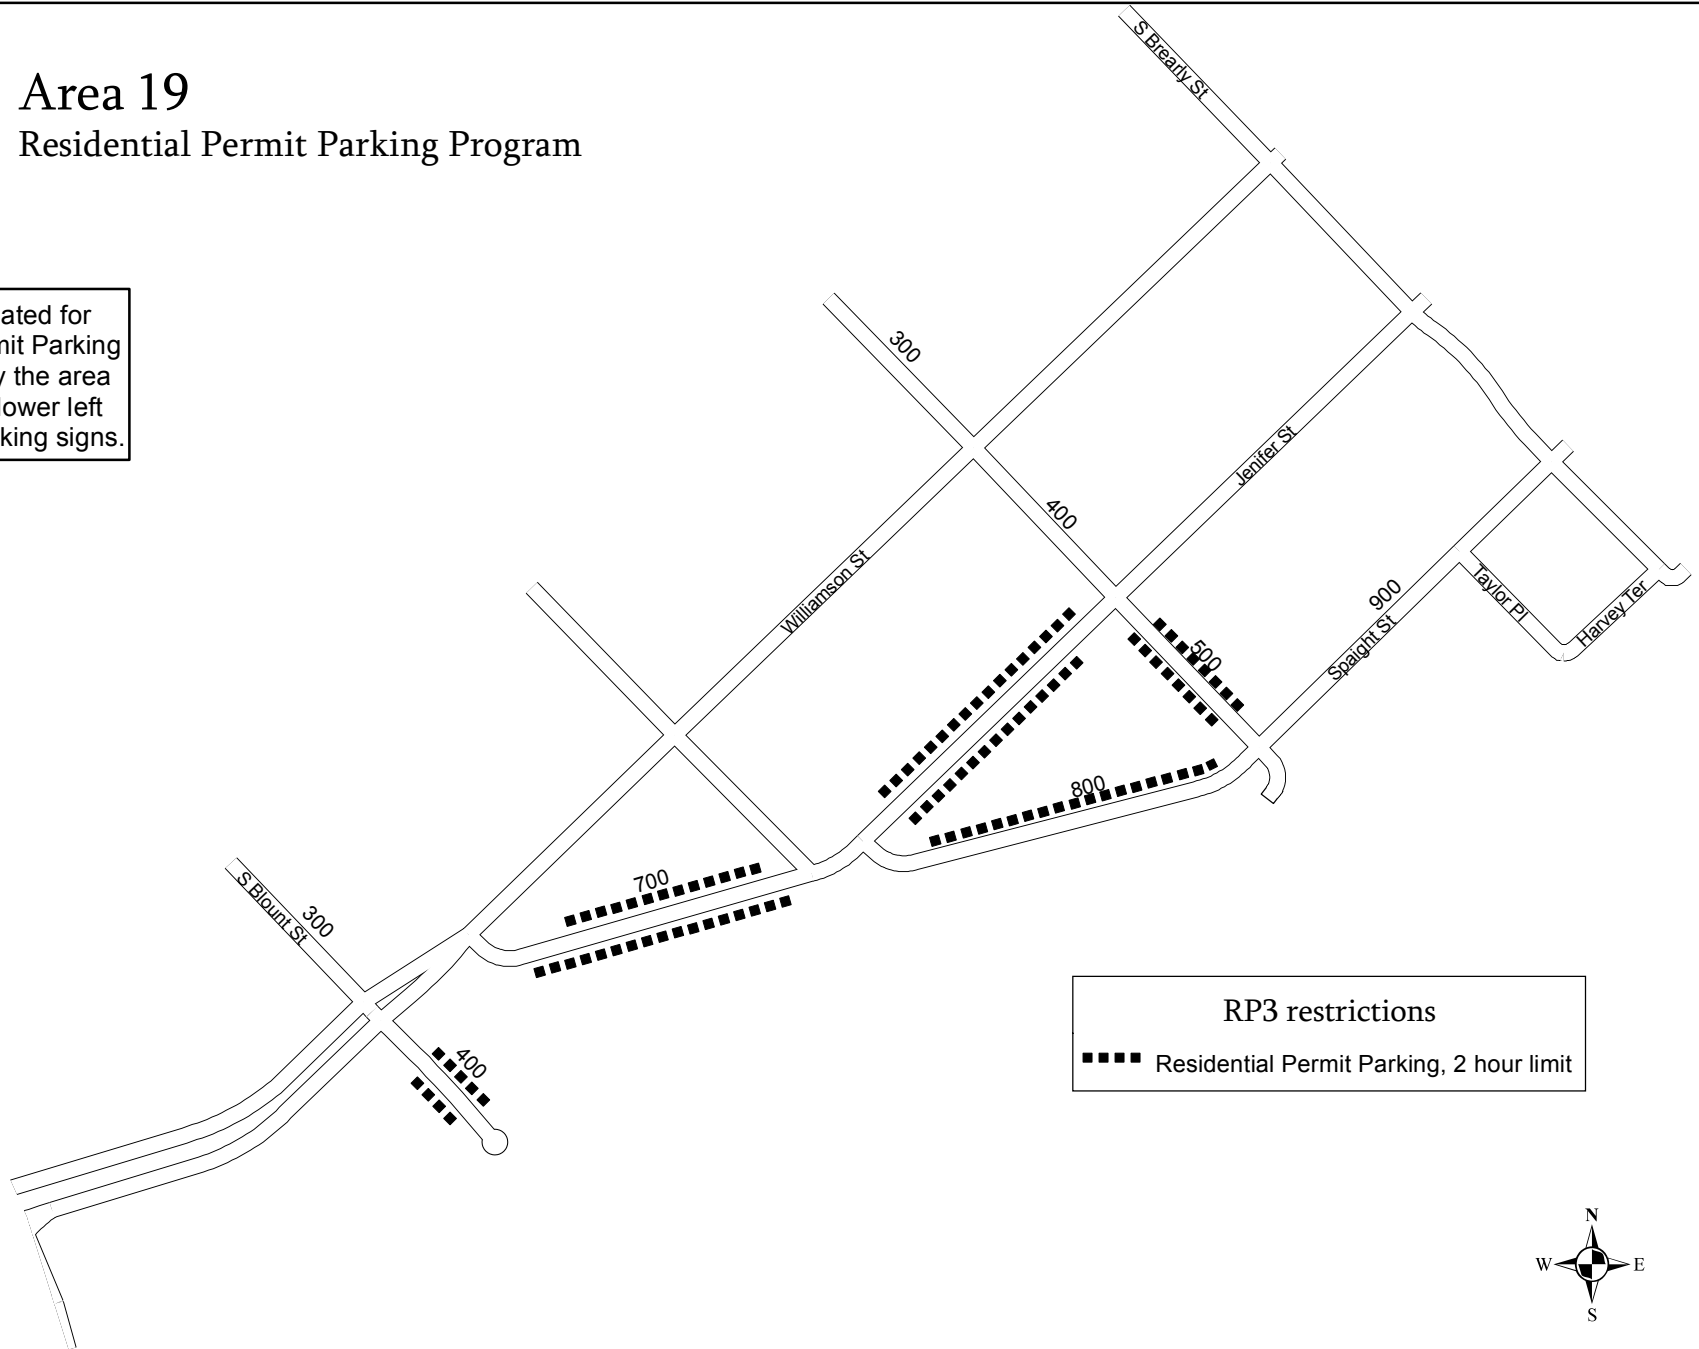

# Area 19

## Residential Permit Parking Program

Streets designated for Residential Permit Parking are indicated by the area number in the lower left corner of the parking signs.

Area Designation

**RP3 restrictions**  
 - - - - Residential Permit Parking, 2 hour limit

0 200 Feet

**IMPORTANT:** RP3 permit applies only when no other restrictions are in effect. Only blocks where RP3 parking is permitted are shown on this map. Additional restrictions exist that are not shown on this map. Parkers must comply with all posted parking restrictions. Parkers must verify parking restrictions by looking at street signs on the block where they wish to park. This map is provided for informational purposes only and should not be used to determine RP3 eligibility. For restriction and eligibility information visit [www.cityofmadison.com/parking-utility](http://www.cityofmadison.com/parking-utility).

Map date: 7/17/2017