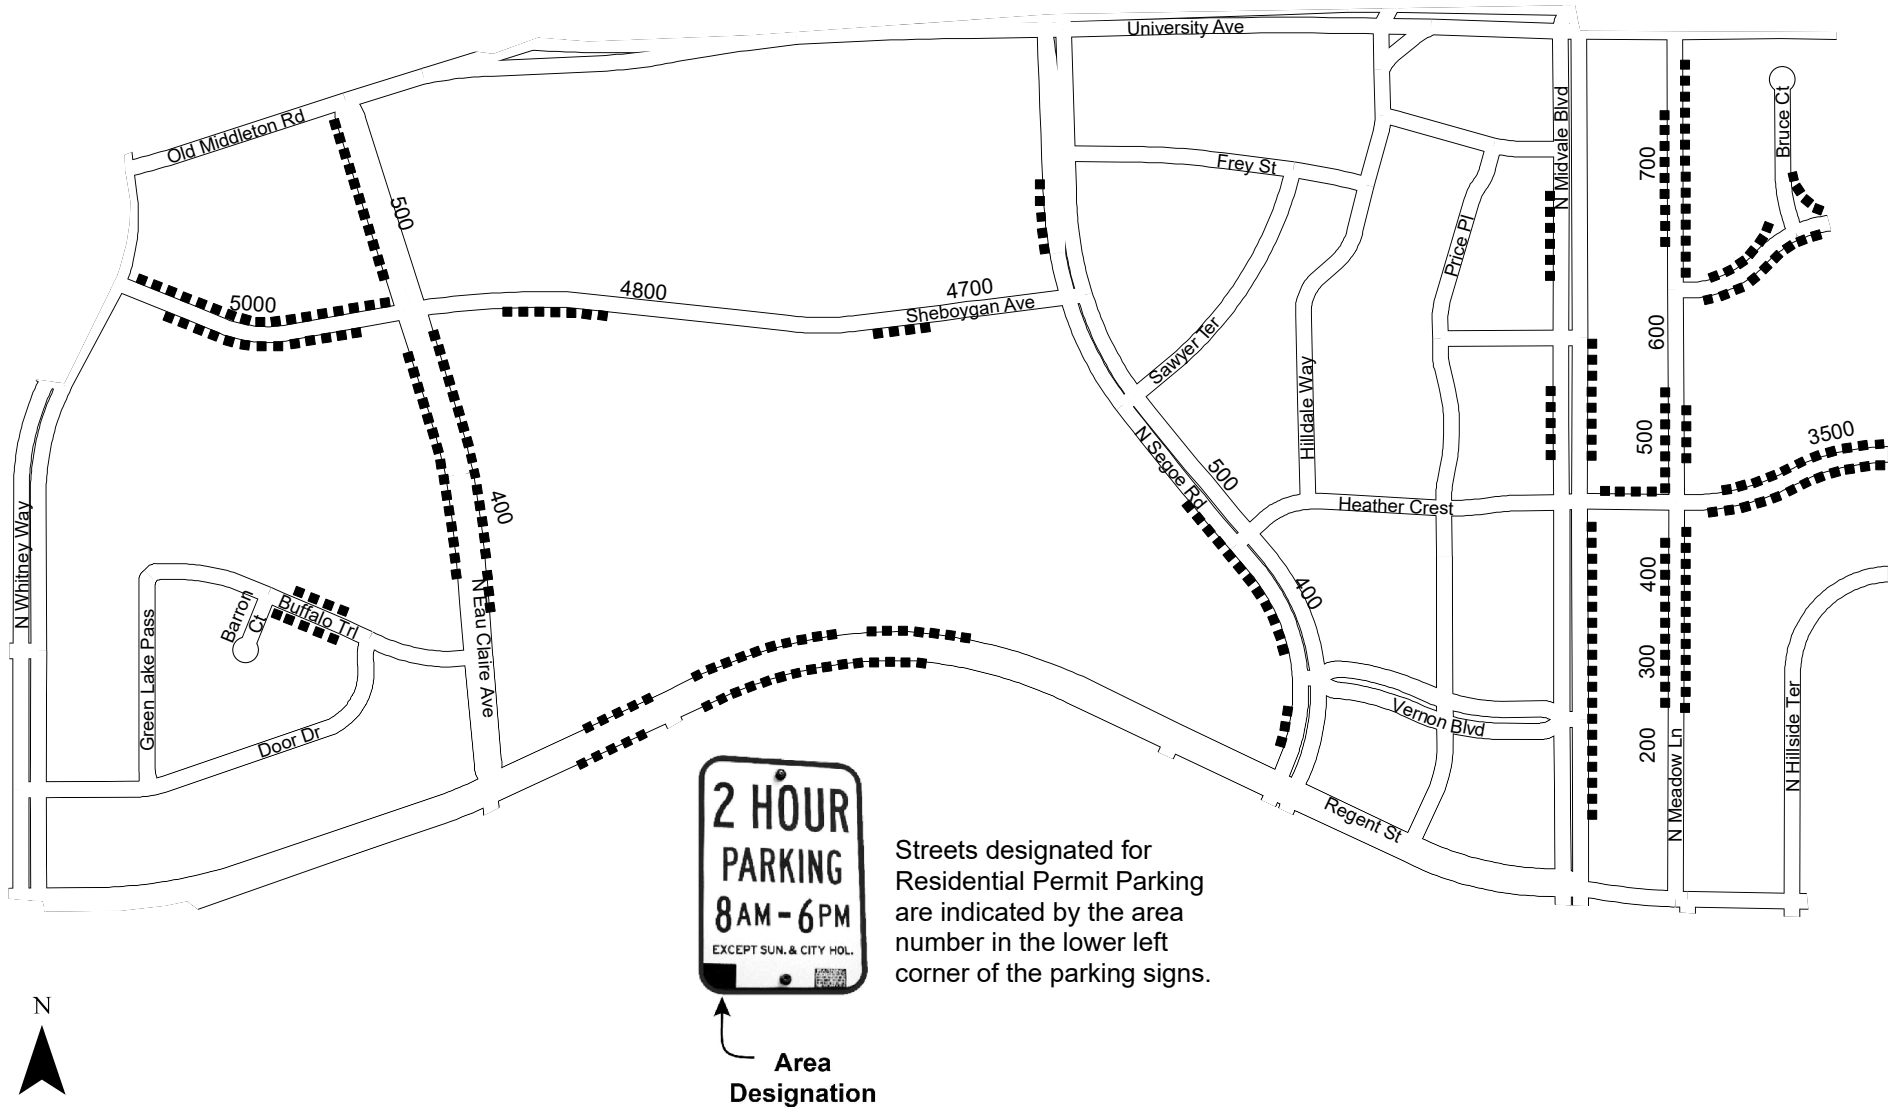

Area 20

Residential Permit Parking Program

RP3 restrictions

■■■■ Residential Permit Parking, 2 hour limit

IMPORTANT: RP3 permit applies only when no other restrictions are in effect. Only blocks where RP3 parking is permitted are shown on this map. Additional restrictions exist that are not shown on this map. Parkers must comply with all posted parking restrictions. Parkers must verify parking restrictions by looking at street signs on the block where they wish to park. This map is provided for informational purposes only and should not be used to determine RP3 eligibility. For restriction and eligibility information visit www.cityofmadison.com/parking-utility.

Map date: 7/31/2019