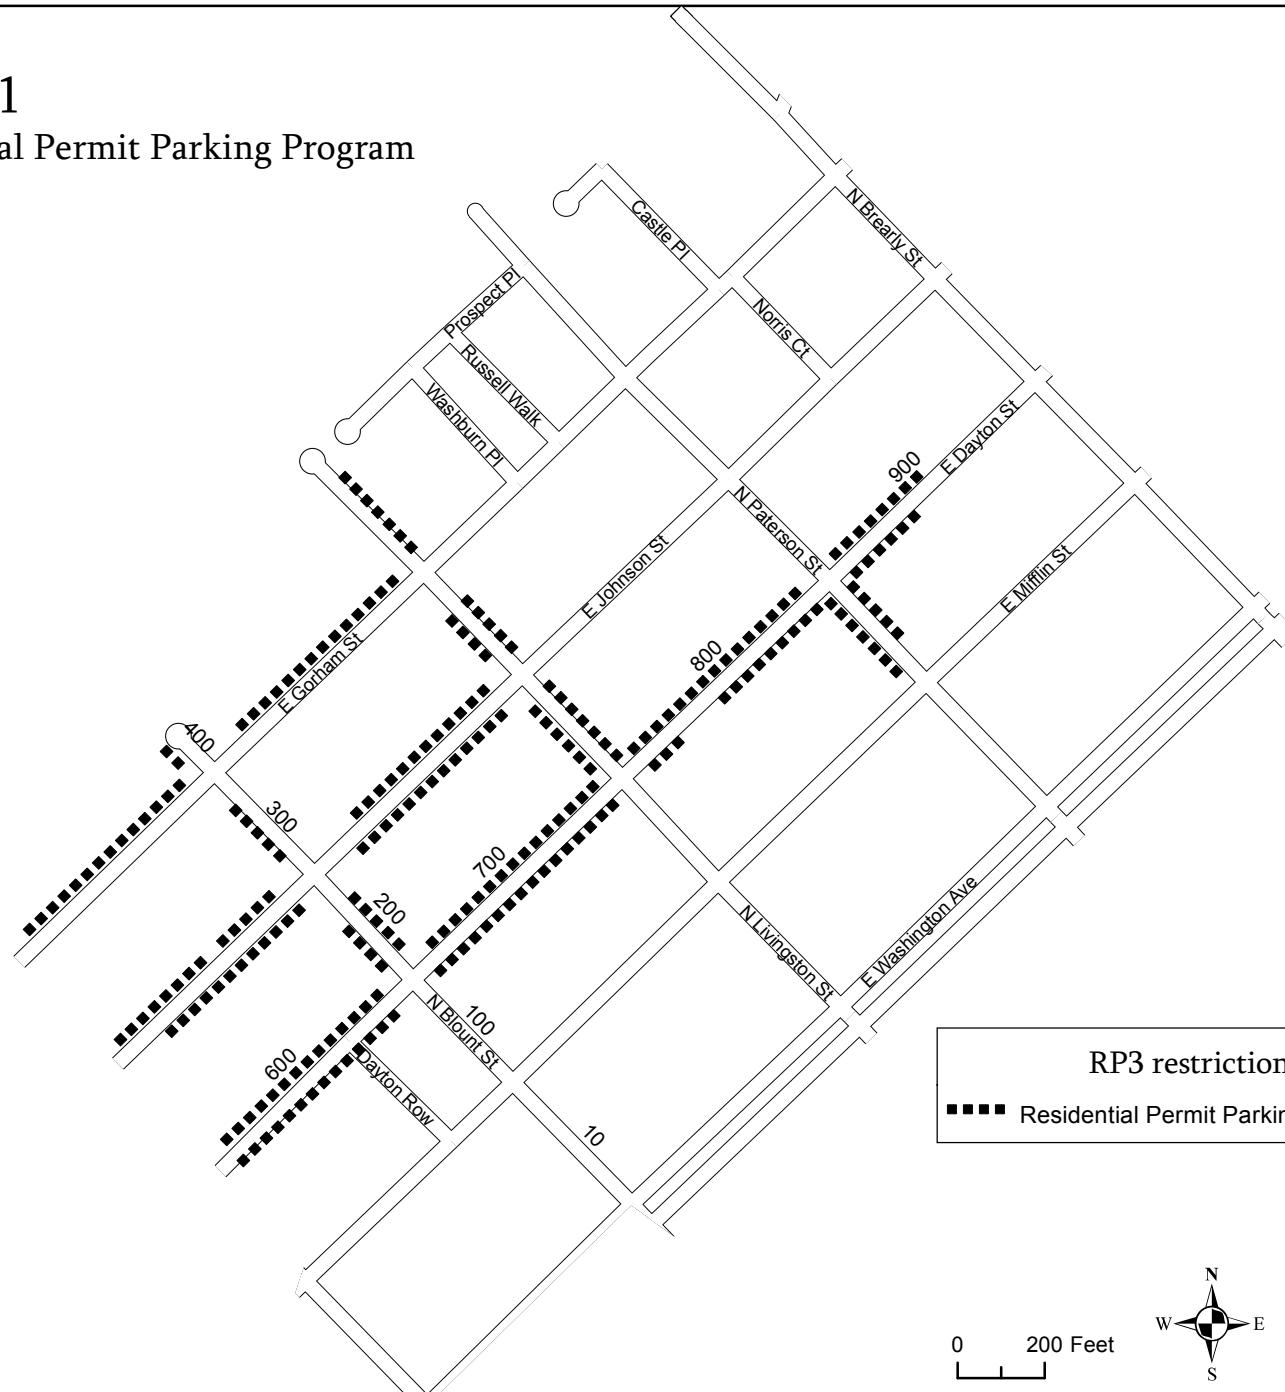

# Area 21

## Residential Permit Parking Program

Streets designated for Residential Permit Parking are indicated by the area number in the lower left corner of the parking signs.

Area Designation

**RP3 restrictions**  
 ■■■■ Residential Permit Parking, 2 hour limit

**IMPORTANT:** RP3 permit applies only when no other restrictions are in effect. Only blocks where RP3 parking is permitted are shown on this map. Additional restrictions exist that are not shown on this map. Parkers must comply with all posted parking restrictions. Parkers must verify parking restrictions by looking at street signs on the block where they wish to park. This map is provided for informational purposes only and should not be used to determine RP3 eligibility. For restriction and eligibility information visit [www.cityofmadison.com/parking-utility](http://www.cityofmadison.com/parking-utility).