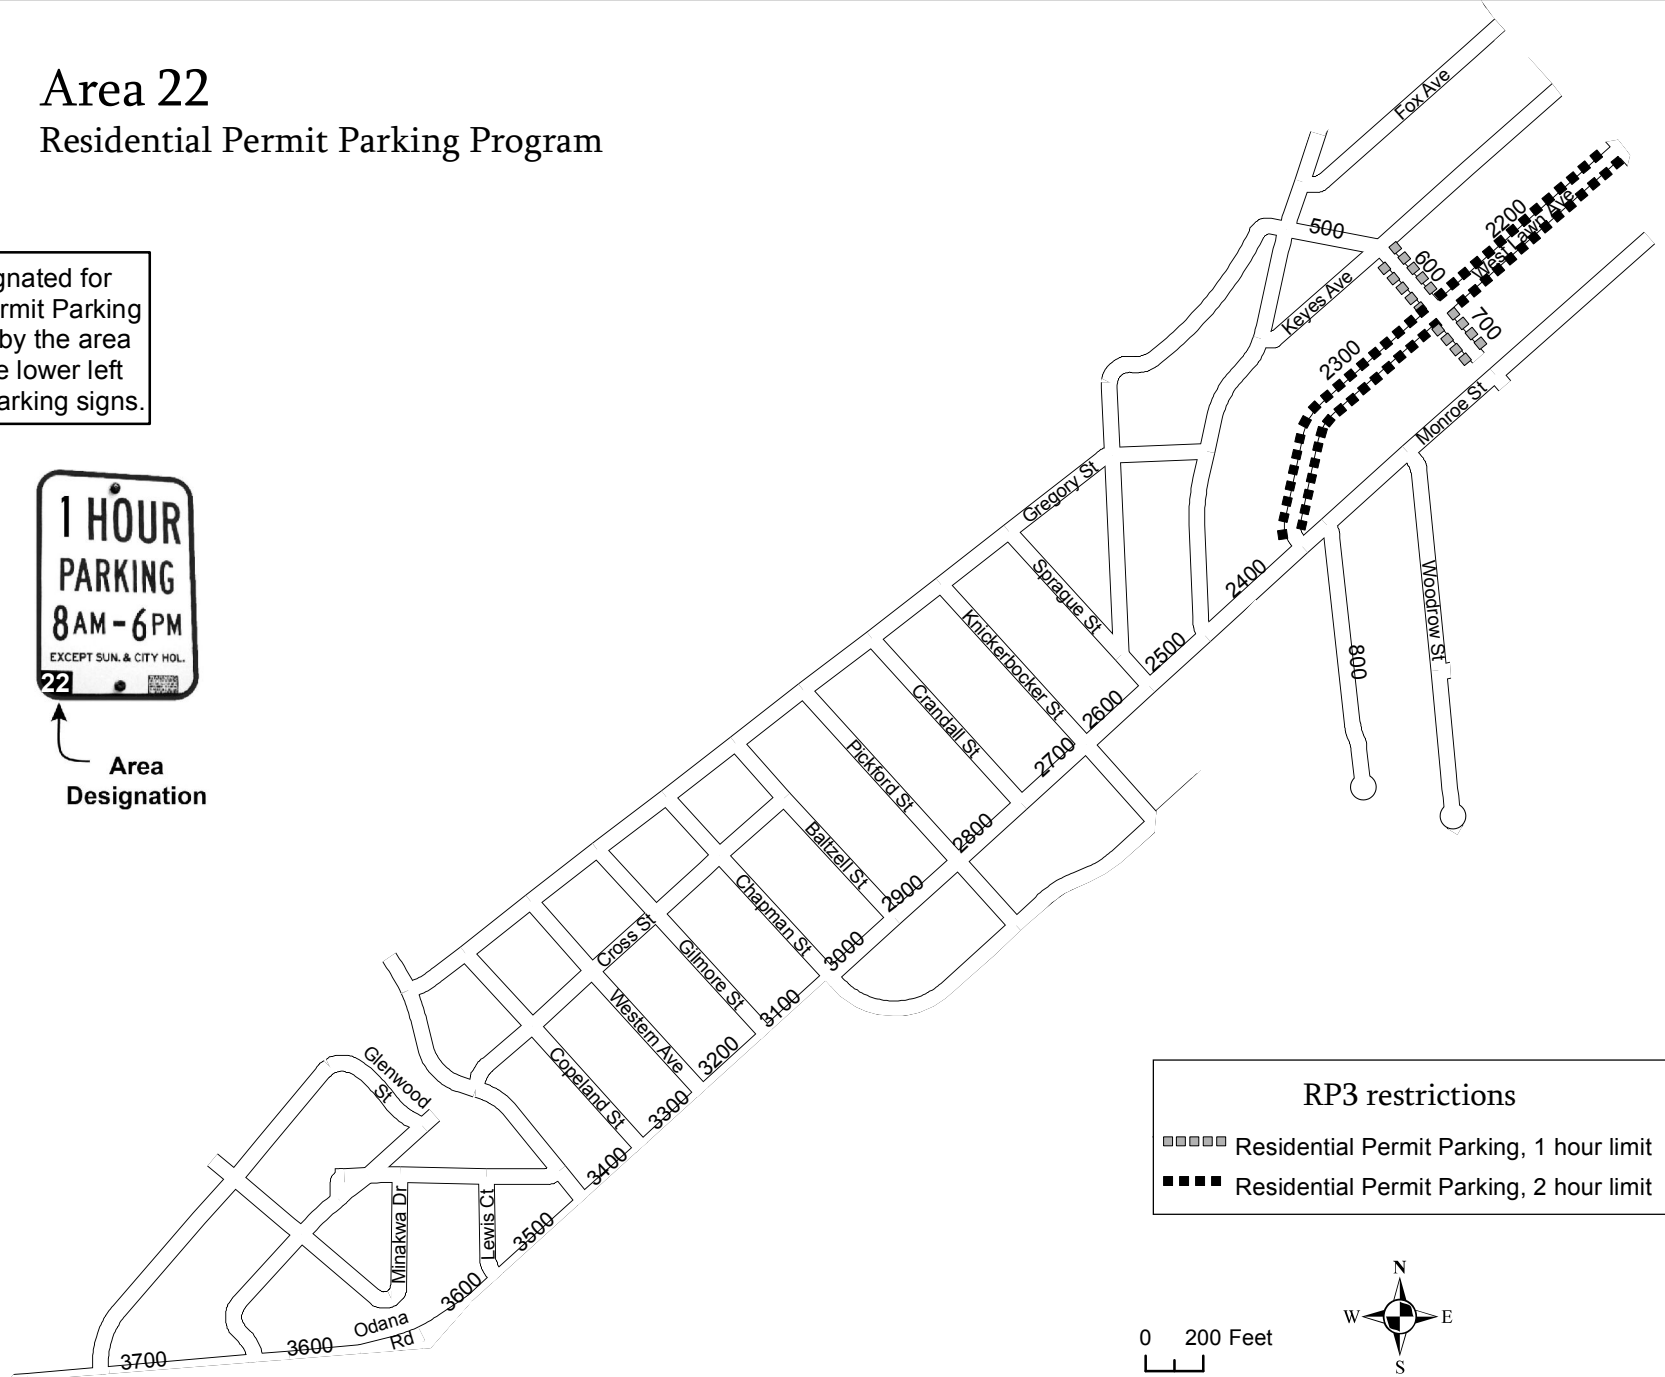

Area 22

Residential Permit Parking Program

Streets designated for Residential Permit Parking are indicated by the area number in the lower left corner of the parking signs.

Area Designation

Area Designation

IMPORTANT: RP3 permit applies only when no other restrictions are in effect. Only blocks where RP3 parking is permitted are shown on this map. Additional restrictions exist that are not shown on this map. Parkers must comply with all posted parking restrictions. Parkers must verify parking restrictions by looking at street signs on the block where they wish to park. This map is provided for informational purposes only and should not be used to determine RP3 eligibility. For restriction and eligibility information visit www.cityofmadison.com/parking-utility.