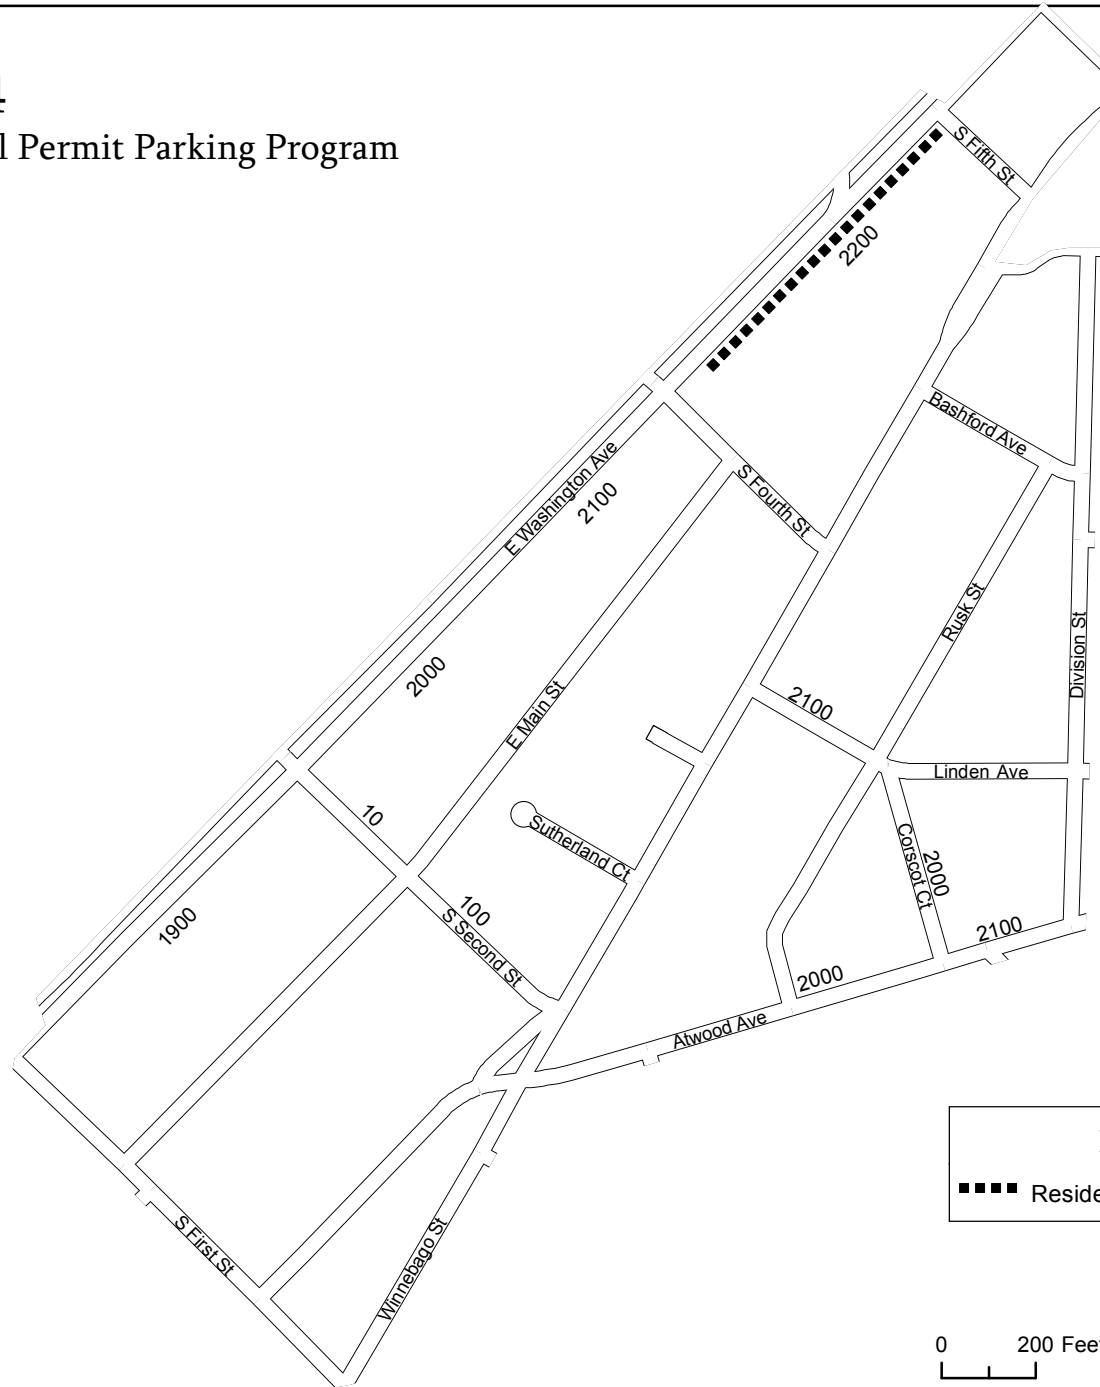

# Area 24

## Residential Permit Parking Program

Streets designated for Residential Permit Parking are indicated by the area number in the lower left corner of the parking signs.

Area Designation

**RP3 restrictions**  
 ■■■ Residential Permit Parking, 2 hour limit

**IMPORTANT:** RP3 permit applies only when no other restrictions are in effect. Only blocks where RP3 parking is permitted are shown on this map. Additional restrictions exist that are not shown on this map. Parkers must comply with all posted parking restrictions. Parkers must verify parking restrictions by looking at street signs on the block where they wish to park. This map is provided for informational purposes only and should not be used to determine RP3 eligibility. For restriction and eligibility information visit [www.cityofmadison.com/parking-utility](http://www.cityofmadison.com/parking-utility).