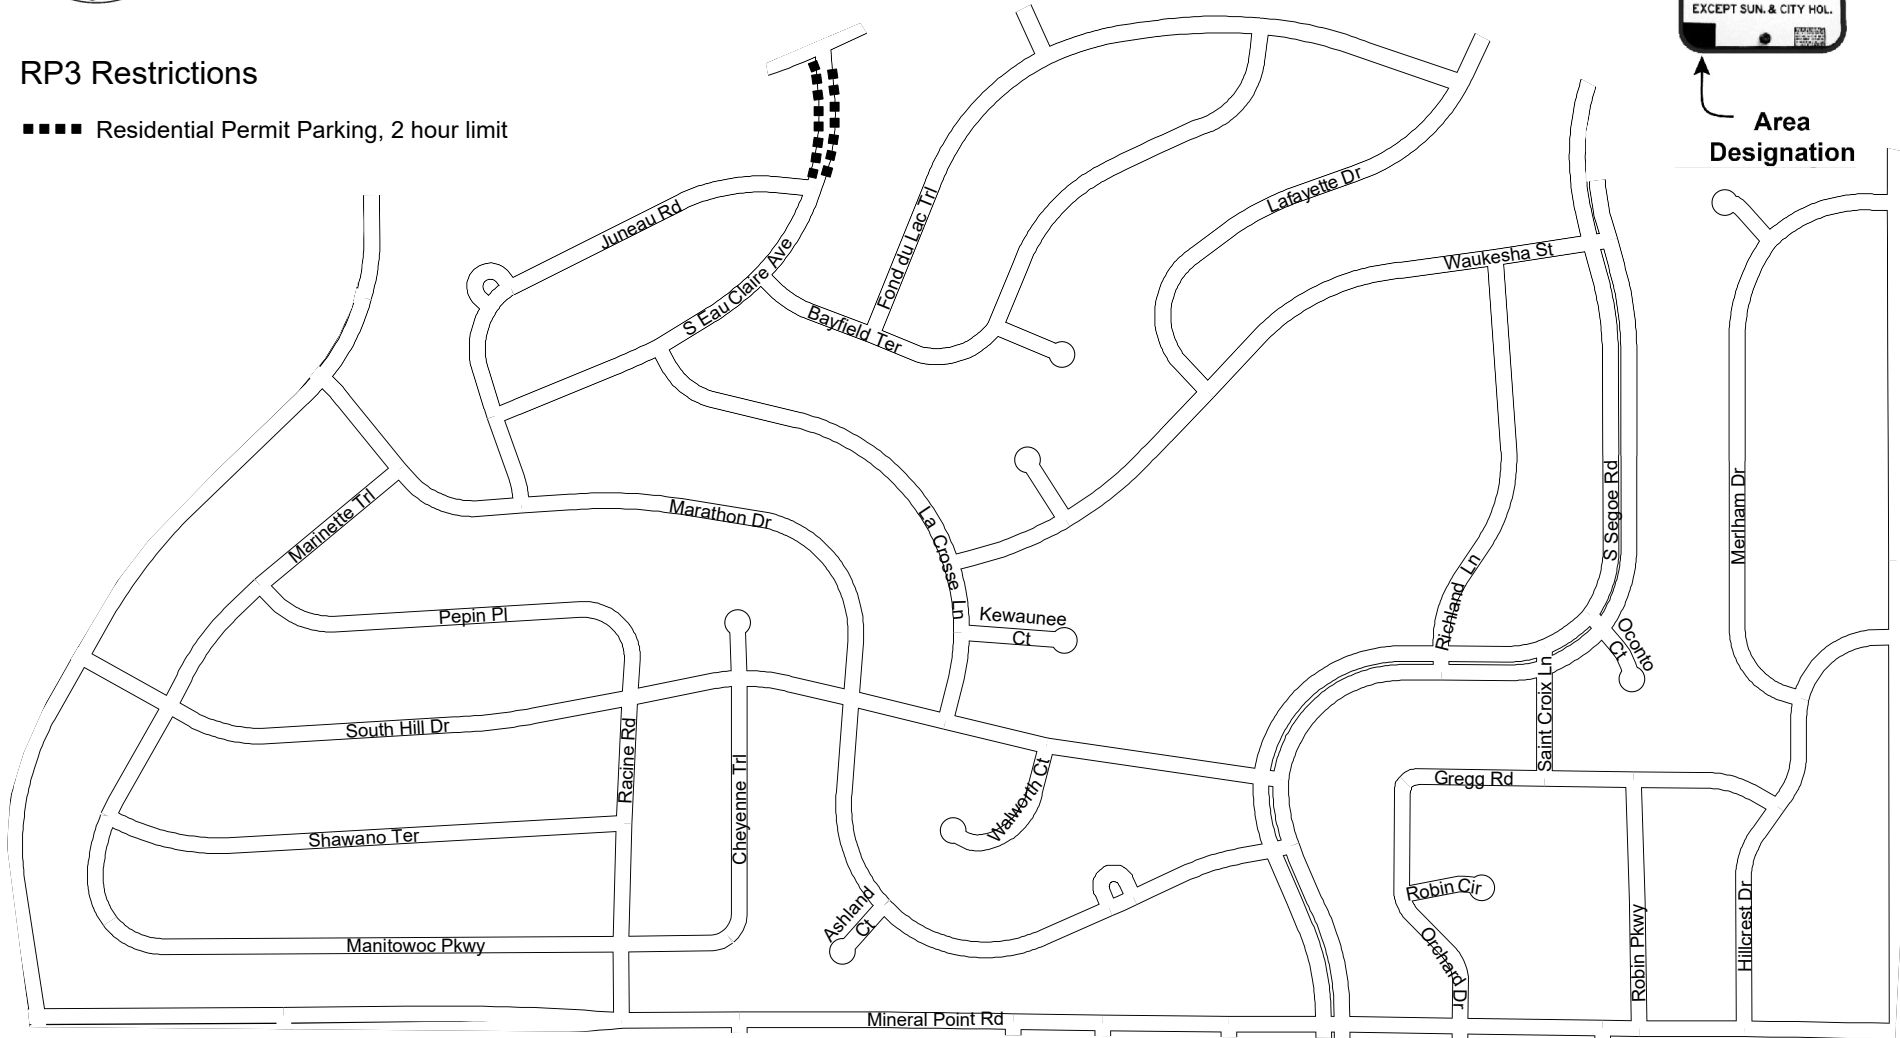

# Area 25

## Residential Permit Parking Program

Streets designated for Residential Permit Parking are indicated by the area number in the lower left corner of the parking signs.

Area Designation

### RP3 Restrictions

■■■■ Residential Permit Parking, 2 hour limit

IMPORTANT: RP3 permit applies only when no other restrictions are in effect. Only blocks where RP3 parking is permitted are shown on this map. Additional restrictions exist that are not shown on this map. Parkers must comply with all posted parking restrictions. Parkers must verify parking restrictions by looking at street signs on the block where they wish to park. This map is provided for informational purposes only and should not be used to determine RP3 eligibility. For restriction and eligibility information visit [www.cityofmadison.com/parking-utility](http://www.cityofmadison.com/parking-utility).

Map date: 7/19/2019