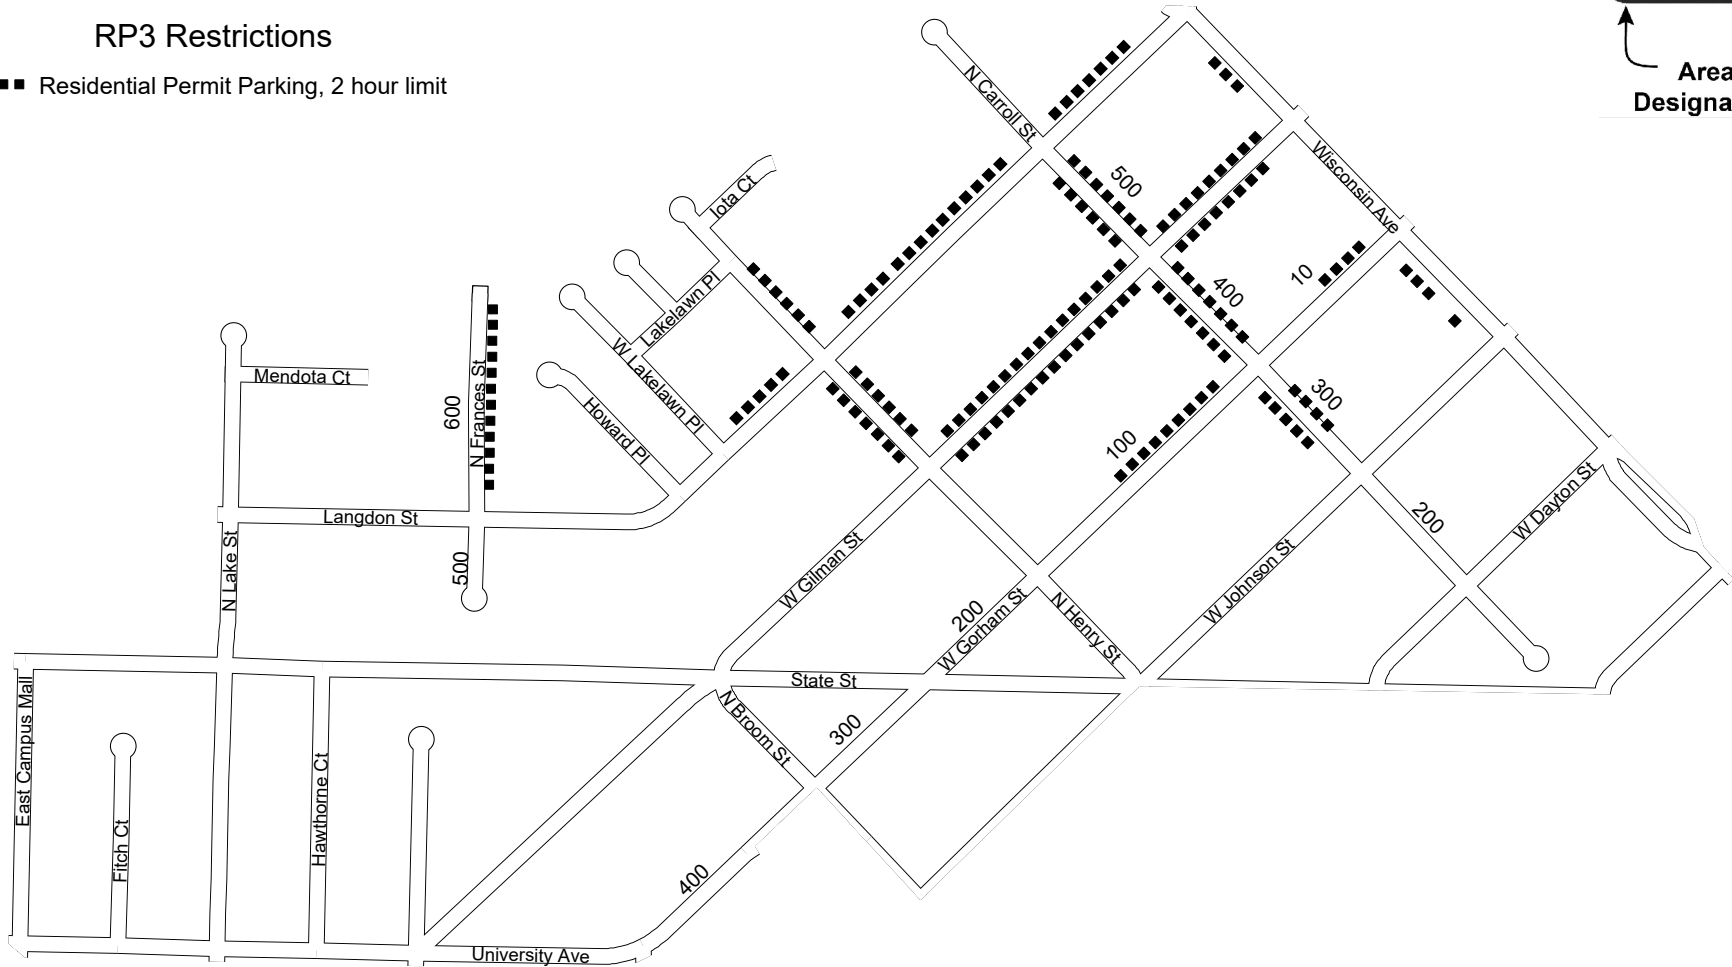

Area 3 Residential Permit Parking Program

Streets designated for Residential Permit Parking are indicated by the area number in the lower left corner of the parking signs.

Area Designation

RP3 Restrictions

■■■■ Residential Permit Parking, 2 hour limit

IMPORTANT: RP3 permit applies only when no other restrictions are in effect. Only blocks where RP3 parking is permitted are shown on this map. Additional restrictions exist that are not shown on this map. Parkers must comply with all posted parking restrictions. Parkers must verify parking restrictions by looking at street signs on the block where they wish to park. This map is provided for informational purposes only and should not be used to determine RP3 eligibility. For restriction and eligibility information visit www.cityofmadison.com/parking-utility.

Map date: 8/12/2019