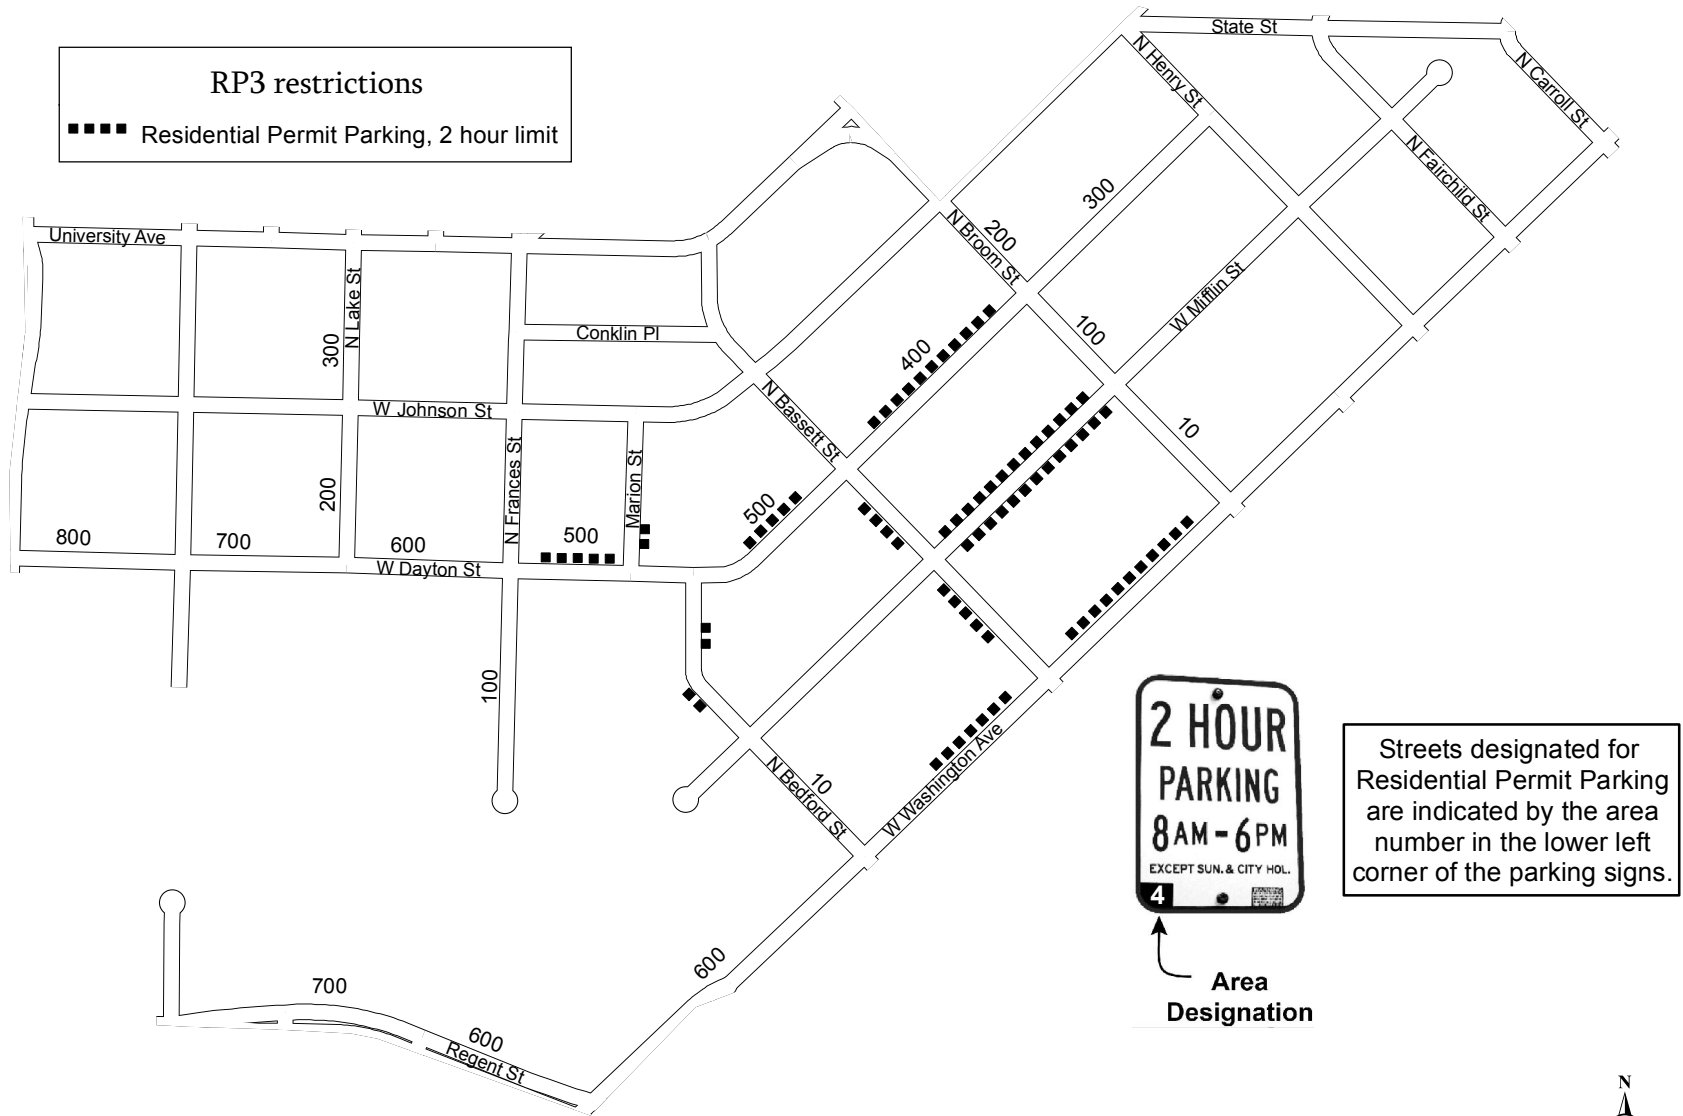

Area 4

Residential Permit Parking Program

RP3 restrictions
 ■■■■ Residential Permit Parking, 2 hour limit

Streets designated for Residential Permit Parking are indicated by the area number in the lower left corner of the parking signs.

0 200 Feet

Map date: 7/17/2017

IMPORTANT: RP3 permit applies only when no other restrictions are in effect. Only blocks where RP3 parking is permitted are shown on this map. Additional restrictions exist that are not shown on this map. Parkers must comply with all posted parking restrictions. Parkers must verify parking restrictions by looking at street signs on the block where they wish to park. This map is provided for informational purposes only and should not be used to determine RP3 eligibility. For restriction and eligibility information visit www.cityofmadison.com/parking-utility.